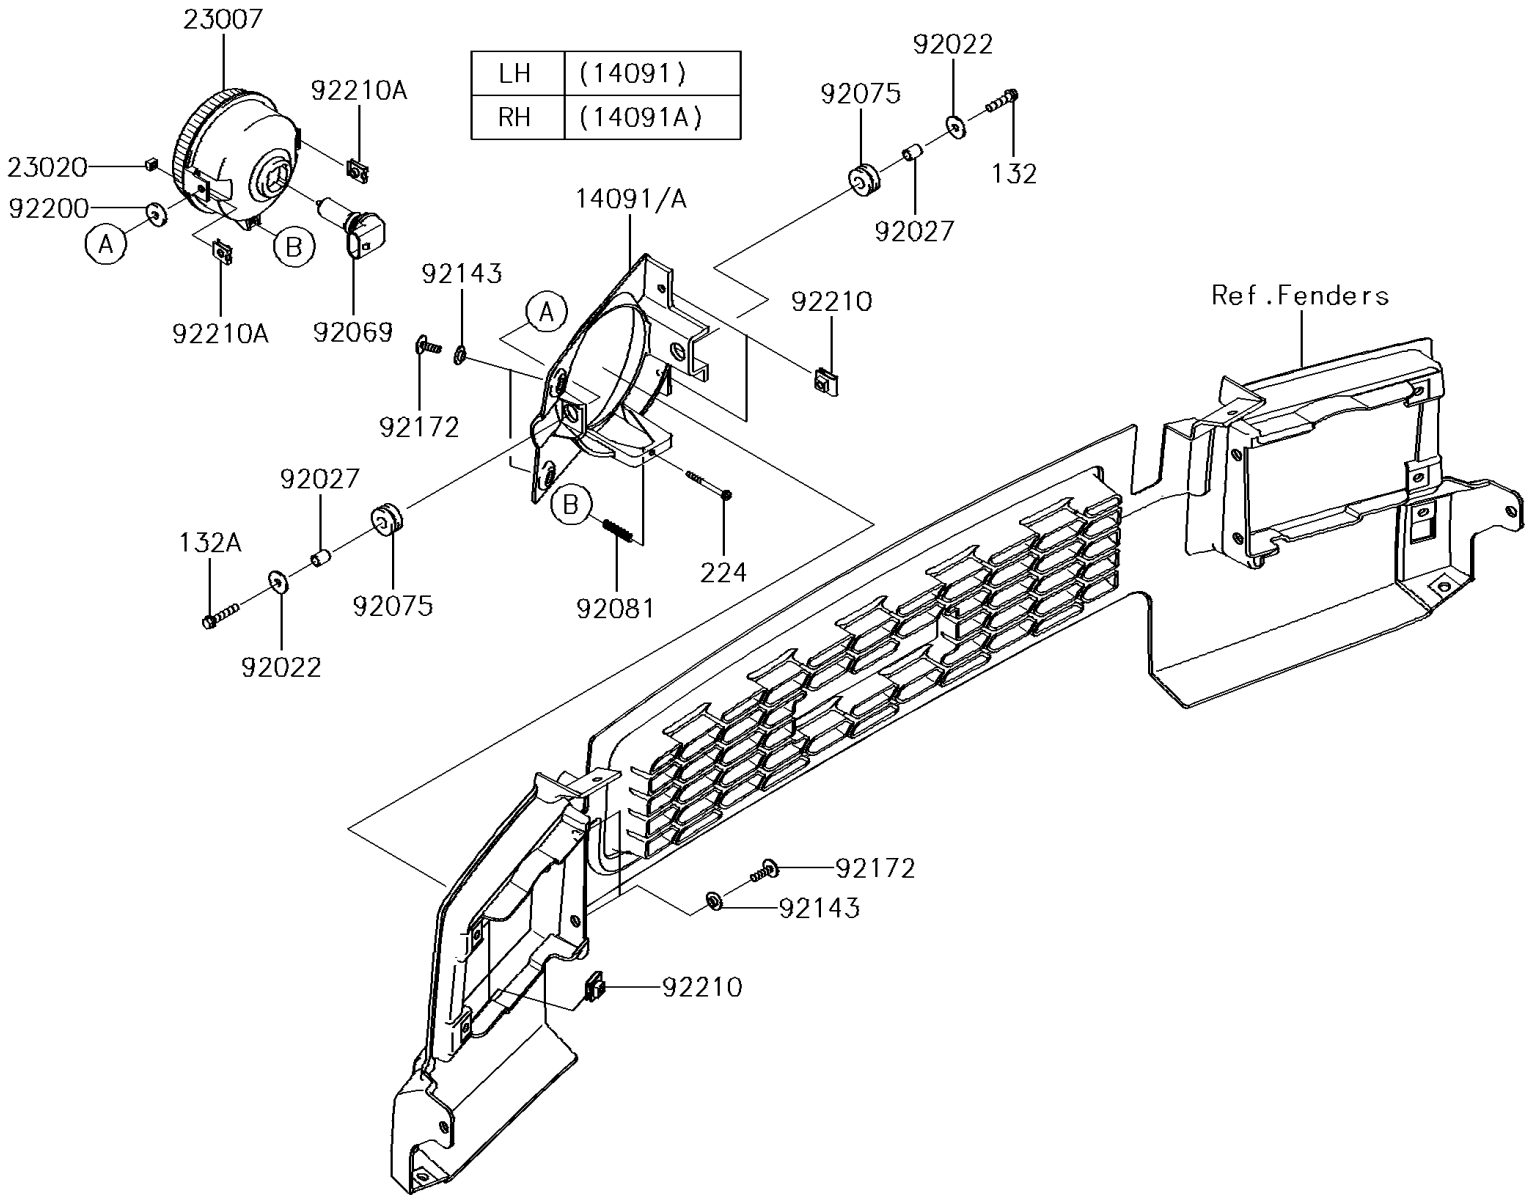

2016 MULE™ 4000 PARTS DIAGRAM

Headlight(s)

F2710

2016 MULE™ 4000 PARTS LIST

Headlight(s)

ITEM NAME	PART NUMBER	QUANTITY
COVER,HEAD LAMP,LH (Ref # 14091)	14091-0827	1
COVER,HEAD LAMP,RH (Ref # 14091A)	14091-0828	1
LENS-COMP,HEAD LAMP (Ref # 23007)	23007-0096	2
NUT,4MM,FOCUS ADJUST (Ref # 23020)	23020-018	2
WASHER,6.5X20X1.6 (Ref # 92022)	92022-125	4
COLLAR,6.8X10X12 (Ref # 92027)	92027-162	4
BULB,12V 35/35W (Ref # 92069)	92069-0019	2
DAMPER,10X24X12 (Ref # 92075)	92075-1690	4
SPRING,FOCUS ADJUST (Ref # 92081)	92081-1896	2
COLLAR (Ref # 92143)	92143-1087	8
SCREW,TAPPING,6X20 (Ref # 92172)	92172-0488	8
WASHER,6.5X20X3.2 (Ref # 92200)	92200-0359	2
NUT,LEAF SPRING,6MM (Ref # 92210)	92210-0624	8
NUT (Ref # 92210A)	92210-1125	4
BOLT-FLANGED-SMALL,6X25 (Ref # 132)	132BA0625	2
BOLT-FLANGED-SMALL,6X30 (Ref # 132A)	132BA0630	2
SCREW-PAN-WP-CROS,4X45 (Ref # 224)	224AA0445	2