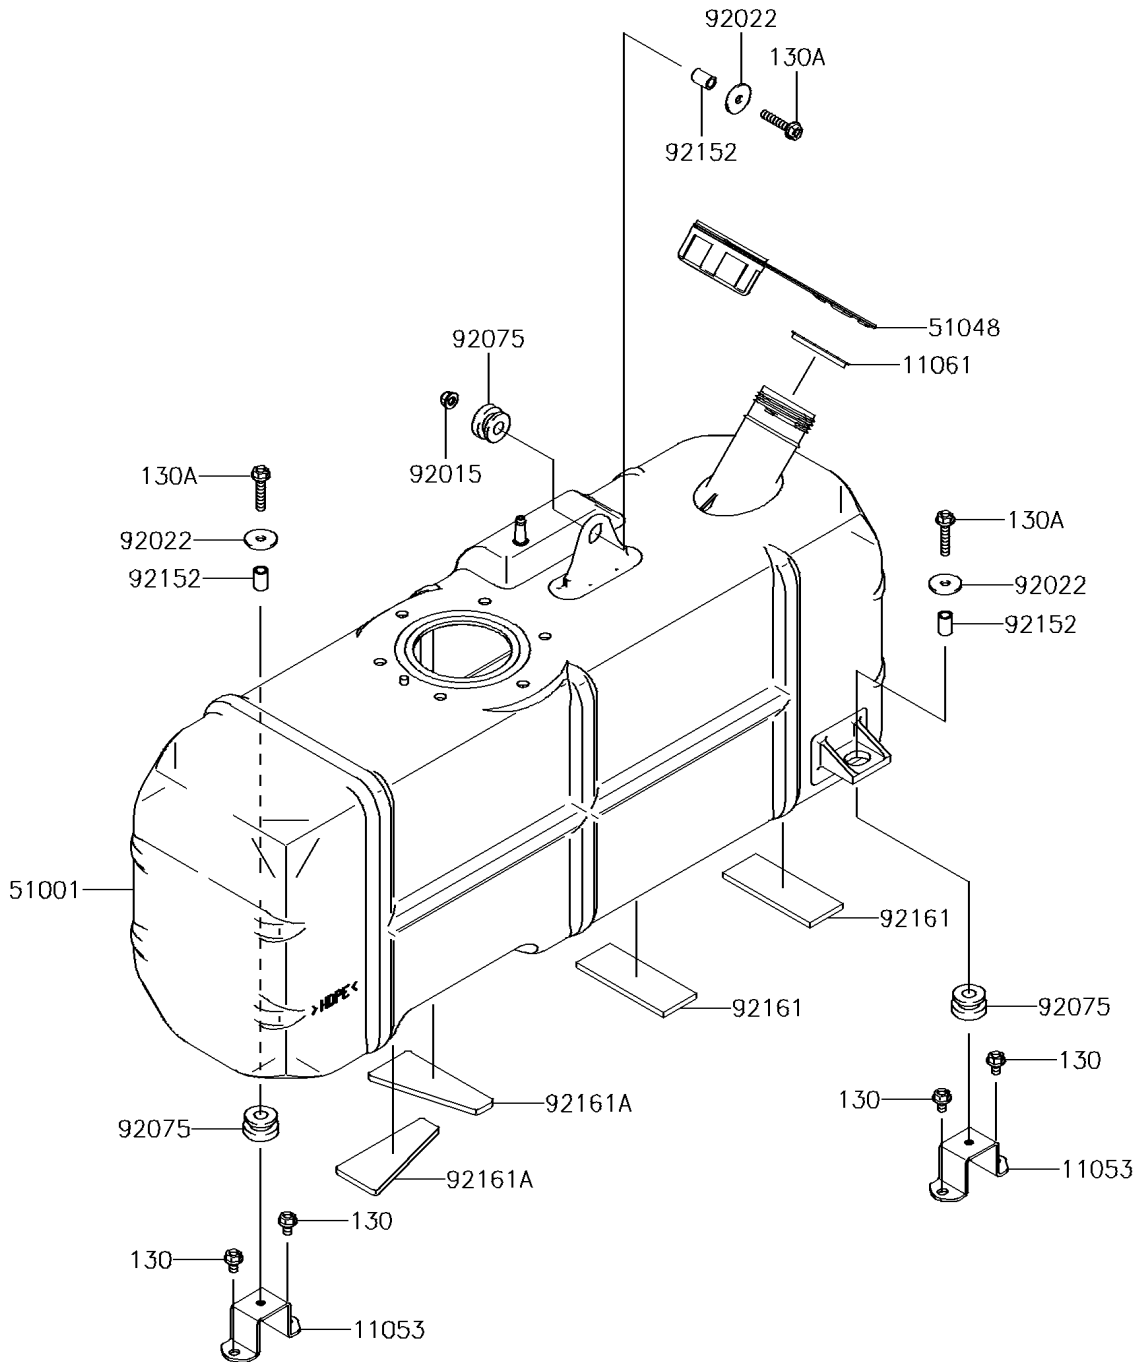

2017 MULE™ 4000 PARTS DIAGRAM

Fuel Tank

F2410

2017 MULE™ 4000 PARTS LIST

Fuel Tank

ITEM NAME	PART NUMBER	QUANTITY
BRACKET (Ref # 11053)	11053-7512	2
GASKET,FUEL TANK CAP (Ref # 11061)	11061-0395	1
TANK-COMP-FUEL (Ref # 51001)	51001-0763	1
CAP-ASSY-TANK,FUEL (Ref # 51048)	51048-0026	1
NUT,LOCK,FLANGED,6MM (Ref # 92015)	92015-1675	1
WASHER,6.5X24X2 (Ref # 92022)	92022-1690	3
DAMPER (Ref # 92075)	92075-1787	3
COLLAR,7.02X10.32X15.3 (Ref # 92152)	92152-7511	3
DAMPER,92X35X4.76 (Ref # 92161)	92161-0813	2
DAMPER,92X19X4.76 (Ref # 92161A)	92161-0814	2
BOLT-FLANGED,6X10 (Ref # 130)	130BA0610	4
BOLT-FLANGED,6X30 (Ref # 130A)	130BA0630	3