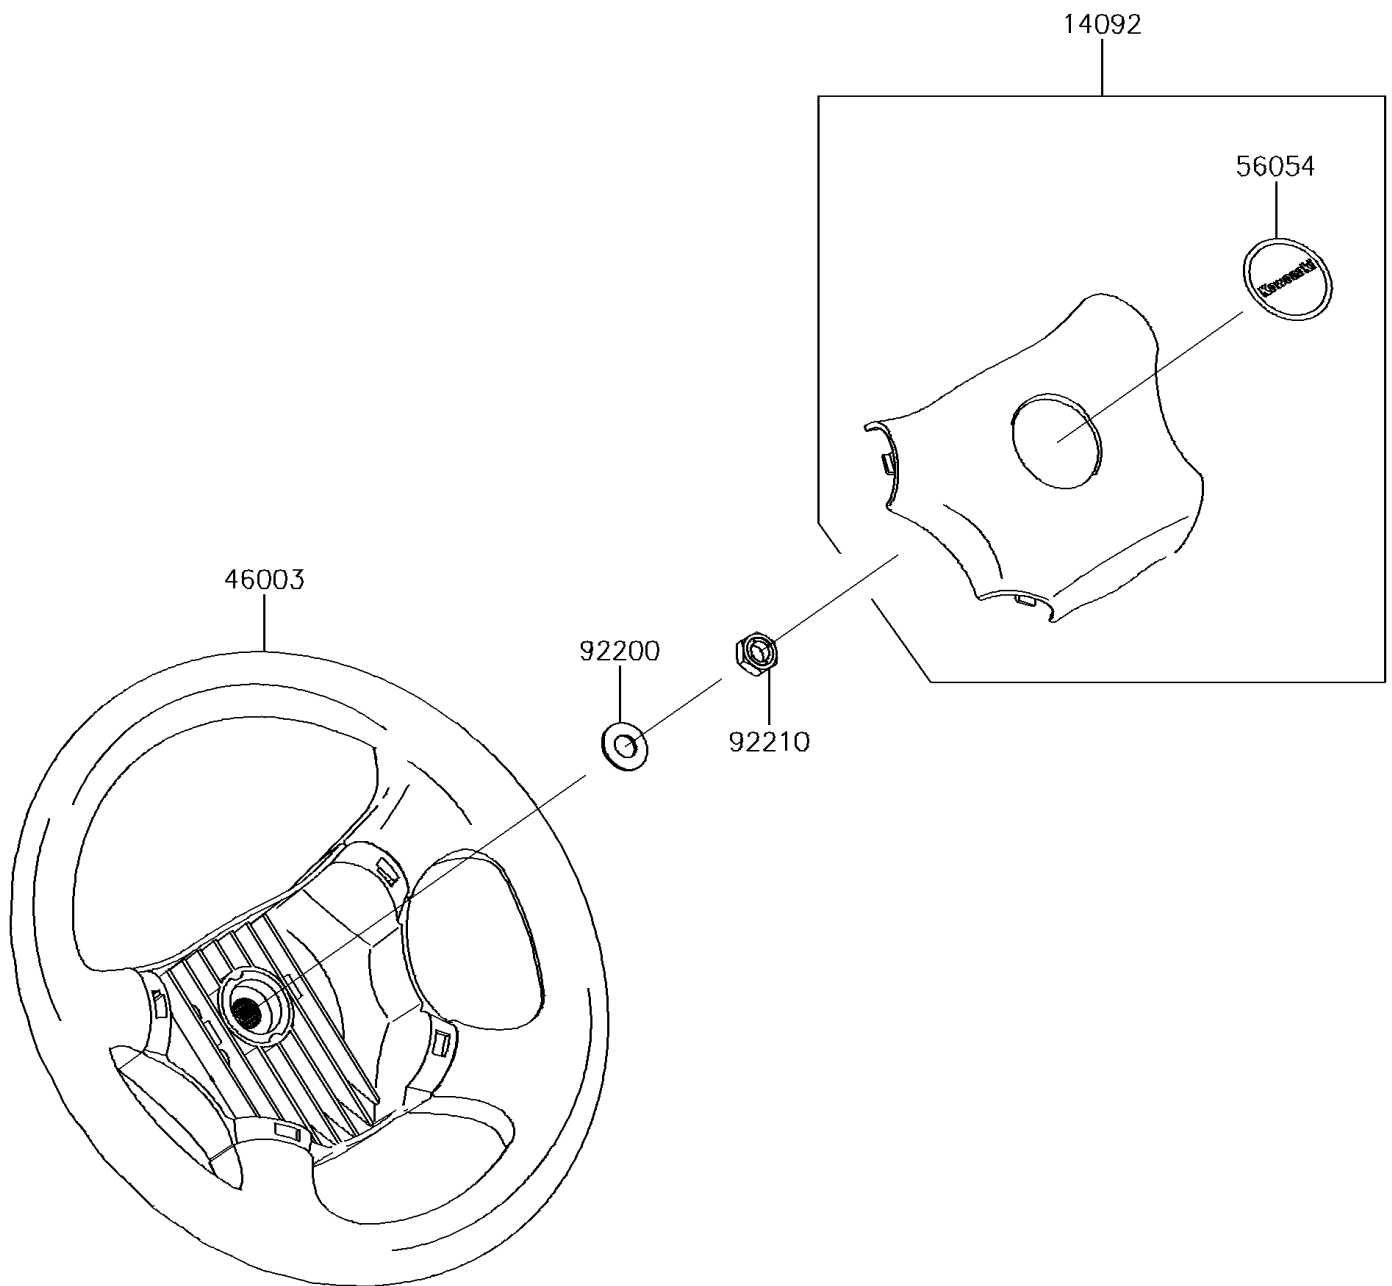

## PARTS DIAGRAM

### Steering Wheel

F2311

## PARTS LIST

### Steering Wheel

ITEM NAME	PART NUMBER	QUANTITY
COVER,HORN SWITCH (Ref # 14092)	14092-1029	1
HANDLE (Ref # 46003)	46003-0595	1
MARK,CENTER LOGO,KAWASAKI (Ref # 56054)	56054-1188	1
WASHER,12.1X25X1.6 (Ref # 92200)	92200-0455	1
NUT,LOCK,12MM (Ref # 92210)	92210-1249	1