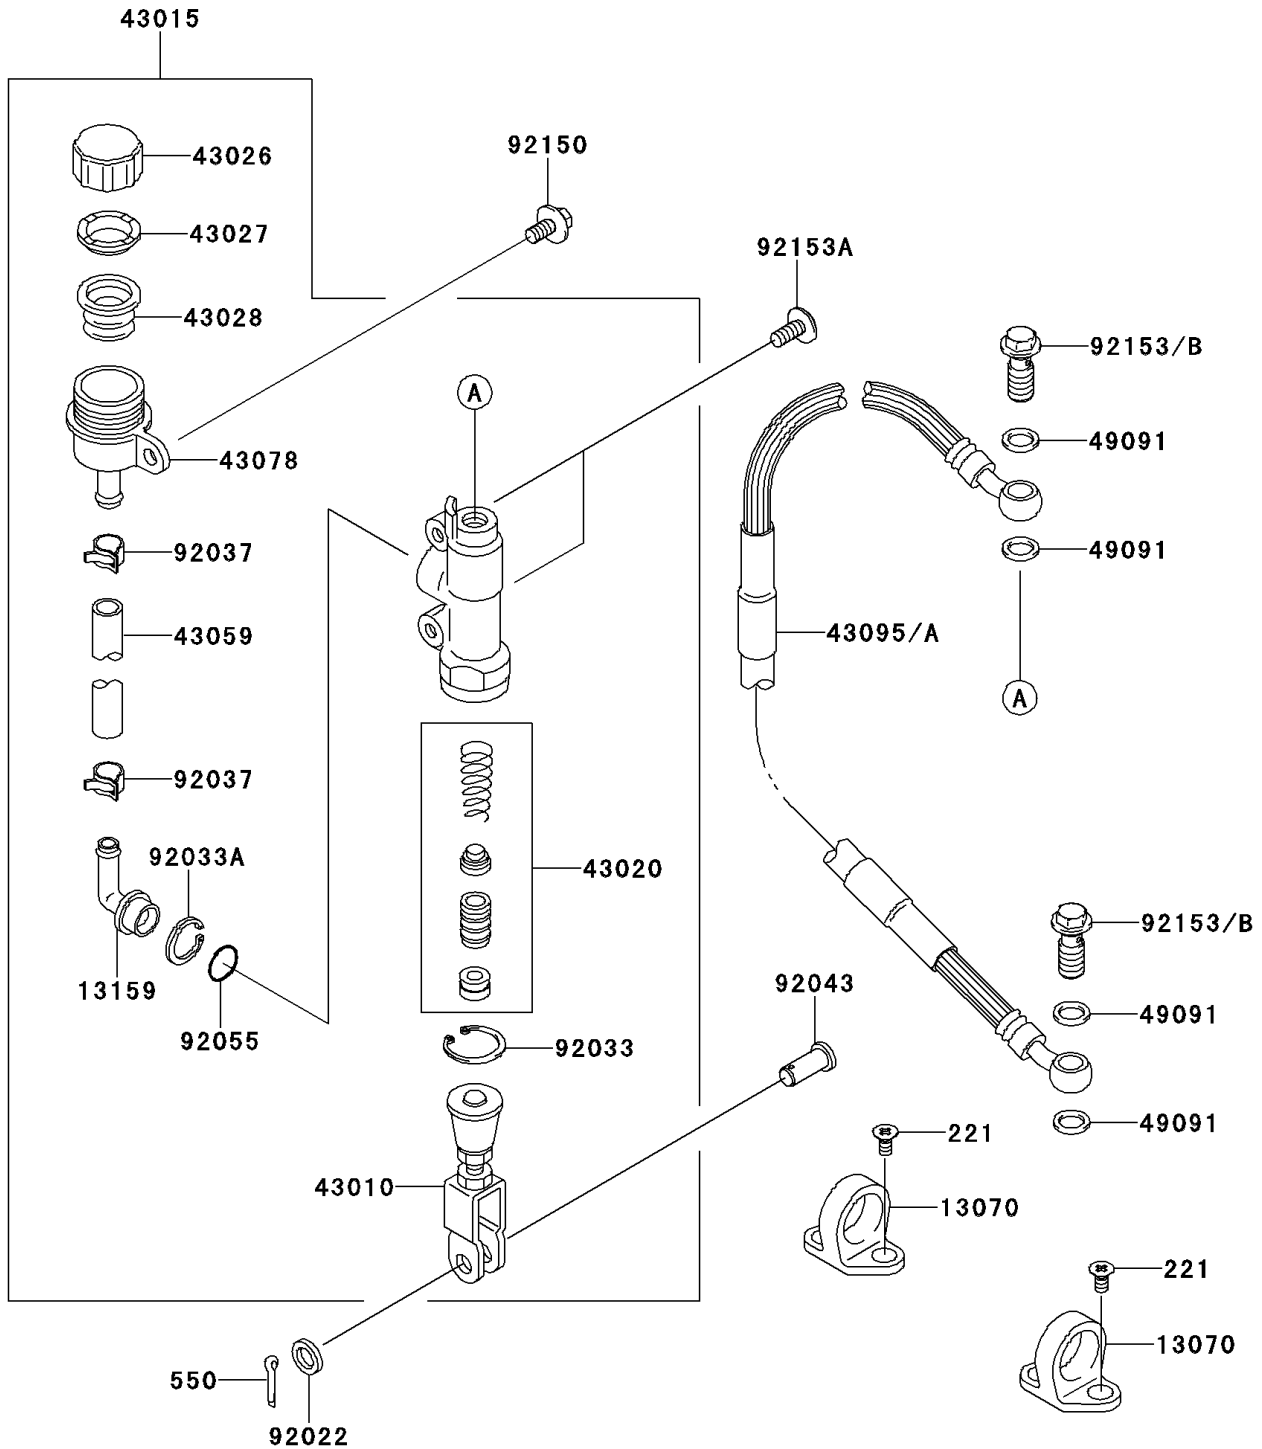

2013 KX™ 85 PARTS DIAGRAM

Rear Master Cylinder

F2293

2013 KX™ 85 PARTS LIST

Rear Master Cylinder

ITEM NAME	PART NUMBER	QUANTITY
SCREW-CSK-CROS,5X10 (Ref # 221)	221AA0510	4
PIN-COTTER,2.0X15 (Ref # 550)	550AA2015	1
GUIDE,HOSE (Ref # 13070)	13070-1144	2
CONNECTOR (Ref # 13159)	13159-1056	1
ROD-ASSY-BRAKE (Ref # 43010)	43010-1079	1
CYLINDER-ASSY-MASTER,RR (Ref # 43015)	43015-1606	1
PISTON-COMP-BRAKE (Ref # 43020)	43020-1094	1
CAP-BRAKE (Ref # 43026)	43026-1058	1
PLATE-DIAPHRAGM (Ref # 43027)	43027-1052	1
DIAPHRAGM (Ref # 43028)	43028-1060	1
HOSE-BRAKE,RR MASTER CYLINDER (Ref # 43059)	43059-1670	1
RESERVOIR (Ref # 43078)	43078-1068	1
HOSE-BRAKE,RR (Ref # 43095)	43095-0670	1
WASHER-SEAL,10.1X14.5X1.5 (Ref # 49091)	49091-0001	4
WASHER,8.5X13X1 (Ref # 92022)	92022-1028	1
RING-SNAP,20.9X24.6X1.2 (Ref # 92033)	92033-0079	1
RING-SNAP,20.5MM (Ref # 92033A)	92033-1186	1
CLAMP (Ref # 92037)	92037-1710	2
PIN (Ref # 92043)	92043-0004	1
RING-O,MASTER CYLINDER (Ref # 92055)	92055-1251	1
BOLT,6X14 (Ref # 92150)	92150-1340	1
BOLT,SOCKET,6X14 (Ref # 92153A)	92153-1021	2
BOLT,OIL,L=23 (Ref # 92153B)	92153-1419	2