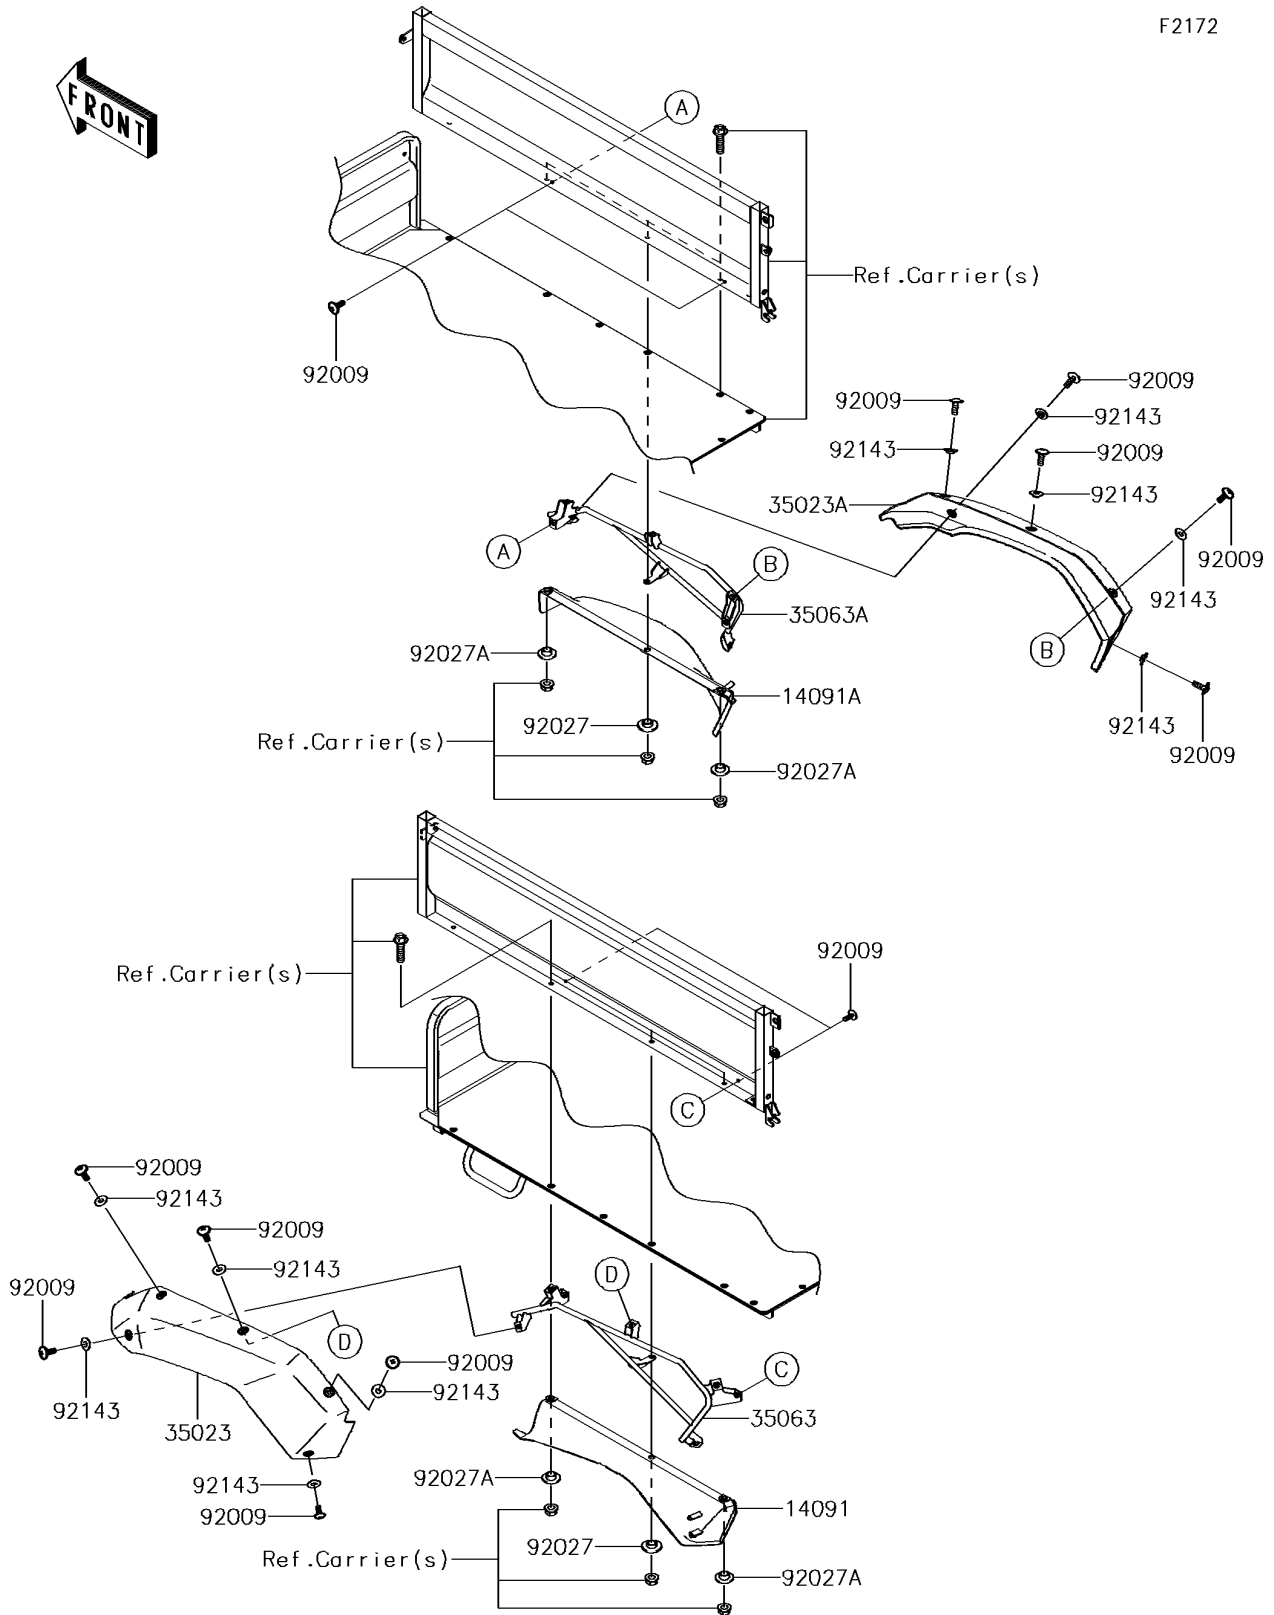

2017 MULE™ 4000

PARTS DIAGRAM

Rear Fender(s)

F2172

2017 MULE™ 4000

PARTS LIST

Rear Fender(s)

ITEM NAME	PART NUMBER	QUANTITY
COVER,FENDER,INSIDE,RR,LH (Ref # 14091)	14091-1634	1
COVER,FENDER,INSIDE,RR,RH (Ref # 14091A)	14091-1635	1
FENDER-REAR,LH,F.BLACK (Ref # 35023)	35023-0121-6Z	1
FENDER-REAR,RH,F.BLACK (Ref # 35023A)	35023-0122-6Z	1
STAY,RR,LH (Ref # 35063)	35063-0449	1
STAY,RR,RH (Ref # 35063A)	35063-0450	1
SCREW,6X16 (Ref # 92009)	92009-1621	14
COLLAR (Ref # 92027)	92027-1354	2
COLLAR (Ref # 92027A)	92027-1908	4
COLLAR (Ref # 92143)	92143-1087	10