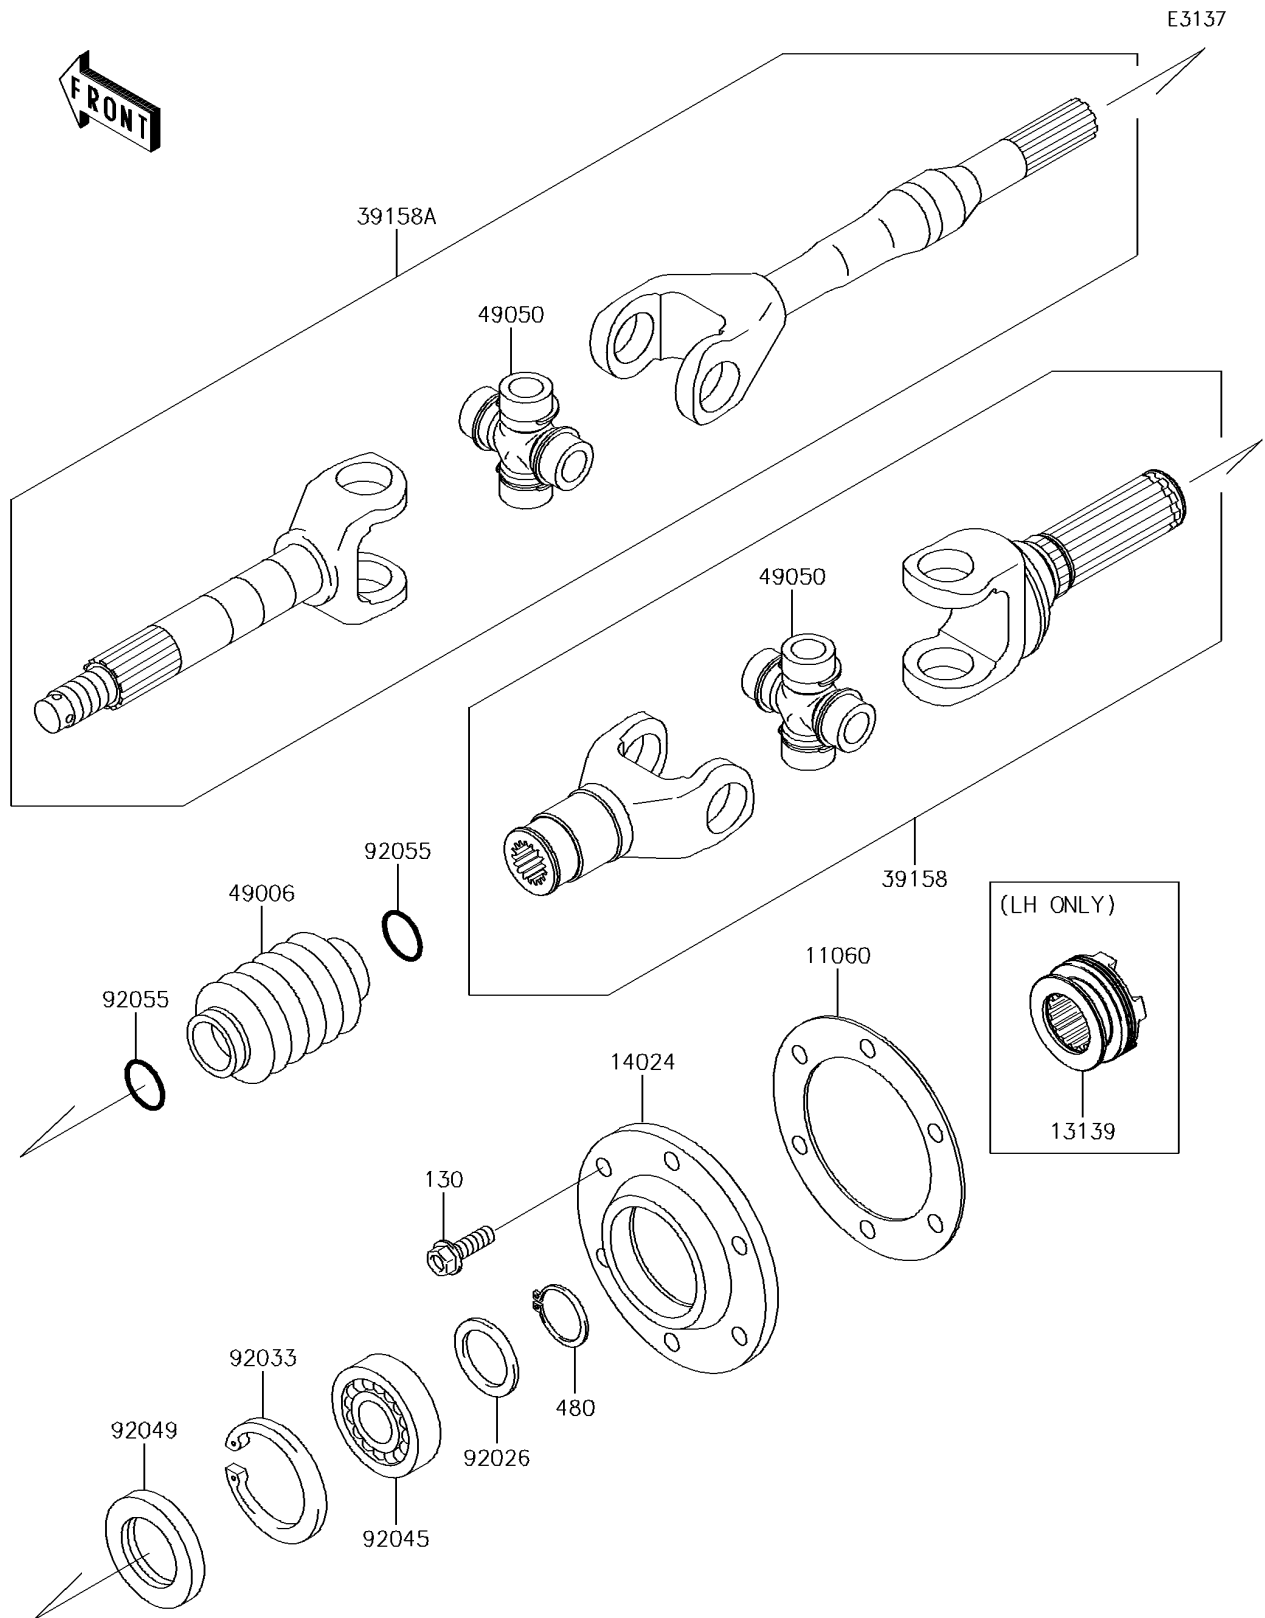

2017 MULE™ 4000

PARTS DIAGRAM

Drive Shaft-Rear

2017 MULE™ 4000

PARTS LIST

Drive Shaft-Rear

ITEM NAME

PART NUMBER

QUANTITY
