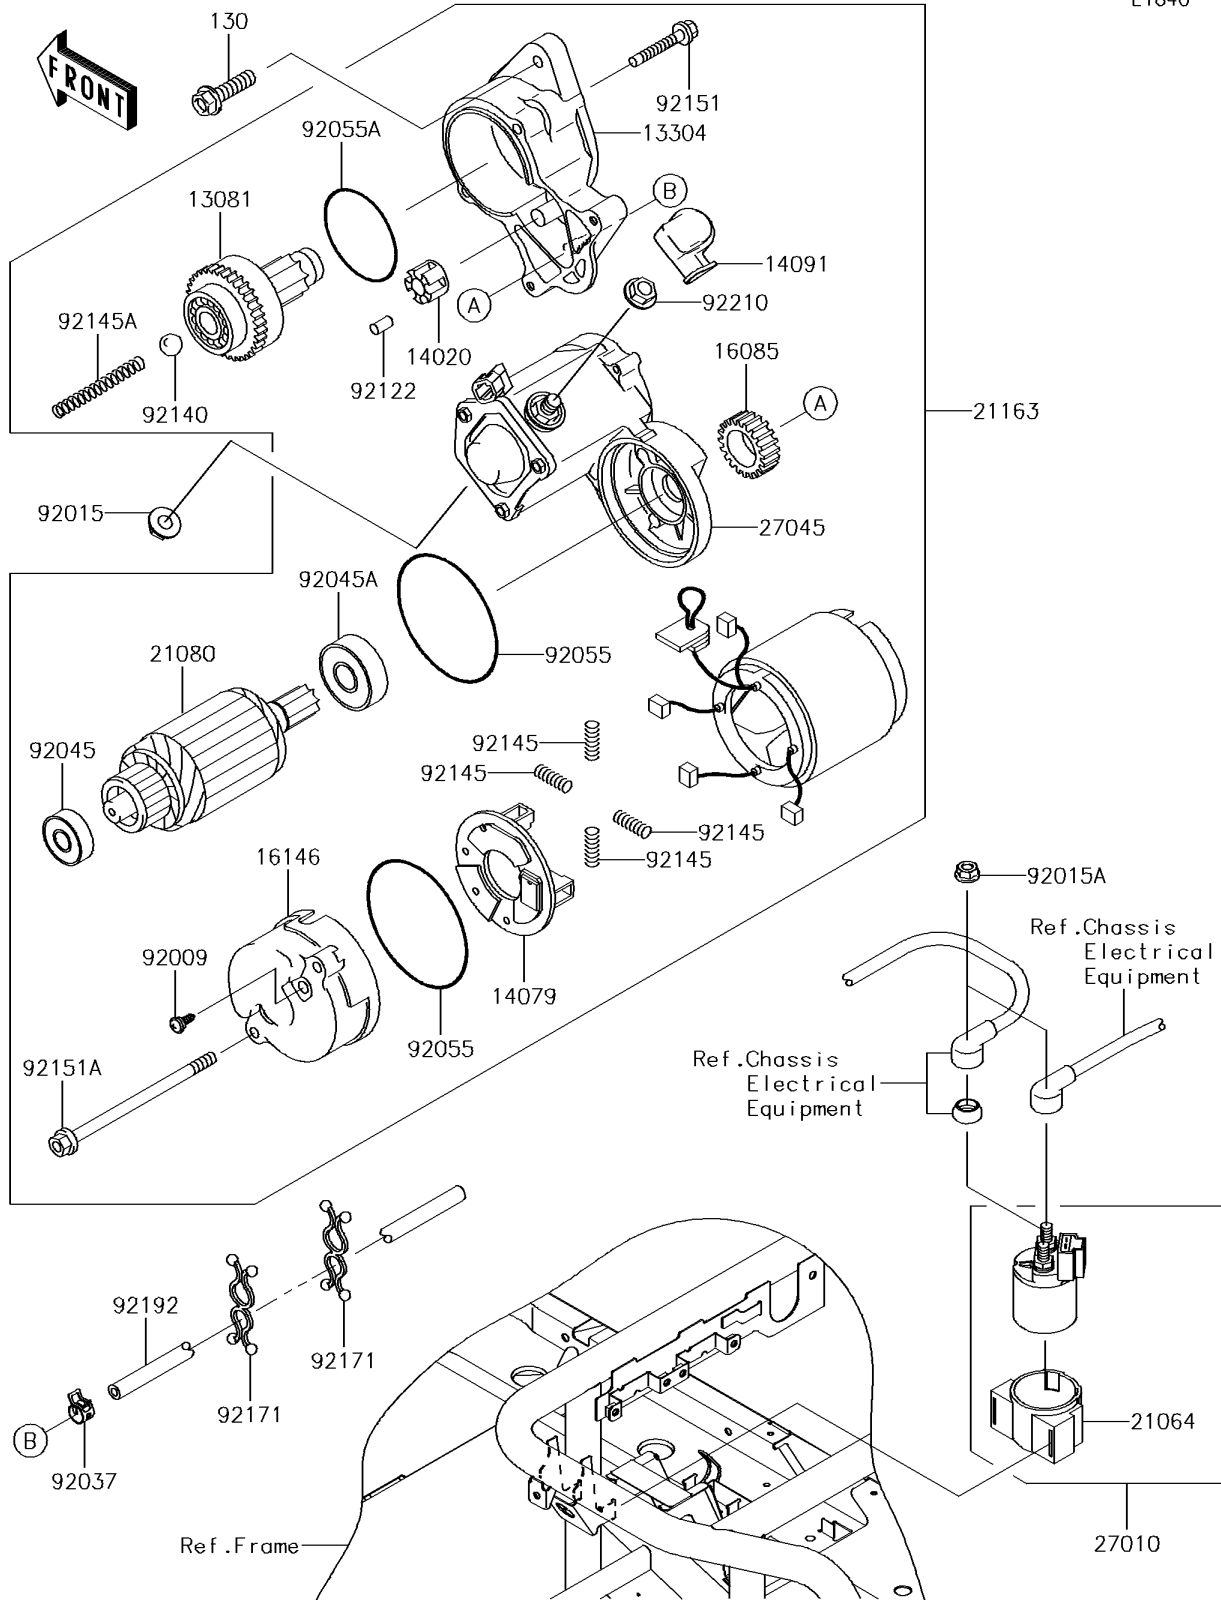

2017 MULE™ 4000 PARTS DIAGRAM

Starter Motor

E1840

2017 MULE™ 4000 PARTS LIST

Starter Motor

| ITEM NAME | PART NUMBER | QUANTITY |
|---|-------------|----------|
| CLUTCH-ASSY (Ref # 13081) | 13081-2231 | 1 |
| HOUSING-ASSY (Ref # 13304) | 13304-2253 | 1 |
| RETAINER (Ref # 14020) | 14020-2112 | 1 |
| HOLDER-ASSY (Ref # 14079) | 14079-2064 | 1 |
| COVER (Ref # 14091) | 14091-2080 | 1 |
| GEAR (Ref # 16085) | 16085-2055 | 1 |
| COVER-ASSY (Ref # 16146) | 16146-2243 | 1 |
| DAMPER,MAGNETIC SWITCH (Ref # 21064) | 21064-002 | 1 |
| ARMATURE (Ref # 21080) | 21080-2070 | 1 |
| STARTER-ELECTRIC (Ref # 21163) | 21163-2134 | 1 |
| SWITCH,MAGNETIC (Ref # 27010) | 27010-1098 | 1 |
| SWITCH-ASSY (Ref # 27045) | 27045-2020 | 1 |
| SCREW (Ref # 92009) | 92009-2455 | 2 |
| NUT,8MM (Ref # 92015) | 92015-1143 | 1 |
| NUT,FLANGED,6MM (Ref # 92015A) | 92015-1367 | 2 |
| CLAMP (Ref # 92037) | 92037-2113 | 1 |
| BEARING-BALL,60102RKMDSH2C3 (Ref # 92045) | 92045-2257 | 1 |
| BEARING-BALL (Ref # 92045A) | 92045-2258 | 1 |
| RING-O (Ref # 92055) | 92055-2199 | 2 |
| RING-O (Ref # 92055A) | 92055-2200 | 1 |
| ROLLER (Ref # 92122) | 92122-2057 | 5 |
| BALL (Ref # 92140) | 92140-2061 | 1 |
| SPRING (Ref # 92145) | 92145-2096 | 4 |
| SPRING (Ref # 92145A) | 92145-2097 | 1 |
| BOLT (Ref # 92151) | 92151-2167 | 2 |
| BOLT (Ref # 92151A) | 92151-2168 | 2 |
| CLAMP (Ref # 92171) | 92171-0476 | 2 |
| TUBE,4.7X9.5X1000 (Ref # 92192) | 92192-0937 | 1 |
| NUT (Ref # 92210) | 92210-2084 | 1 |

2017 MULE™ 4000 PARTS LIST

Starter Motor

| ITEM NAME | PART NUMBER | QUANTITY |
|-------------------------------|-------------|----------|
| BOLT-FLANGED,8X30 (Ref # 130) | 130CA0830 | 2 |