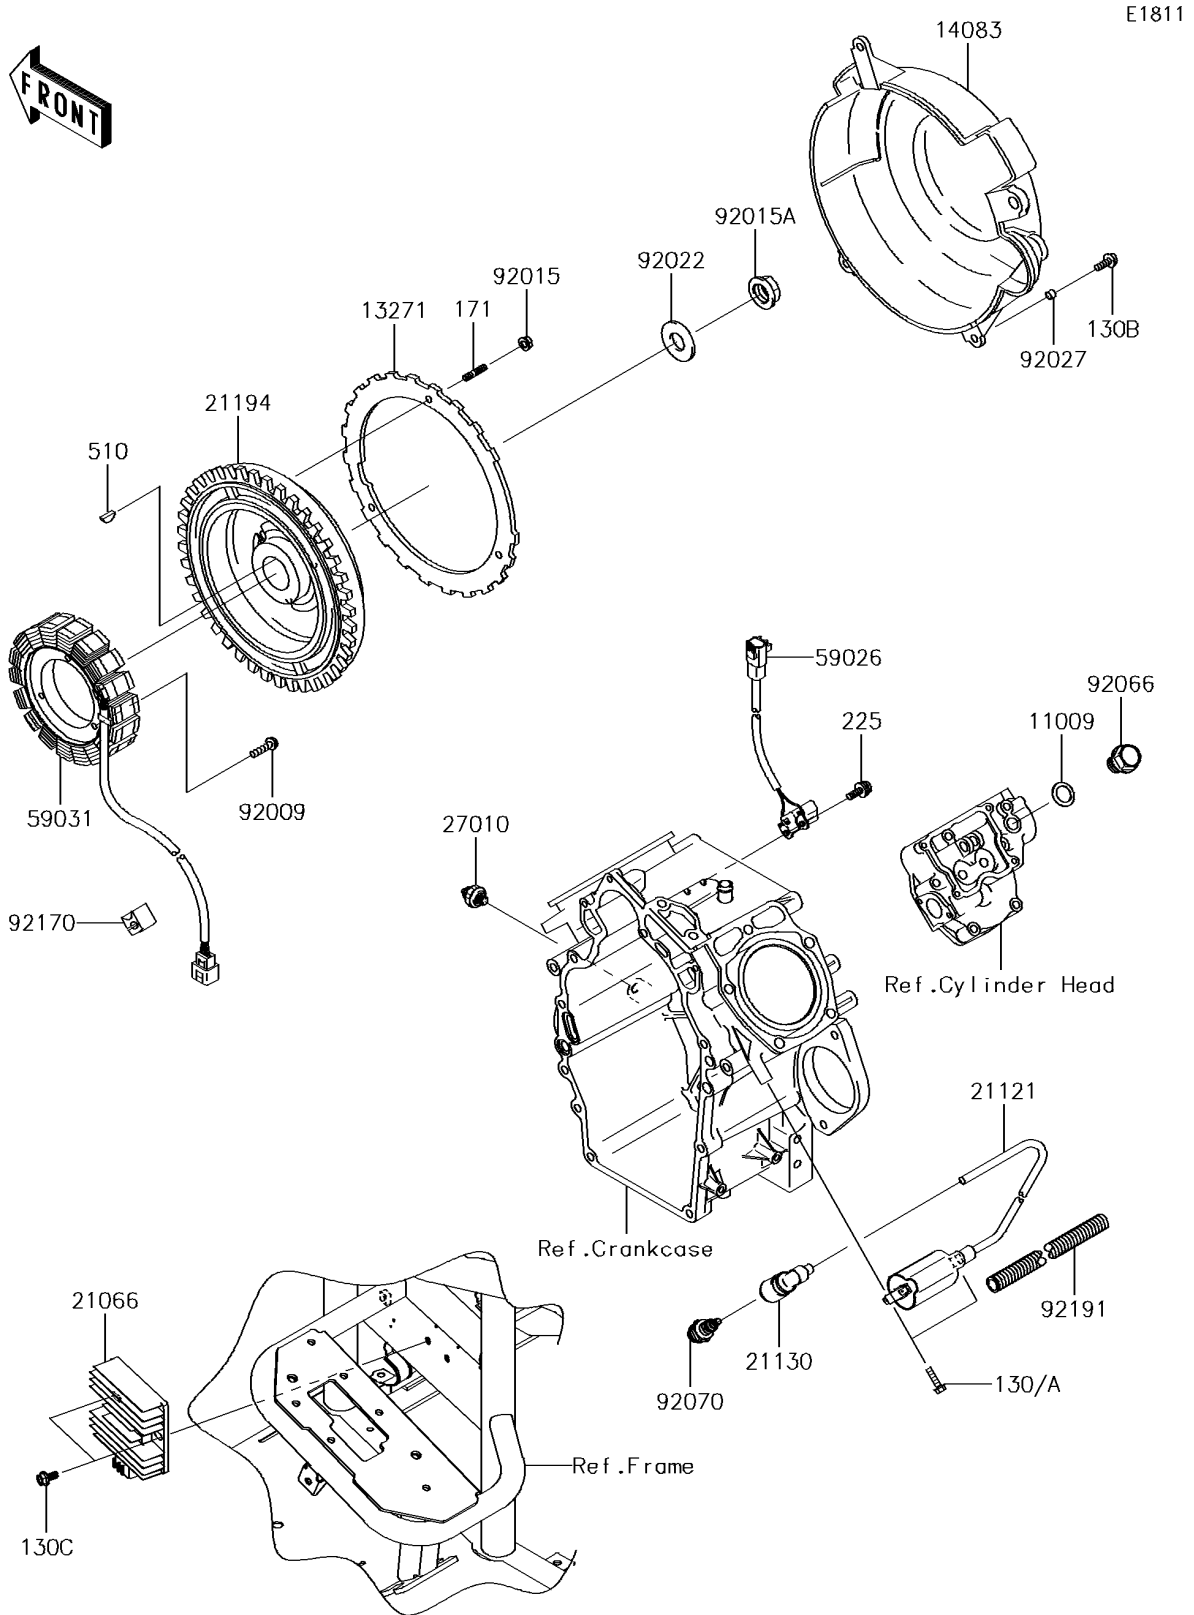

2017 MULE™ 4000 PARTS DIAGRAM

Generator/Ignition Coil

2017 MULE™ 4000 PARTS LIST

Generator/Ignition Coil

ITEM NAME	PART NUMBER	QUANTITY
GASKET,16X24X1 (Ref # 11009)	11009-2566	1
PLATE (Ref # 13271)	13271-2269	1
COVER-FLYWHEEL (Ref # 14083)	14083-2052	1
REGULATOR-VOLTAGE (Ref # 21066)	21066-0717	1
COIL-IGNITION (Ref # 21121)	21121-2092	2
CAP-SPARK PLUG (Ref # 21130)	21130-2060	2
FLYWHEEL-COMP (Ref # 21194)	21194-2352	1
SWITCH,OIL PRESSURE (Ref # 27010)	27010-1313	1
COIL-PULSING (Ref # 59026)	59026-2065	1
COIL-CHARGING (Ref # 59031)	59031-2136	1
SCREW,6X25 (Ref # 92009)	92009-2273	3
NUT,FLANGED,6MM (Ref # 92015)	92015-1367	3
NUT (Ref # 92015A)	92015-2167	1
WASHER (Ref # 92022)	92022-2229	1
COLLAR,6.2X7.8X5 (Ref # 92027)	92027-2096	3
PLUG,DRAIN (Ref # 92066)	92066-2099	1
PLUG-SPARK,BPR2ES(NGK),SOLID (Ref # 92070)	92070-2110	2
CLAMP (Ref # 92170)	92170-2056	1
TUBE (Ref # 92191)	92191-2124	1
BOLT-FLANGED,5X20 (Ref # 130)	130AA0520	4
BOLT-FLANGED,5X18 (Ref # 130A)	130BA0518	4
BOLT-FLANGED,6X16 (Ref # 130B)	130BA0616	3
BOLT-FLANGED,6X14 (Ref # 130C)	130BB0614	2
BOLT-STUD,6X18 (Ref # 171)	171BA0618	3
SCREW-PAN-WSP-CROS,4X14 (Ref # 225)	225AA0414	2
KEY-WOODRUFF (Ref # 510)	510A5100	1