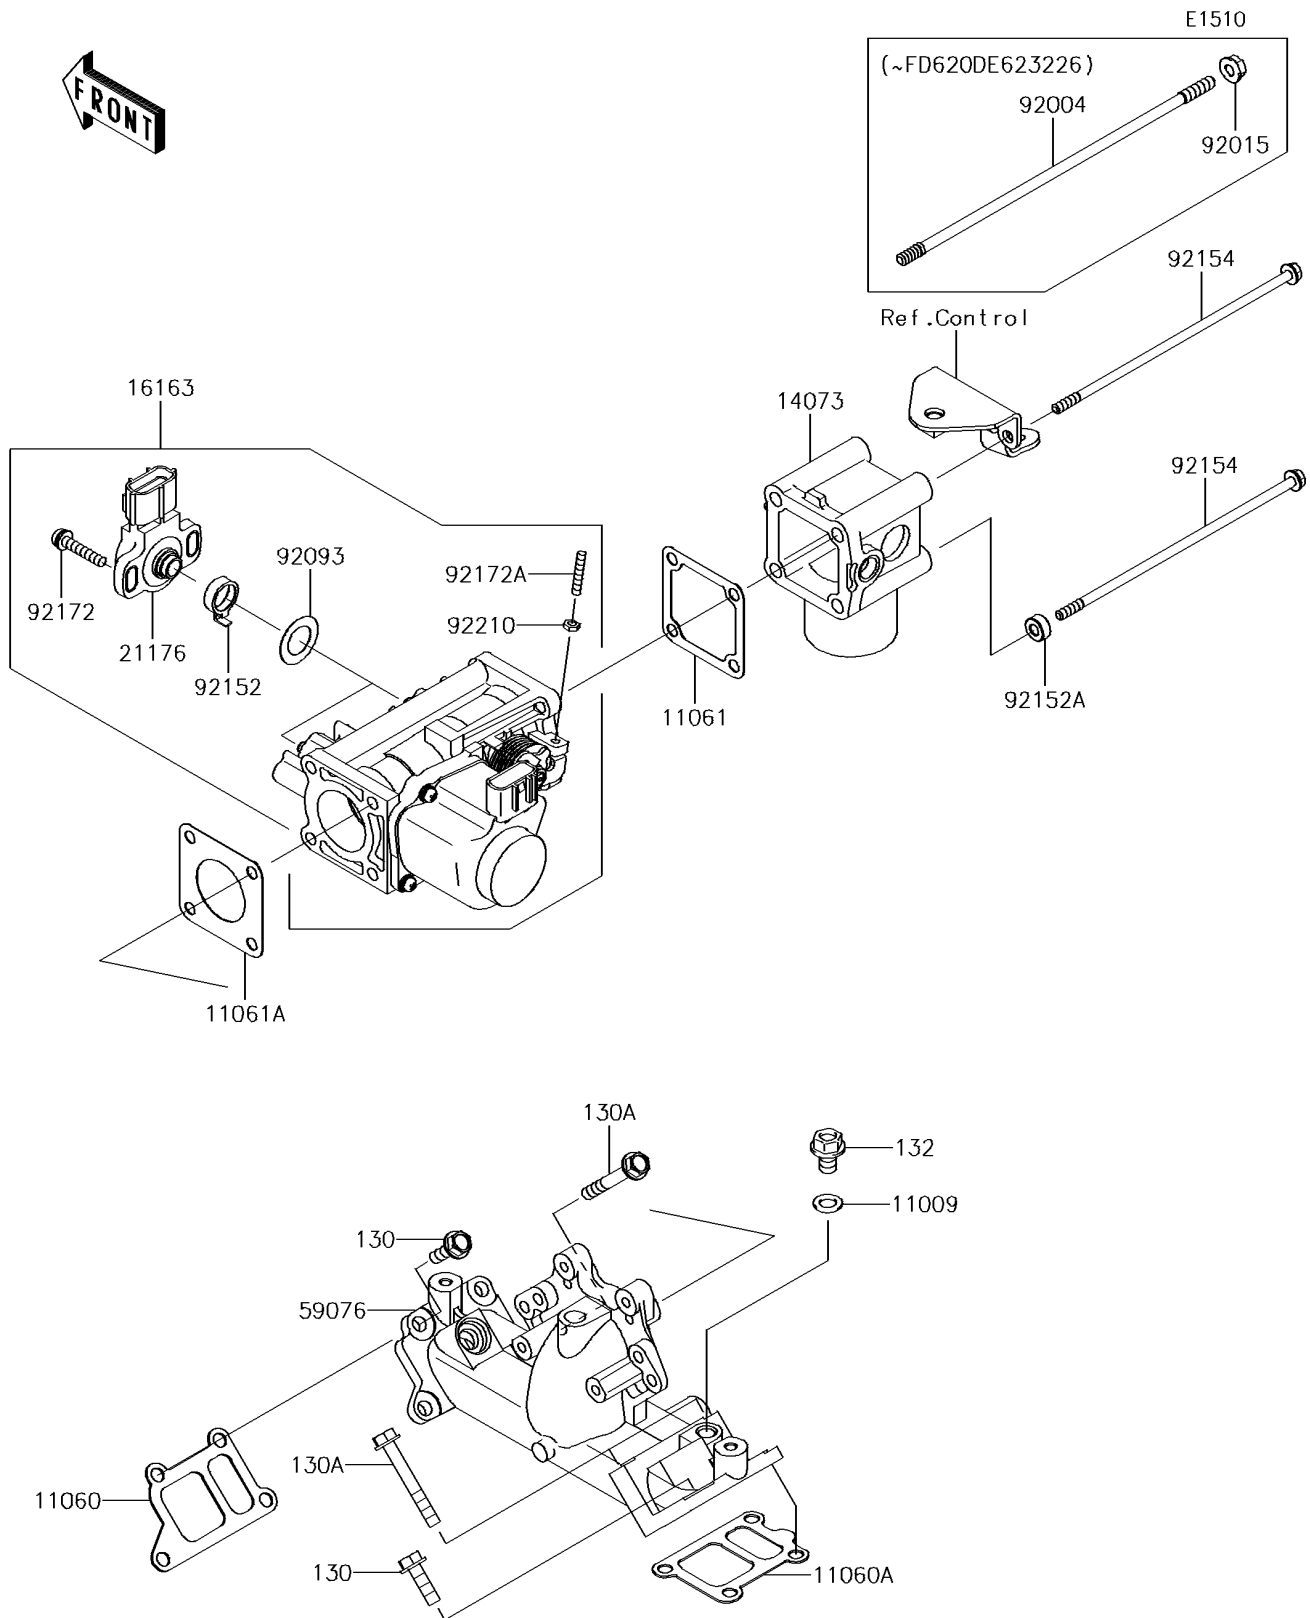

2017 MULE™ 4000

PARTS DIAGRAM

Throttle

2017 MULE™ 4000

PARTS LIST

Throttle

ITEM NAME	PART NUMBER	QUANTITY
GASKET,8.2X14X1.0 (Ref # 11009)	11009-1344	1
GASKET,INTAKE MANIFOLD (Ref # 11060)	11060-2087	1
GASKET,INTAKE MANIFOLD (Ref # 11060A)	11060-2088	1
GASKET (Ref # 11061)	11061-0861	1
GASKET (Ref # 11061A)	11061-2179	1
DUCT (Ref # 14073)	14073-0780	1
THROTTLE-ASSY (Ref # 16163)	16163-0793	1
SENSOR (Ref # 21176)	21176-2112	2
MANIFOLD-INTAKE (Ref # 59076)	59076-0718	1
STUD,6X200 (Ref # 92004)	92004-2161	4
NUT,FLANGED,6MM (Ref # 92015)	92015-1367	4
SEAL (Ref # 92093)	92093-2133	2
COLLAR (Ref # 92152)	92152-2093	2
COLLAR,LWR SIDE (Ref # 92152A)	92152-2333	2
BOLT,FLANGED,6X195 (Ref # 92154)	92154-2653	4
SCREW (Ref # 92172)	92172-0254	4
SCREW (Ref # 92172A)	92172-2106	1
NUT (Ref # 92210)	92210-2120	1
BOLT-FLANGED,6X20 (Ref # 130)	130BA0620	5
BOLT-FLANGED,6X45 (Ref # 130A)	130CA0645	3
BOLT-FLANGED-SMALL,8X12 (Ref # 132)	132BB0812	1