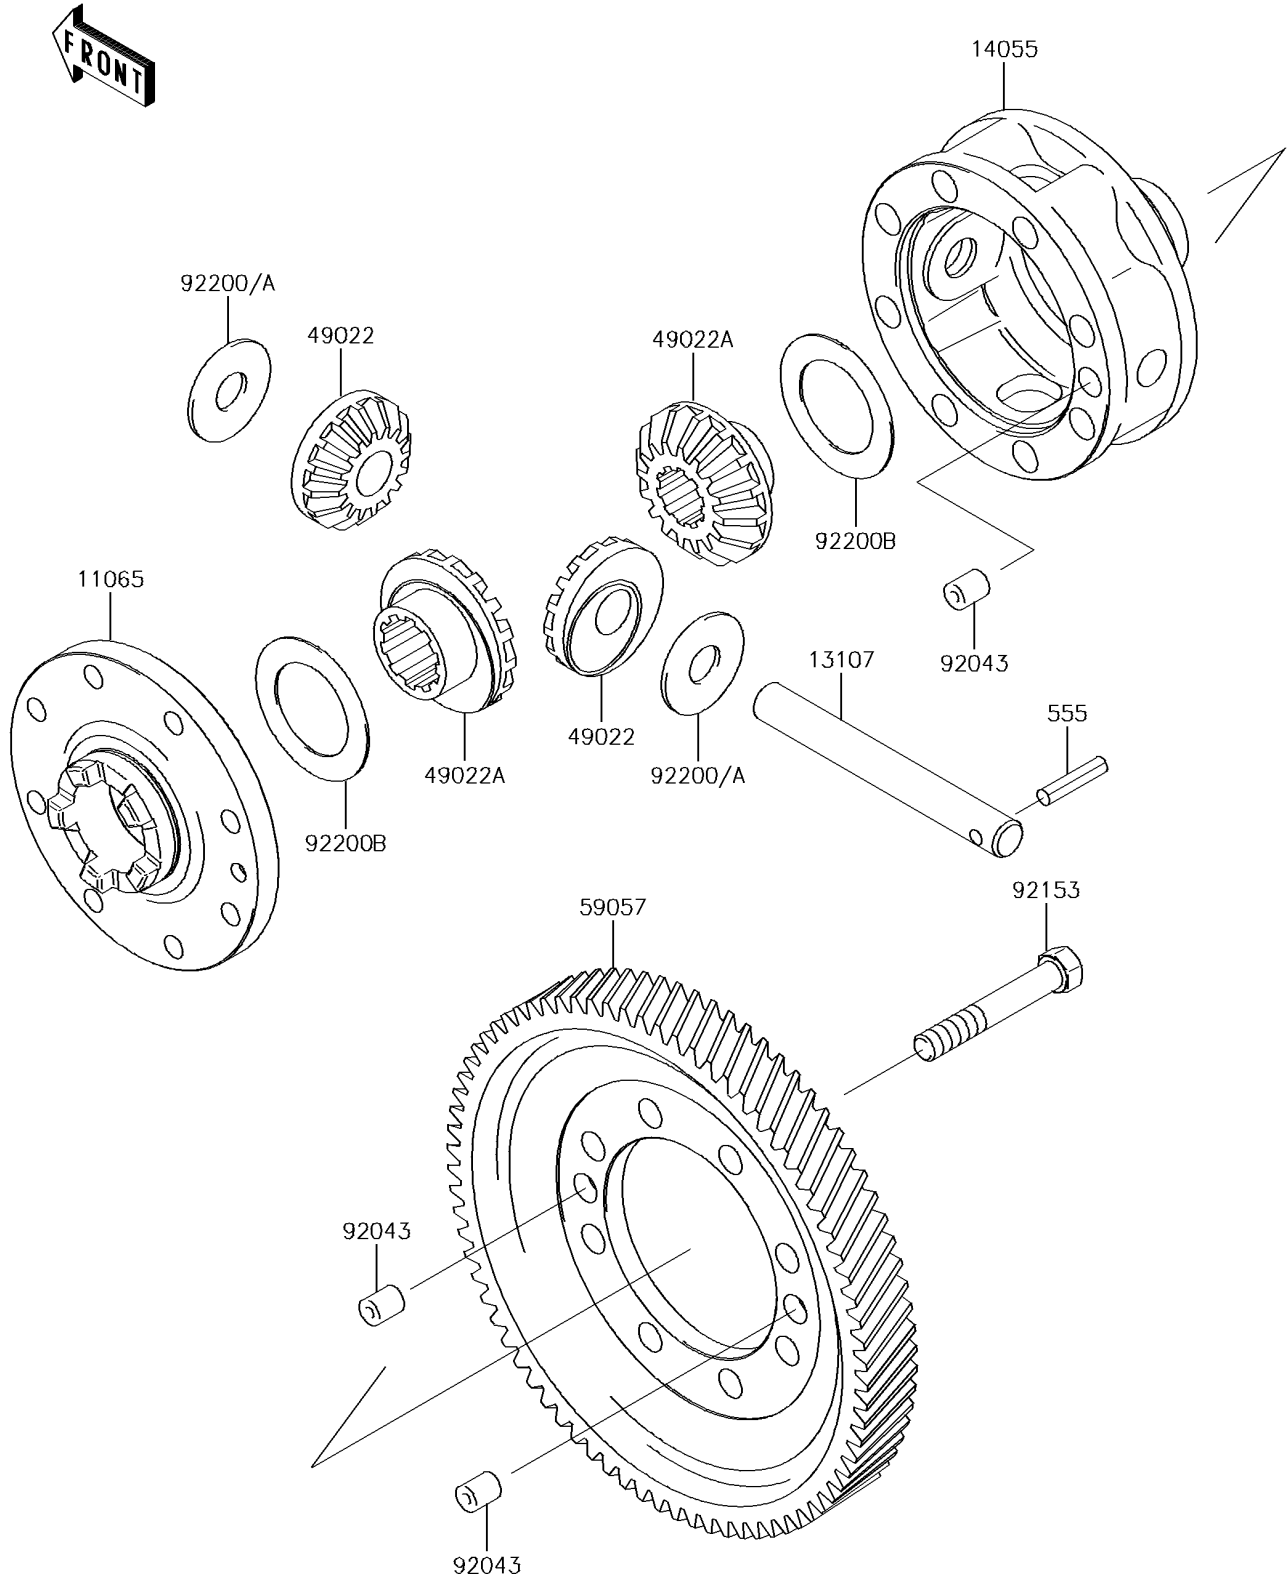

2017 MULE™ 4000 PARTS DIAGRAM

Differential

E1451

2017 MULE™ 4000 PARTS LIST

Differential

ITEM NAME	PART NUMBER	QUANTITY
CAP,GEAR CASE (Ref # 11065)	11065-0033	1
SHAFT (Ref # 13107)	13107-0009	1
CASE-GEAR,DIFFERENTIAL (Ref # 14055)	14055-0003	1
GEAR-BEVEL,10T (Ref # 49022)	49022-1105	2
GEAR-BEVEL,16T (Ref # 49022A)	49022-1117	2
GEAR-HELICAL,DIFFERENTIAL (Ref # 59057)	59057-0002	1
PIN,10X12 (Ref # 92043)	92043-0029	3
BOLT,10X63 (Ref # 92153)	92153-0331	8
WASHER,14.5X38X1.2 (Ref # 92200)	92200-0021	2
WASHER,14.5X38X1.0 (Ref # 92200A)	92200-1044	AR
WASHER,35.5X54X1.0 (Ref # 92200B)	92200-1045	2
PIN-SPRING (Ref # 555)	555A0525	1