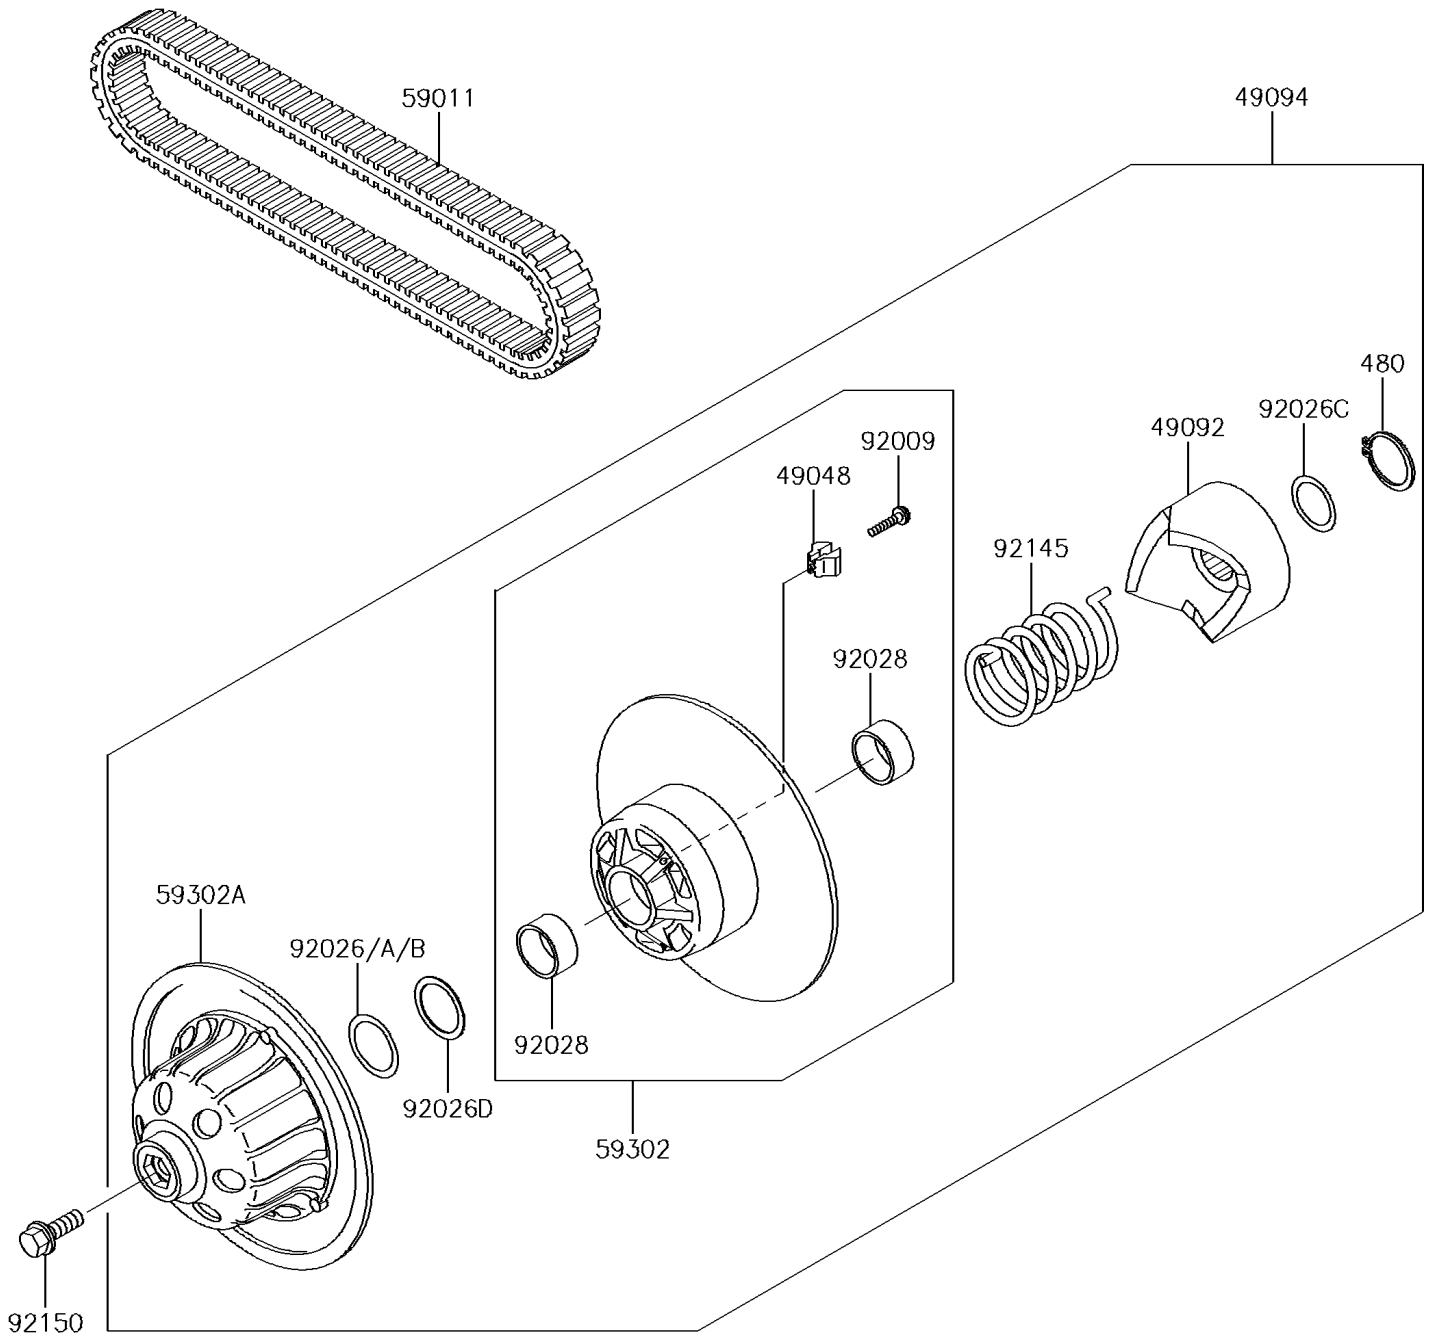

2017 MULE™ 4000 PARTS DIAGRAM

Driven Converter/Drive Belt

E1392

2017 MULE™ 4000 PARTS LIST

Driven Converter/Drive Belt

ITEM NAME	PART NUMBER	QUANTITY
SHOE (Ref # 49048)	49048-1060	3
RAMP (Ref # 49092)	49092-1068	1
CONVERTER-ASSY-DRIVEN (Ref # 49094)	49094-0045	1
BELT, CONVERTER (Ref # 59011)	59011-1077	1
SHEAVE-COMP, MOVABLE (Ref # 59302)	59302-0031	1
SHEAVE-COMP (Ref # 59302A)	59302-0032	1
SCREW, SHOE (Ref # 92009)	92009-1849	3
SPACER, 39X50X0.50 (Ref # 92026)	92026-1507	AR
SPACER, 39X50X0.60 (Ref # 92026A)	92026-1508	AR
SPACER, 39X50X0.80 (Ref # 92026B)	92026-1510	AR
SPACER, 34X44X0.80 (Ref # 92026C)	92026-1521	1
SPACER, 39X49.5X1.0 (Ref # 92026D)	92026-1603	1
BUSHING (Ref # 92028)	92028-1864	2
SPRING (Ref # 92145)	92145-1404	1
BOLT, 12X35 (Ref # 92150)	92150-1009	1
CIRCLIP-TYPE-C, 34MM (Ref # 480)	480J3400	1