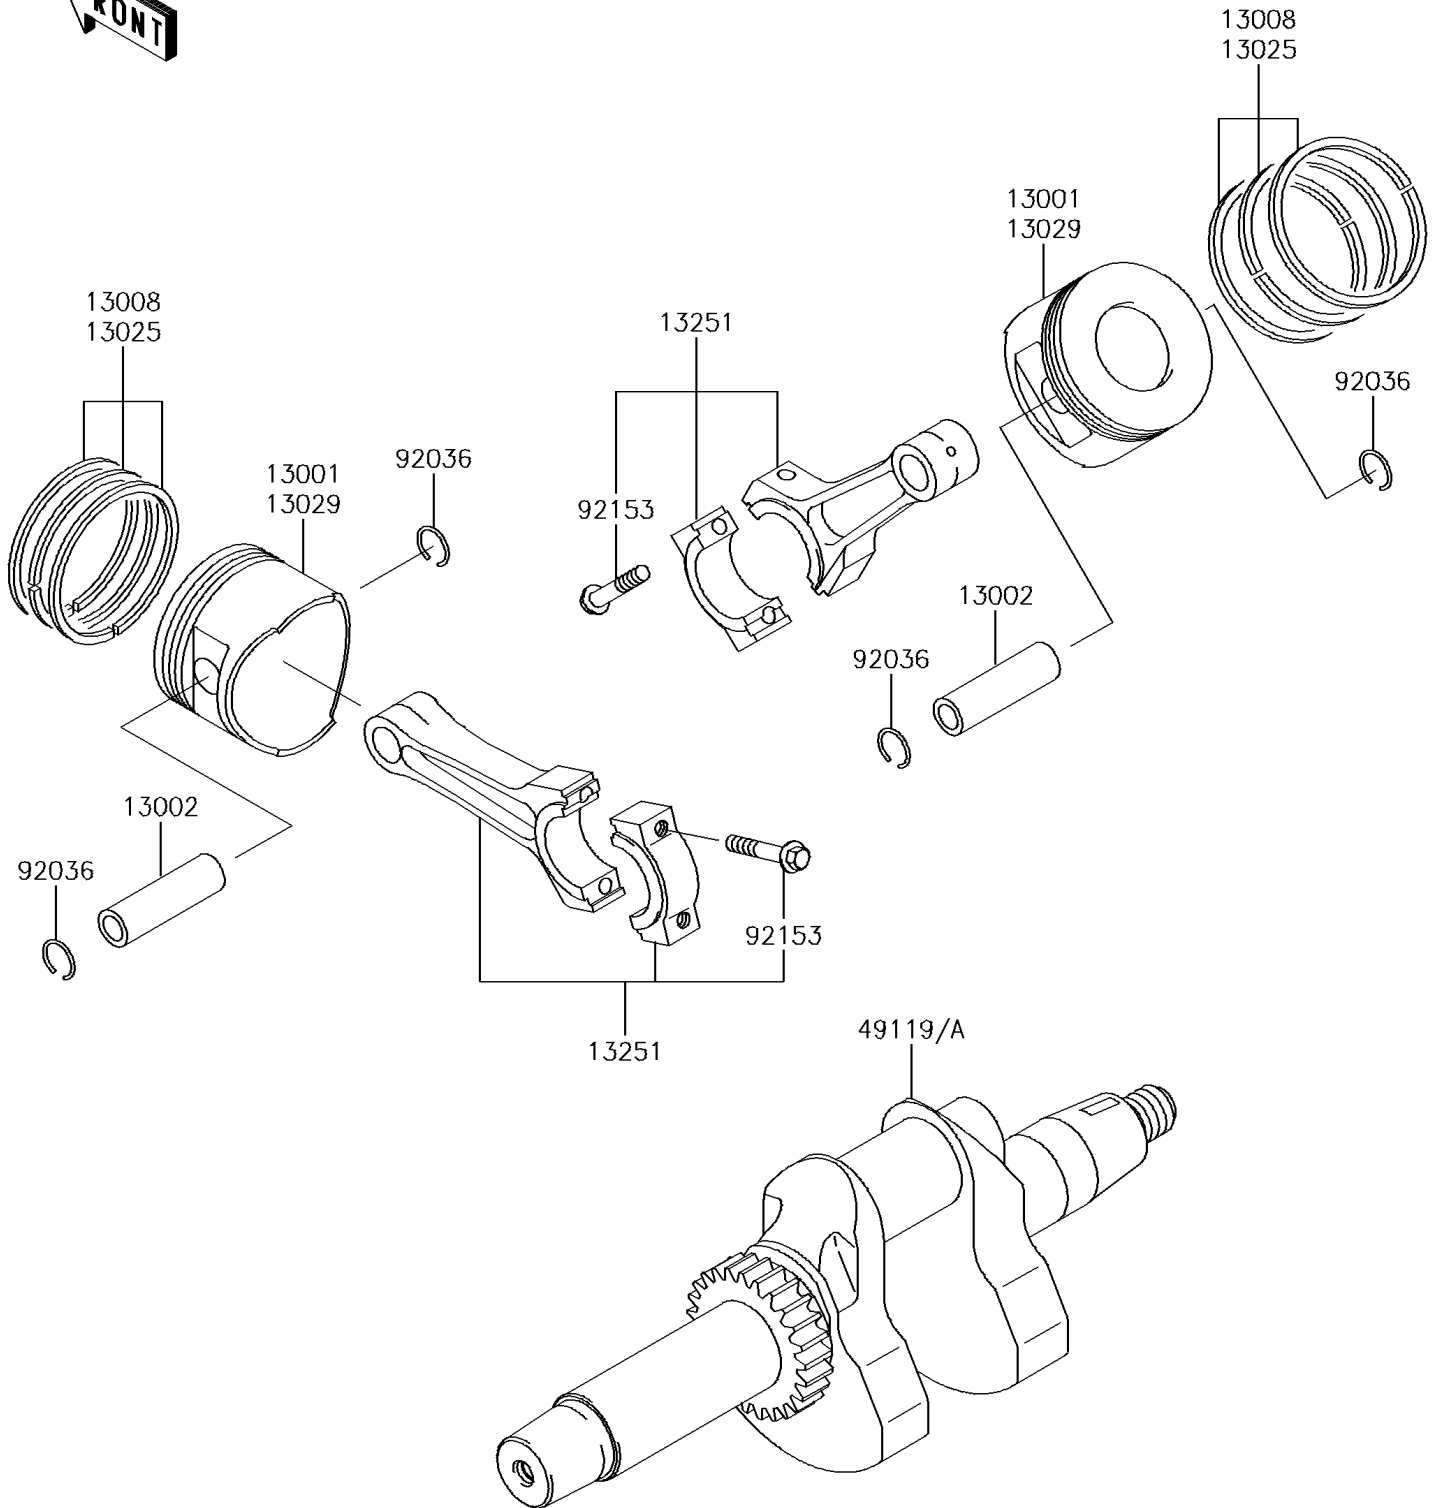

2017 MULE™ 4000 PARTS DIAGRAM

Crankshaft/Piston(s)

E1320

2017 MULE™ 4000 PARTS LIST

Crankshaft/Piston(s)

ITEM NAME	PART NUMBER	QUANTITY
PISTON-ENGINE,STD (Ref # 13001)	13001-2210	2
PIN-PISTON (Ref # 13002)	13002-1013	2
RING-SET-PISTON,STD (Ref # 13008)	13008-6025	2
RING-SET-PISTON L,0.50 (Ref # 13025)	13025-6008	AR
PISTON-ENGINE L,0.50 (Ref # 13029)	13029-0033	AR
ROD-ASSY-CONNECTING (Ref # 13251)	13251-0034	2
CRANKSHAFT-ASSY (Ref # 49119)	49119-0015	1
RING-SNAP,PISTON PIN (Ref # 92036)	92036-021	4
BOLT,7X35.2 (Ref # 92153)	92153-2054	4