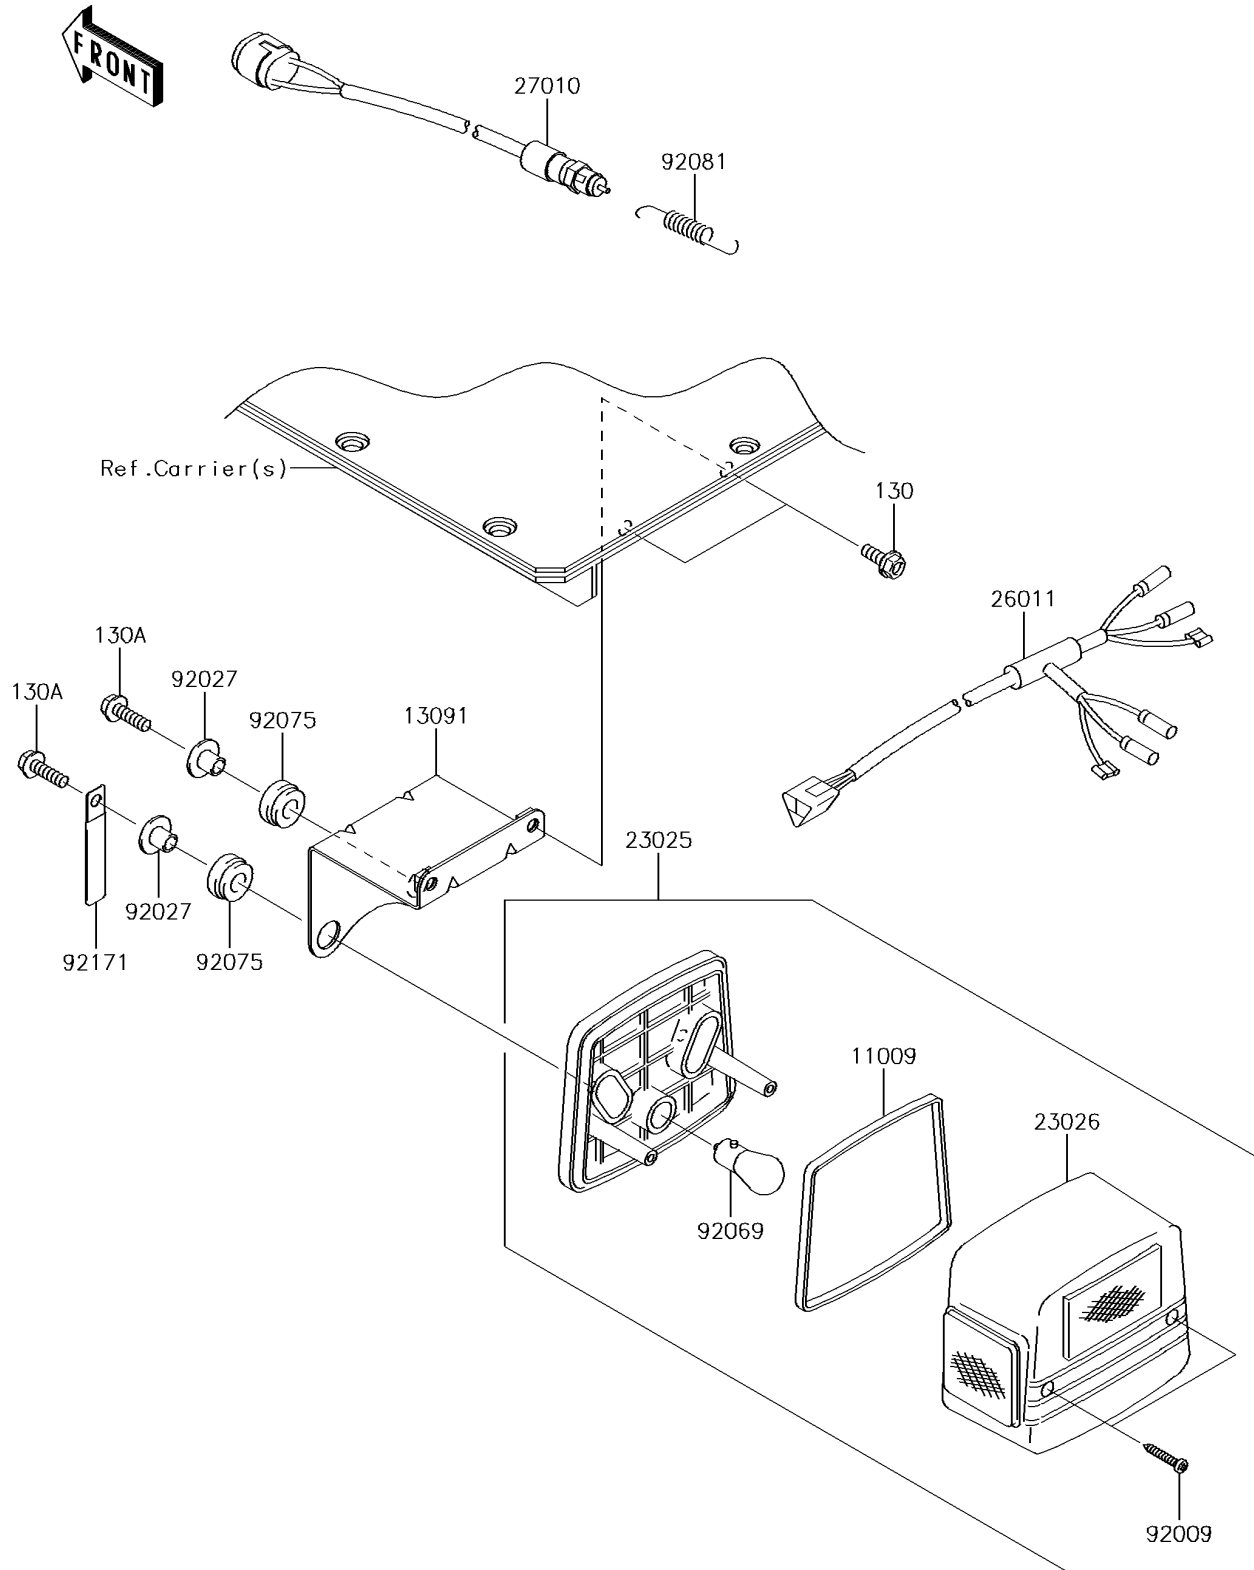

2017 MULE™ 4010 4x4

PARTS DIAGRAM

Taillight(s)

F2720

2017 MULE™ 4010 4x4

PARTS LIST

Taillight(s)

ITEM NAME	PART NUMBER	QUANTITY
GASKET,TAIL LAMP (Ref # 11009)	11009-1215	2
HOLDER,TAIL LAMP (Ref # 13091)	13091-1743	2
LAMP-TAIL (Ref # 23025)	23025-1042	2
LENS,TAIL LAMP (Ref # 23026)	23026-1019	2
WIRE-LEAD (Ref # 26011)	26011-1756	1
SWITCH,BRAKE LAMP (Ref # 27010)	27010-1301	1
SCREW,TAPPING,4X25 (Ref # 92009)	92009-1069	4
COLLAR,L=11.1 (Ref # 92027)	92027-194	4
BULB,12V 21/5W (Ref # 92069)	92069-1011	2
DAMPER (Ref # 92075)	92075-277	4
SPRING,HOOK RETURN (Ref # 92081)	92081-1466	1
CLAMP,L=60 (Ref # 92171)	92171-0652	2
BOLT-FLANGED,6X16 (Ref # 130)	130BA0616	4
BOLT-FLANGED,6X20 (Ref # 130A)	130BA0620	4