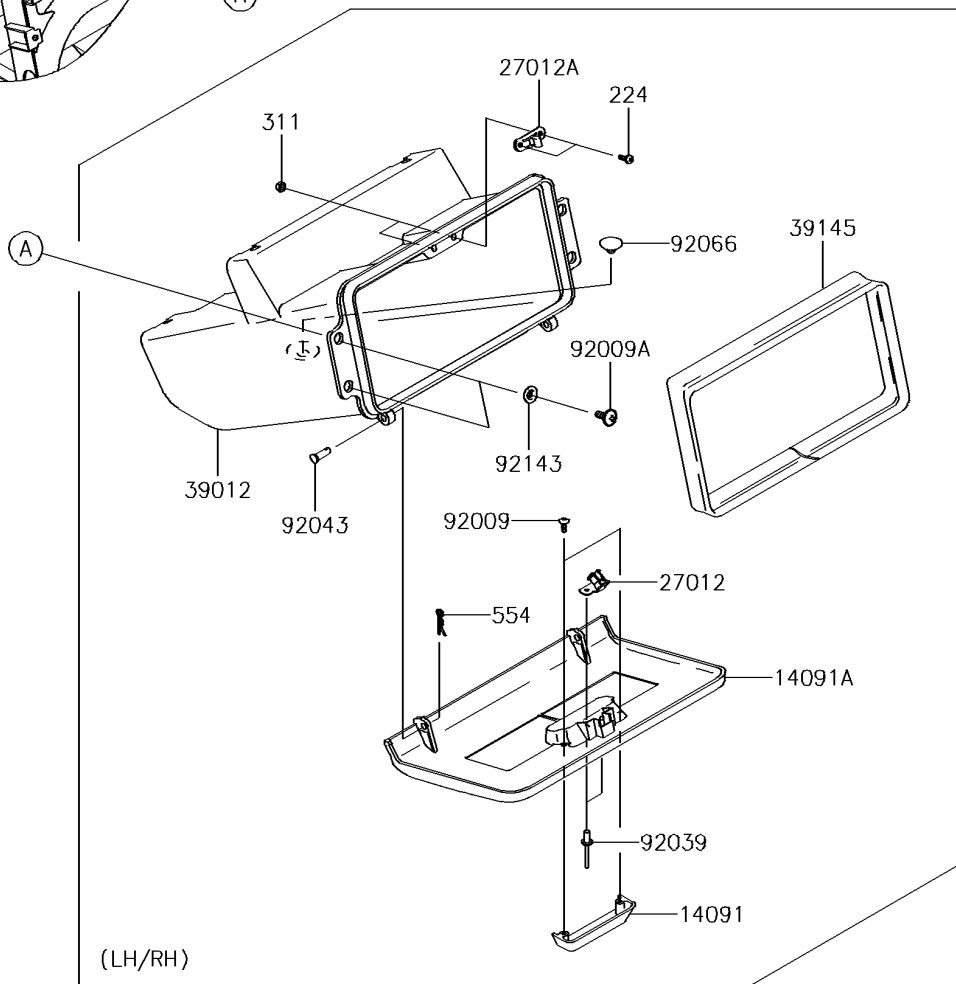

2015 MULE™ 4010 4x4

PARTS DIAGRAM

Front Box

F2135

2015 MULE™ 4010 4x4

PARTS LIST

Front Box

ITEM NAME	PART NUMBER	QUANTITY
COVER,STORAGE GRIP,F.BLACK (Ref # 14091)	14091-1659-6Z	2
COVER,CONTROL PANEL,F.BLACK (Ref # 14091A)	14091-1660-6Z	2
HOOK (Ref # 27012)	27012-1607	2
HOOK (Ref # 27012A)	27012-1612	2
CASE-STORAGE,F.BLACK (Ref # 39012)	39012-1061-6Z	2
TRIM-SEAL,L=774 (Ref # 39145)	39145-1130	2
SCREW,TAPPING,4X12 (Ref # 92009)	92009-1444	4
SCREW,6X16 (Ref # 92009A)	92009-1621	8
RIVET (Ref # 92039)	92039-1041	4
PIN,6X14.5 (Ref # 92043)	92043-125	4
PLUG (Ref # 92066)	92066-1485	2
COLLAR (Ref # 92143)	92143-1087	8
SCREW-PAN-WP-CROS,4X12 (Ref # 224)	224AB0412	4
NUT-HEX,4MM (Ref # 311)	311AA0400	4
PIN-SNAP,1.2X21.2 (Ref # 554)	554DA0600	4