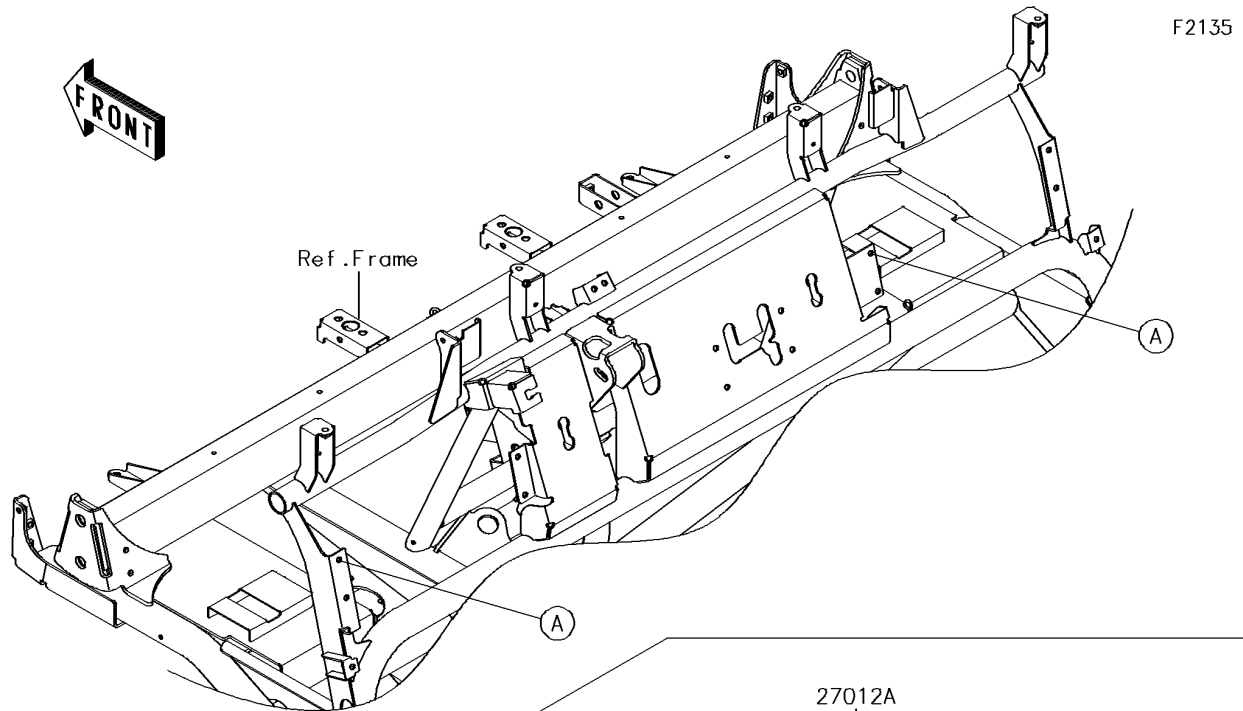

2015 MULE™ 4010 4x4

PARTS DIAGRAM

Front Box

F2135

2015 MULE™ 4010 4x4

PARTS LIST

Front Box

ITEM NAME	PART NUMBER	QUANTITY
COVER,STORAGE GRIP,F.BLACK (Ref # 14091)	14091-1659-6Z	2
COVER,CONTROL PANEL,F.BLACK (Ref # 14091A)	14091-1660-6Z	2
HOOK (Ref # 27012)	27012-1607	2
HOOK (Ref # 27012A)	27012-1612	2
CASE-STORAGE,F.BLACK (Ref # 39012)	39012-1061-6Z	2
TRIM-SEAL,L=774 (Ref # 39145)	39145-1130	2
SCREW,TAPPING,4X12 (Ref # 92009)	92009-1444	4
SCREW,6X16 (Ref # 92009A)	92009-1621	8
RIVET (Ref # 92039)	92039-1041	4
PIN,6X14.5 (Ref # 92043)	92043-125	4
PLUG (Ref # 92066)	92066-1485	2
COLLAR (Ref # 92143)	92143-1087	8
SCREW-PAN-WP-CROS,4X12 (Ref # 224)	224AB0412	4
NUT-HEX,4MM (Ref # 311)	311AA0400	4
PIN-SNAP,1.2X21.2 (Ref # 554)	554DA0600	4