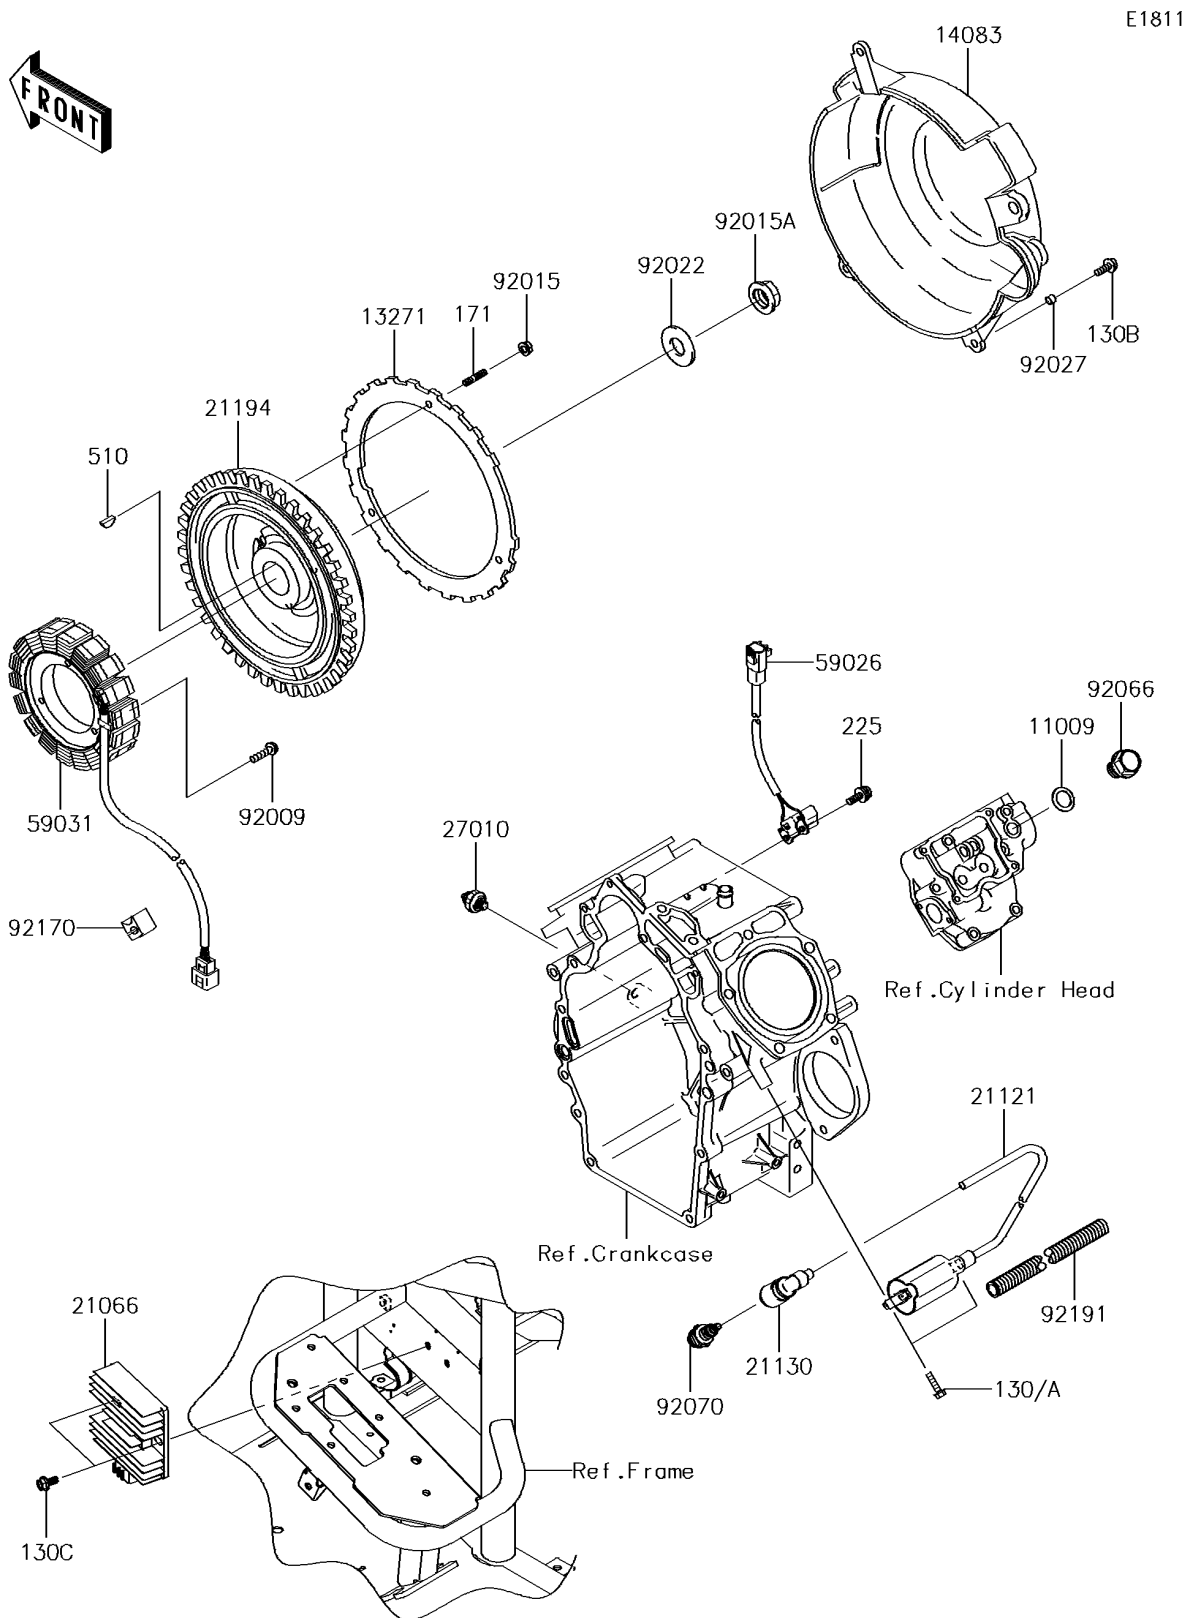

2014 MULE™ 4010 4x4

PARTS DIAGRAM

Generator/Ignition Coil

2014 MULE™ 4010 4x4

PARTS LIST

Generator/Ignition Coil

ITEM NAME	PART NUMBER	QUANTITY
GASKET,16X24X1 (Ref # 11009)	11009-2566	1
PLATE (Ref # 13271)	13271-2269	1
COVER-FLYWHEEL (Ref # 14083)	14083-2052	1
REGULATOR-VOLTAGE (Ref # 21066)	21066-0717	1
COIL-IGNITION (Ref # 21121)	21121-2092	2
CAP-SPARK PLUG (Ref # 21130)	21130-2060	2
FLYWHEEL-COMP (Ref # 21194)	21194-2352	1
SWITCH,OIL PRESSURE (Ref # 27010)	27010-1313	1
COIL-PULSING (Ref # 59026)	59026-2065	1
COIL-CHARGING (Ref # 59031)	59031-2136	1
SCREW,6X25 (Ref # 92009)	92009-2273	3
NUT,FLANGED,6MM (Ref # 92015)	92015-1367	3
NUT (Ref # 92015A)	92015-2167	1
WASHER (Ref # 92022)	92022-2229	1
COLLAR,6.2X7.8X5 (Ref # 92027)	92027-2096	3
PLUG,DRAIN (Ref # 92066)	92066-2099	1
PLUG-SPARK,BPR2ES(NGK),SOLID (Ref # 92070)	92070-2110	2
CLAMP (Ref # 92170)	92170-2056	1
TUBE (Ref # 92191)	92191-2124	1
BOLT-FLANGED,5X20 (Ref # 130)	130AA0520	4
BOLT-FLANGED,6X16 (Ref # 130B)	130BA0616	3
BOLT-FLANGED,6X14 (Ref # 130C)	130BB0614	2
BOLT-STUD,6X18 (Ref # 171)	171BA0618	3
SCREW-PAN-WSP-CROS,4X14 (Ref # 225)	225AA0414	2
KEY-WOODRUFF (Ref # 510)	510A5100	1