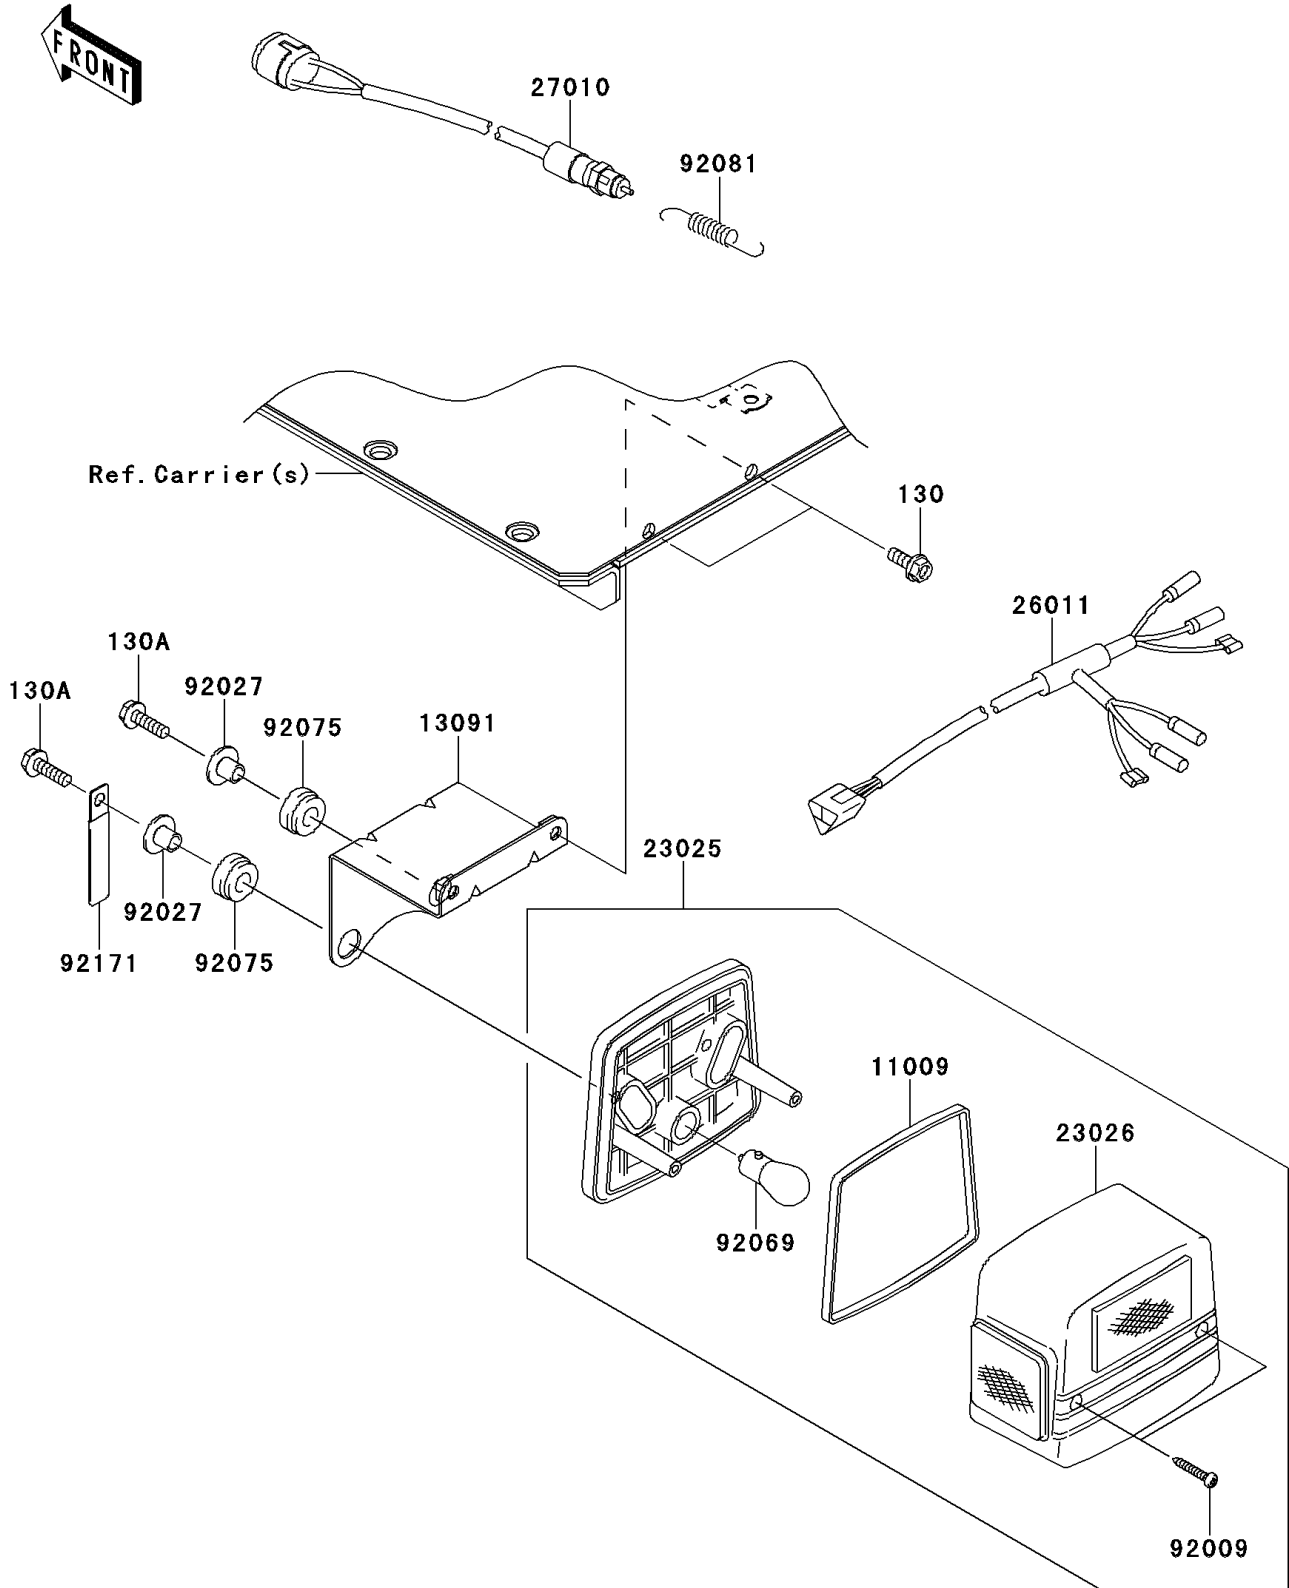

2013 Mule 4010 Trans4x4 PARTS DIAGRAM

Taillight(s)

F2720

2013 Mule 4010 Trans4x4 PARTS LIST

Taillight(s)

ITEM NAME	PART NUMBER	QUANTITY
GASKET,TAIL LAMP (Ref # 11009)	11009-1215	2
HOLDER,TAIL LAMP (Ref # 13091)	13091-1743	2
LAMP-TAIL (Ref # 23025)	23025-1042	2
LENS,TAIL LAMP (Ref # 23026)	23026-1019	2
WIRE-LEAD (Ref # 26011)	26011-1756	1
SWITCH,BRAKE LAMP (Ref # 27010)	27010-1301	1
SCREW,TAPPING,4X25 (Ref # 92009)	92009-1069	4
COLLAR,L=11.1 (Ref # 92027)	92027-194	4
BULB,12V 21/5W (Ref # 92069)	92069-1011	2
DAMPER (Ref # 92075)	92075-277	4
SPRING,HOOK RETURN (Ref # 92081)	92081-1466	1
CLAMP (Ref # 92171)	92171-0652	2
BOLT-FLANGED,6X16 (Ref # 130)	130BA0616	4
BOLT-FLANGED,6X20 (Ref # 130A)	130BA0620	4