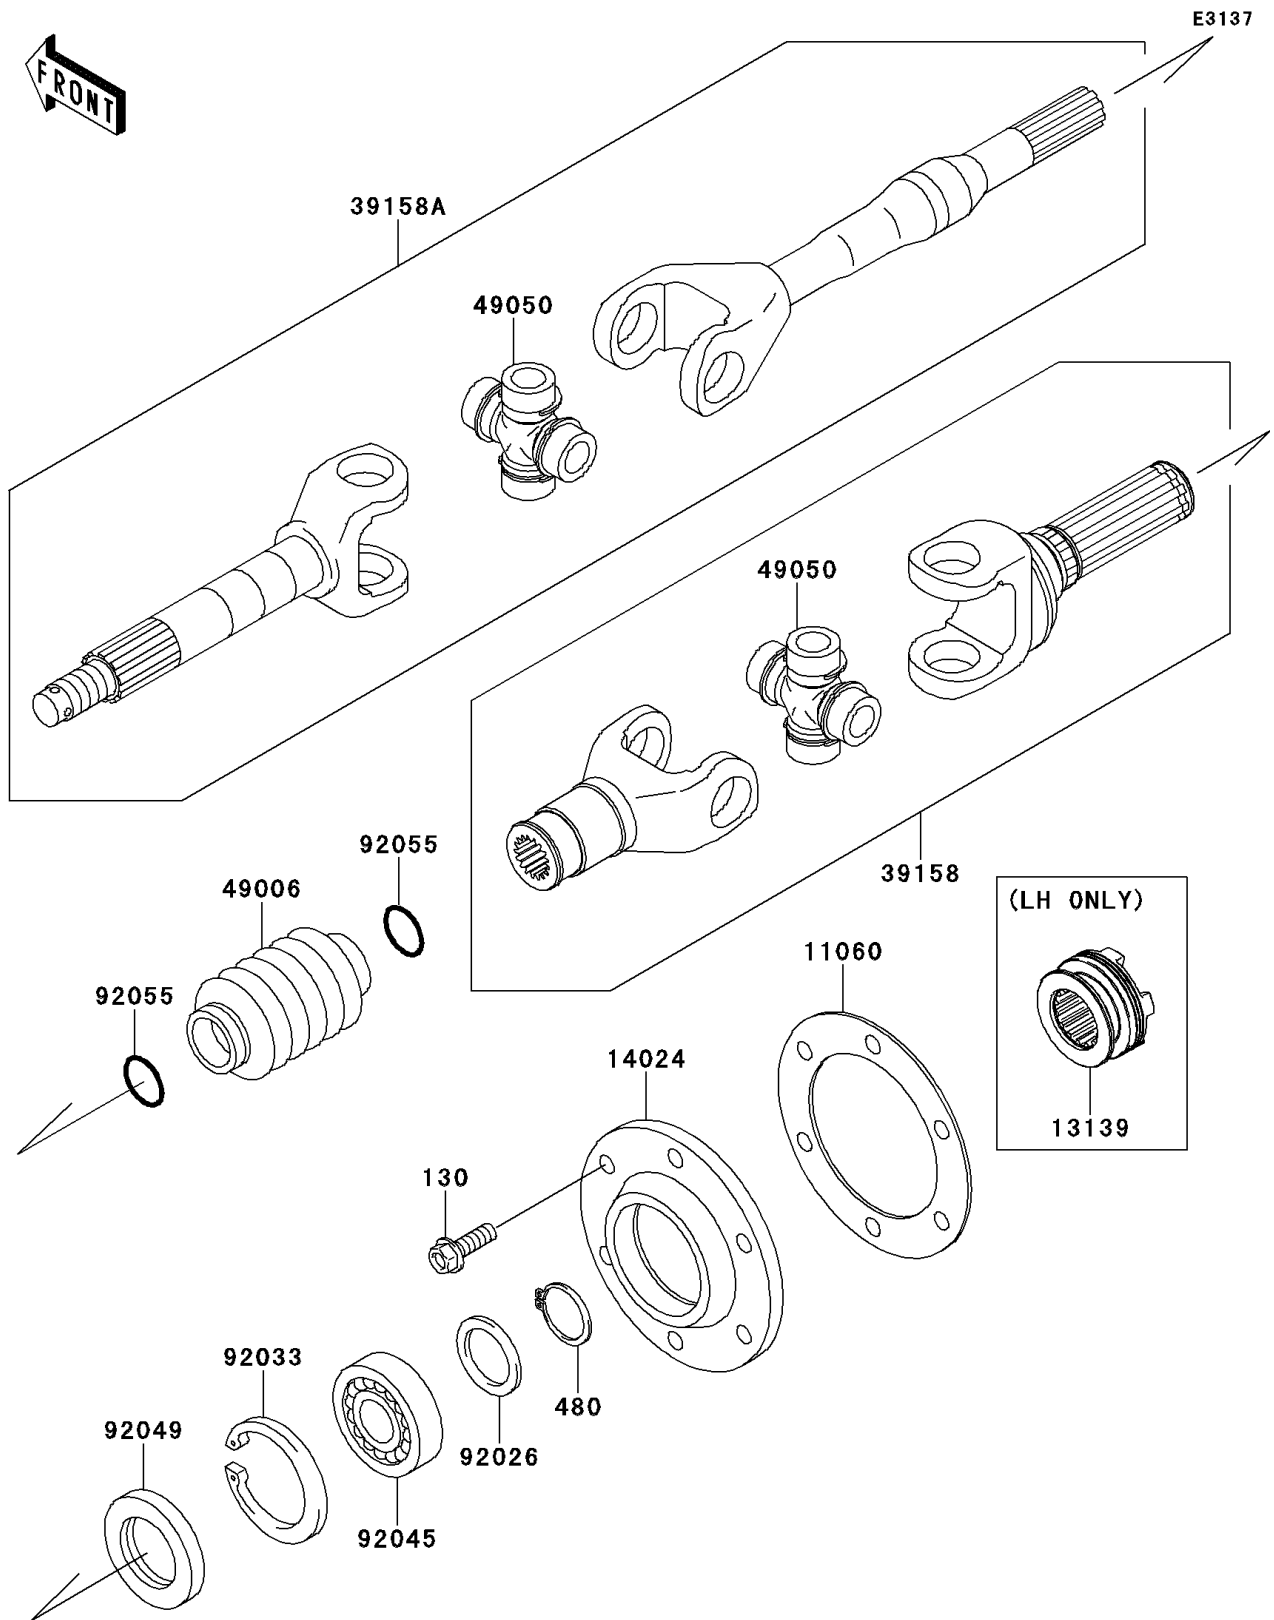

2013 MULE™ 4010 TRANS4x4® PARTS DIAGRAM

Drive Shaft-Rear

2013 MULE™ 4010 TRANS4x4® PARTS LIST

Drive Shaft-Rear

ITEM NAME	PART NUMBER	QUANTITY
GASKET,DRIVESHAFT COVER (Ref # 11060)	11060-1251	2
SHIFTER (Ref # 13139)	13139-0009	1
COVER,DRIVESHAFT (Ref # 14024)	14024-1560	2
SHAFT-ASSY-DRIVE,INSIDE (Ref # 39158)	39158-1119	2
SHAFT-ASSY-DRIVE (Ref # 39158A)	39158-1120	2
BOOT,DRIVE SHAFT (Ref # 49006)	49006-1257	2
SPIDER (Ref # 49050)	49050-0023	4
SPACER,28.1X38X2.6 (Ref # 92026)	92026-1489	2
RING-SNAP,55MM (Ref # 92033)	92033-1274	2
BEARING-BALL,L 6006 (Ref # 92045)	92045-0108	2
SEAL-OIL,TC35X55X8 (Ref # 92049)	92049-1298	2
RING-O,19.5X3.0 (Ref # 92055)	92055-1451	4
BOLT-FLANGED,8X25 (Ref # 130)	130BA0825	12
CIRCLIP-TYPE-C,28MM (Ref # 480)	480J2800	2