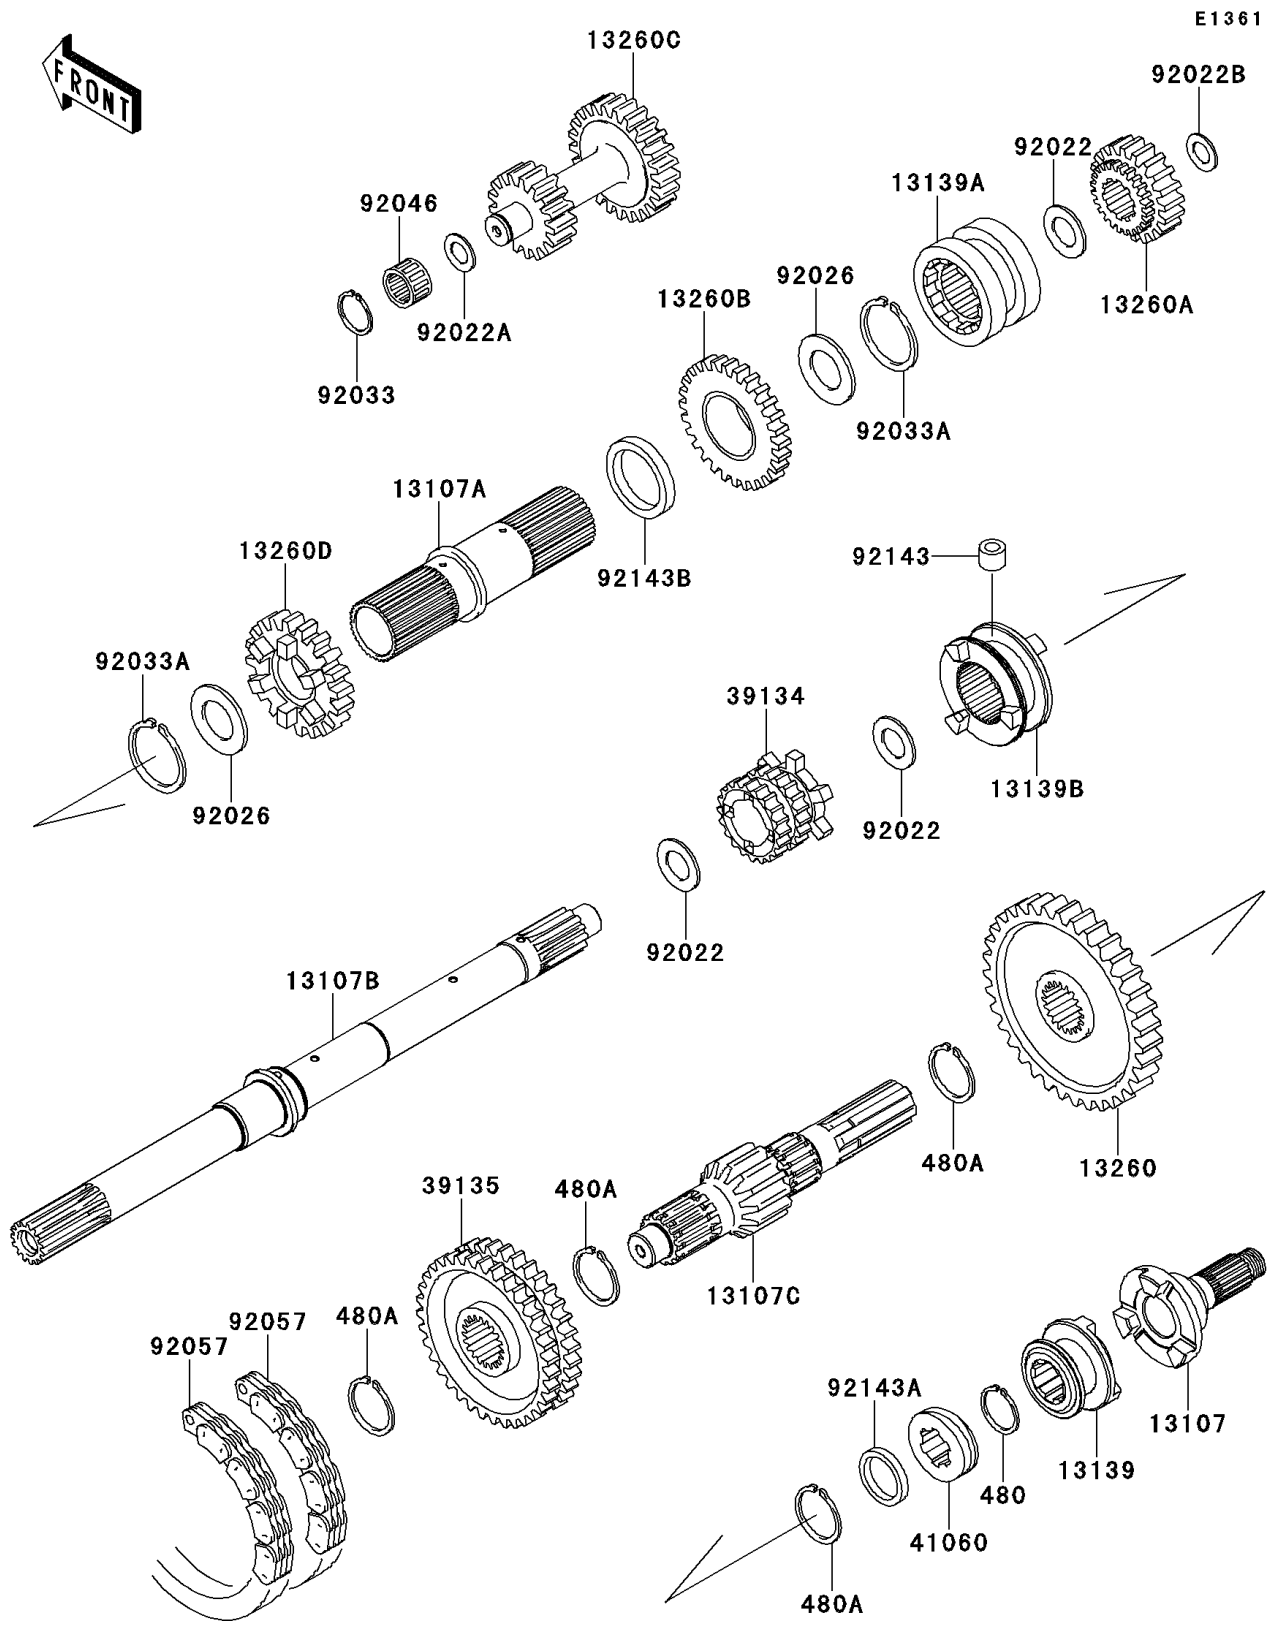

# 2013 Mule 4010 Trans4x4 PARTS DIAGRAM

Transmission

## 2013 Mule 4010 Trans4x4 PARTS LIST

### Transmission

ITEM NAME	PART NUMBER	QUANTITY
SHAFT,2WD/4WD (Ref # 13107)	13107-0106	1
SHAFT,INPUT OUTER (Ref # 13107A)	13107-1309	1
SHAFT,INPUT (Ref # 13107B)	13107-1470	1
SHAFT,OUTPUT,14T (Ref # 13107C)	13107-1517	1
SHIFTER,2WD/4WD (Ref # 13139)	13139-0010	1
SHIFTER,SPEED,HI/LOW (Ref # 13139A)	13139-1069	1
SHIFTER,FR/RR (Ref # 13139B)	13139-1072	1
GEAR,OUTPUT REVERSE,51T (Ref # 13260)	13260-1288	1
GEAR,INPUT REDUCTION,20T (Ref # 13260A)	13260-1289	1
GEAR,INPUT REDUCTION,28T (Ref # 13260B)	13260-1290	1
GEAR,REDUCTION,17T&25T (Ref # 13260C)	13260-1291	1
GEAR,INPUT 28T (Ref # 13260D)	13260-1462	1
SPROCKET-DRIVE,20T (Ref # 39134)	39134-1055	1
SPROCKET-DRIVEN,41T (Ref # 39135)	39135-1055	1
GEAR-METER SCREW (Ref # 41060)	41060-1147	1
WASHER,25.3X33X1 (Ref # 92022)	92022-1109	3
WASHER,17.3X28X1 (Ref # 92022A)	92022-255	1
WASHER,17.3X30X1.4 (Ref # 92022B)	92022-270	1
SPACER,35.3X44X0.5 (Ref # 92026)	92026-1375	2
RING-SNAP (Ref # 92033)	92033-032	1
RING-SNAP (Ref # 92033A)	92033-1269	2
BEARING-NEEDLE,K17X23X13.8 (Ref # 92046)	92046-1184	1
CHAIN,REVERSE,81RH2520,54L (Ref # 92057)	92057-1364	2
COLLAR,8X14X10.5 (Ref # 92143)	92143-1497	1
COLLAR,25X32X4.5 (Ref # 92143A)	92143-1597	1
COLLAR (Ref # 92143B)	92143-1599	1
CIRCLIP-TYPE-C,25MM (Ref # 480)	480J2500	1
CIRCLIP-TYPE-C,30MM (Ref # 480A)	480J3000	4