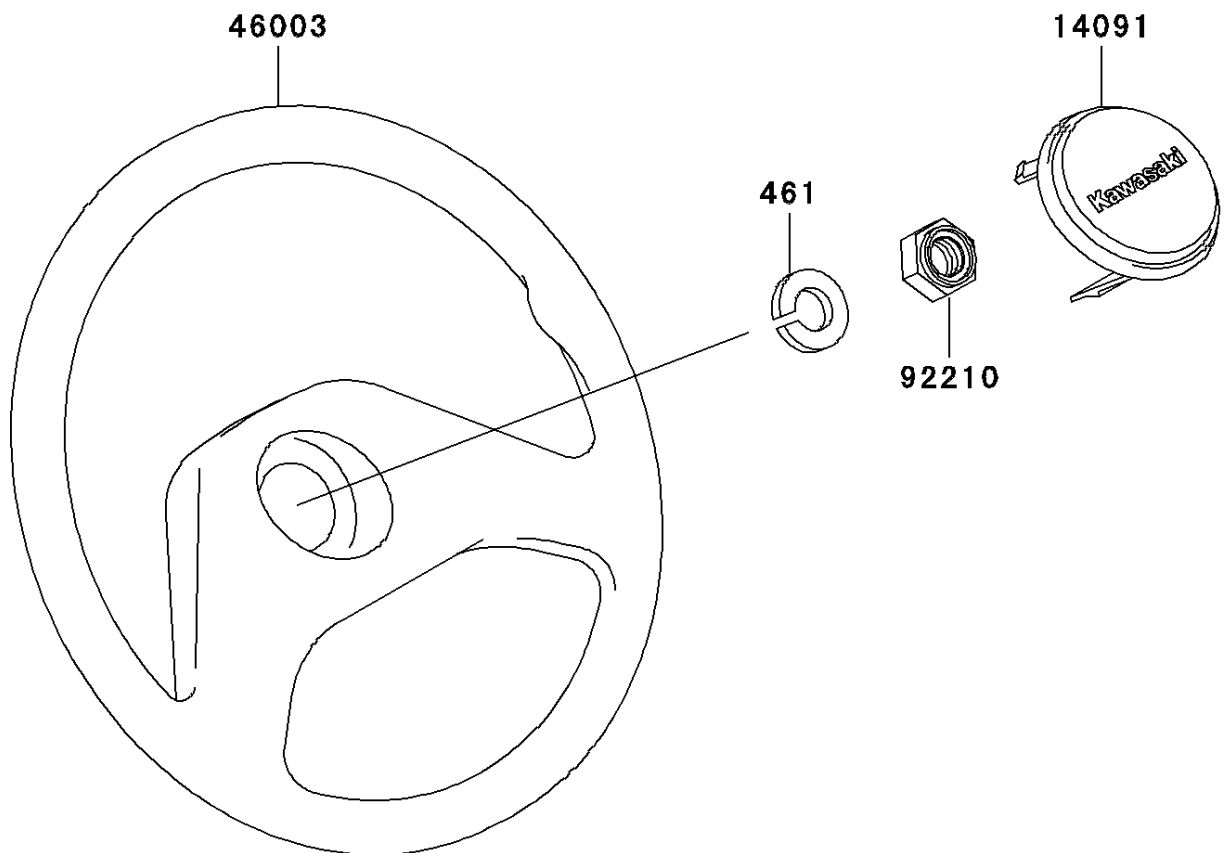

2010 Mule 4010 Trans4x4 Diesel Realtree APG HD

Kawasaki
Let the Good Times Roll®

PARTS DIAGRAM

Steering Wheel

F2311

2010 Mule 4010 Trans4x4 Diesel Realtree APG HD

PARTS LIST

Steering Wheel

ITEM NAME	PART NUMBER	QUANTITY
COVER,HORN SWITCH (Ref # 14091)	14091-1247	1
HANDLE (Ref # 46003)	46003-1308	1
NUT,LOCK,12MM (Ref # 92210)	92210-1249	1
WASHER-SPRING,12MM (Ref # 461)	461DA1200	1