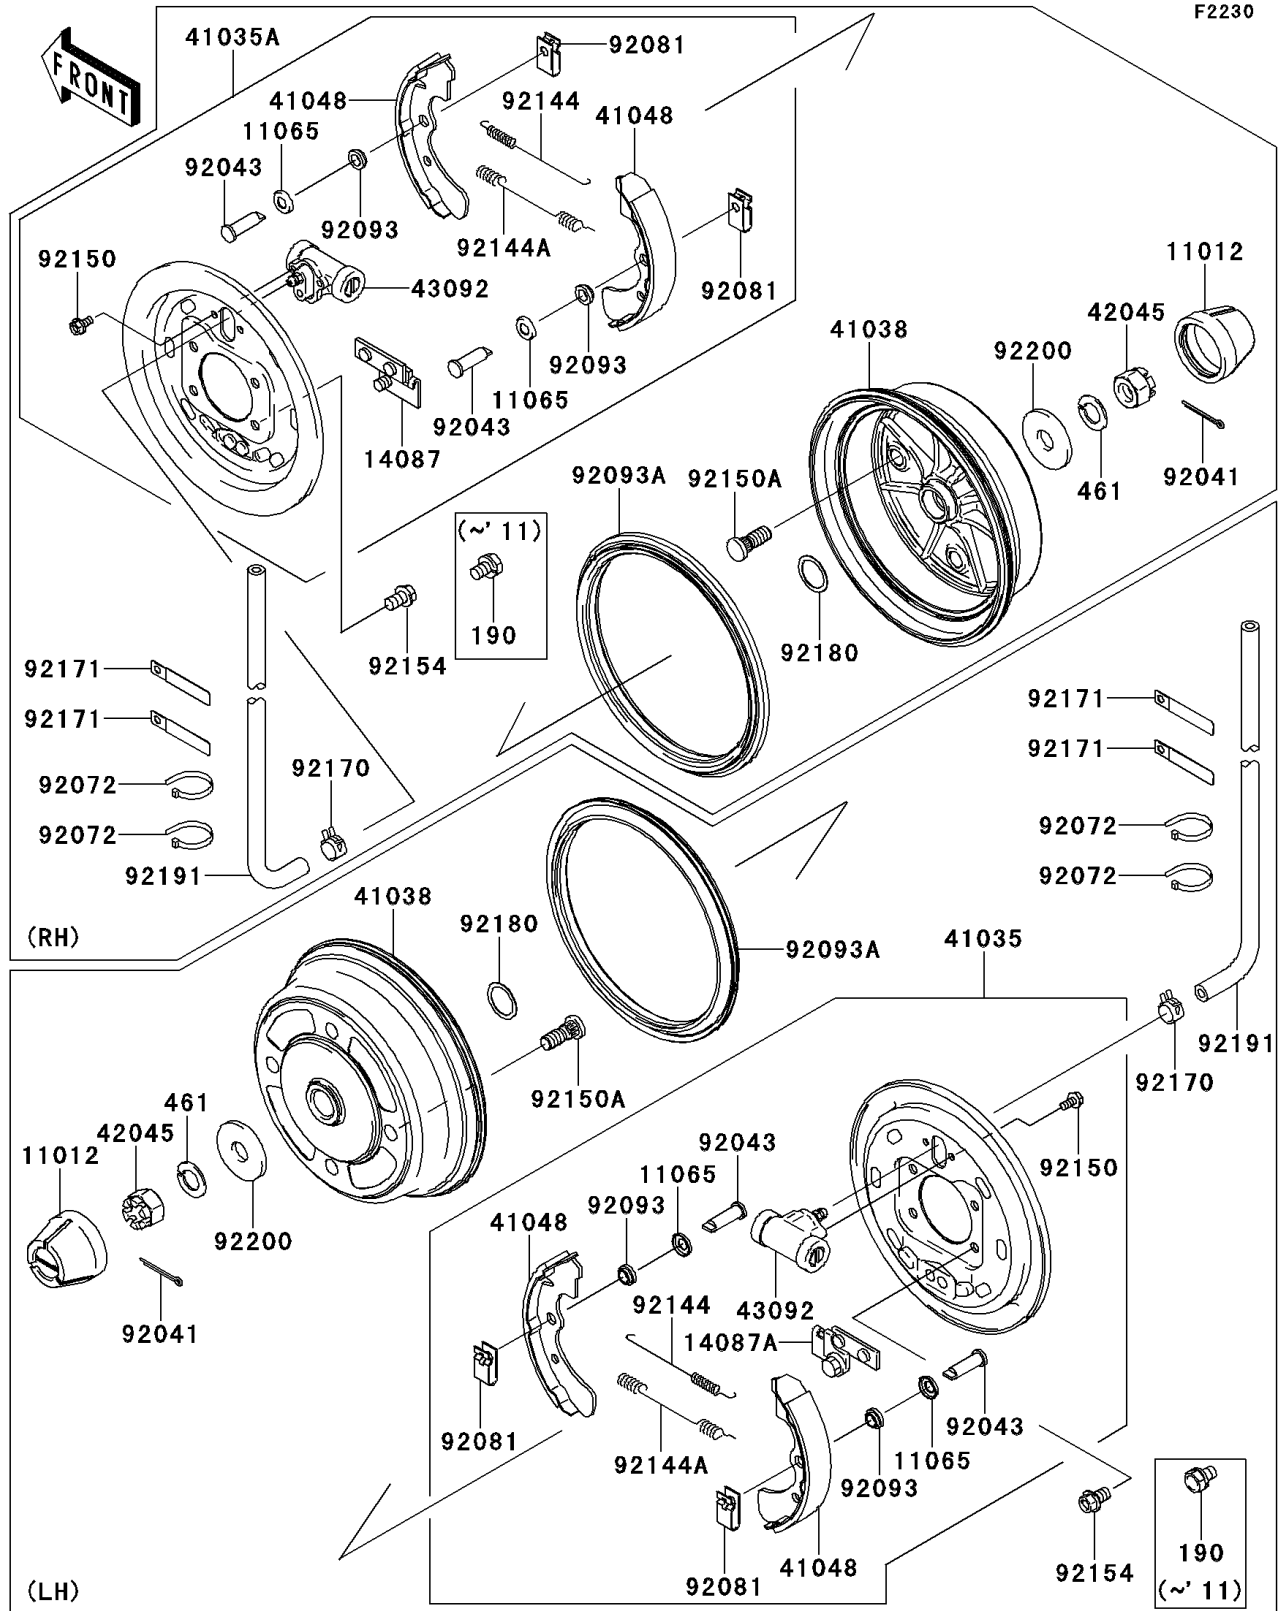

# 2011 Mule 4010 Trans4x4 Realtree APG HD

## PARTS DIAGRAM Front Hubs/Brakes

## PARTS LIST

### Front Hubs/Brakes

ITEM NAME	PART NUMBER	QUANTITY
CAP,WHEEL (Ref # 11012)	11012-1969	2
CAP (Ref # 11065)	11065-1175	4
RETAINER-ASSY,RH (Ref # 14087)	14087-1001	1
RETAINER-ASSY,LH (Ref # 14087A)	14087-1002	1
PANEL-ASSY-BRAKE,FR,LH (Ref # 41035)	41035-7502	1
PANEL-ASSY-BRAKE,FR,RH (Ref # 41035A)	41035-7504	1
DRUM,FRONT BRAKE (Ref # 41038)	41038-7501	2
SHOE-BRAKE (Ref # 41048)	41048-7501	4
NUT,CASTLE,18MM (Ref # 42045)	42045-018	2
CYLINDER,FRONT BRAKE PANEL (Ref # 43092)	43092-1054	2
COTTER,4.0X35 (Ref # 92041)	92041-1053	2
PIN (Ref # 92043)	92043-1636	4
BAND,L=123 (Ref # 92072)	92072-030	4
SPRING,SHOE CLAMP (Ref # 92081)	92081-1904	4
SEAL (Ref # 92093)	92093-1532	4
SEAL,BS184.8X13.5ZS (Ref # 92093A)	92093-1543	2
SPRING,BRAKE (Ref # 92144)	92144-1300	2
SPRING,BRAKE (Ref # 92144A)	92144-1301	2
BOLT,FLANGED,6X12 (Ref # 92150)	92150-1166	4
BOLT (Ref # 92150A)	92150-1366	8
CLAMP (Ref # 92170)	92170-2042	2
CLAMP (Ref # 92171)	92171-0652	4
SHIM,25.2X32.5X0.6 (Ref # 92180)	92180-1353	2
TUBE,4.7X9.5X1100 (Ref # 92191)	92191-1525	2
WASHER,18.5X52X4.5 (Ref # 92200)	92200-1474	2
BOLT-UPSET-WS,10X16 (Ref # 190)	190BA1016	8
WASHER-SPRING,18MM (Ref # 461)	461DA1800	2