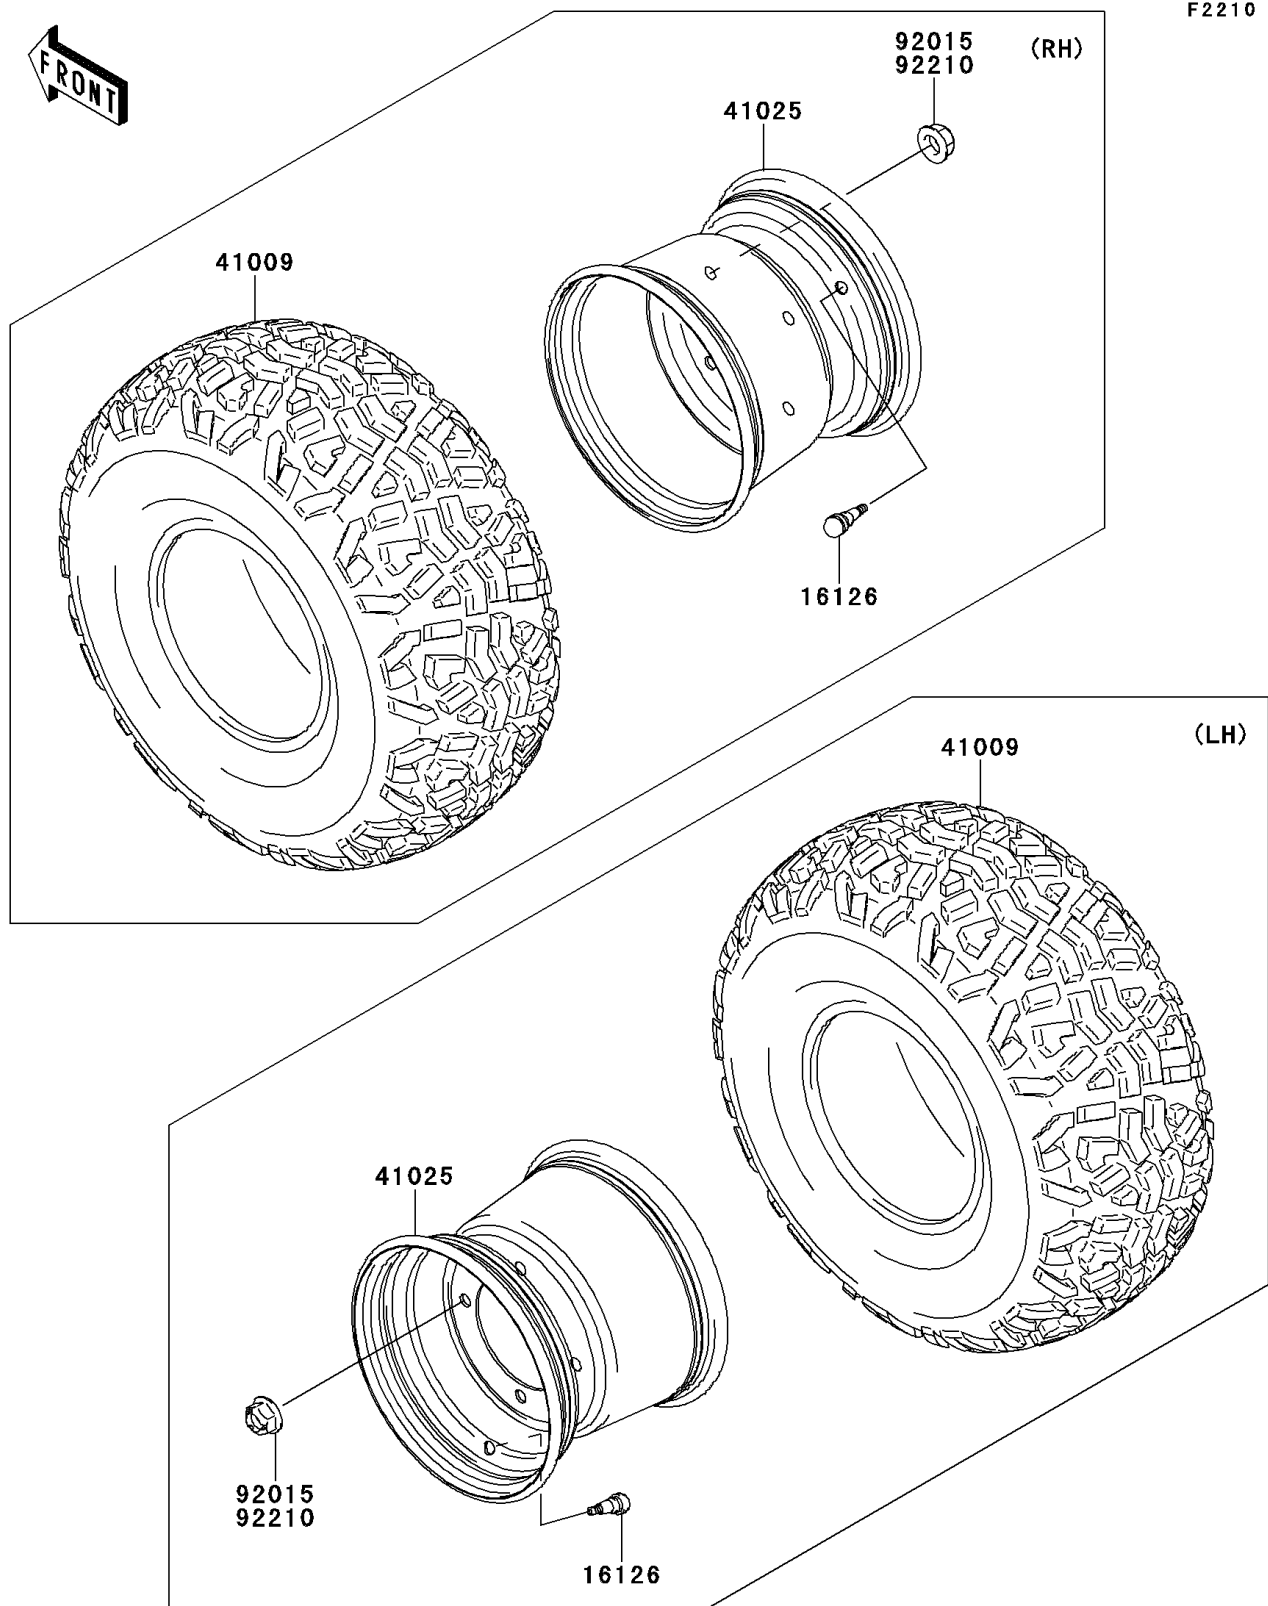

## PARTS DIAGRAM

### Wheels/Tires

## PARTS LIST

### Wheels/Tires

ITEM NAME	PART NUMBER	QUANTITY
VALVE (Ref # 16126)	16126-4001	4
TIRE,23X11.00-10 4PR (Ref # 41009)	41009-0294	4
RIM,10X8.5AT,F.S.BLACK (Ref # 41025)	41025-7504-397	4
NUT,12MM (Ref # 92015)	92015-1706	16