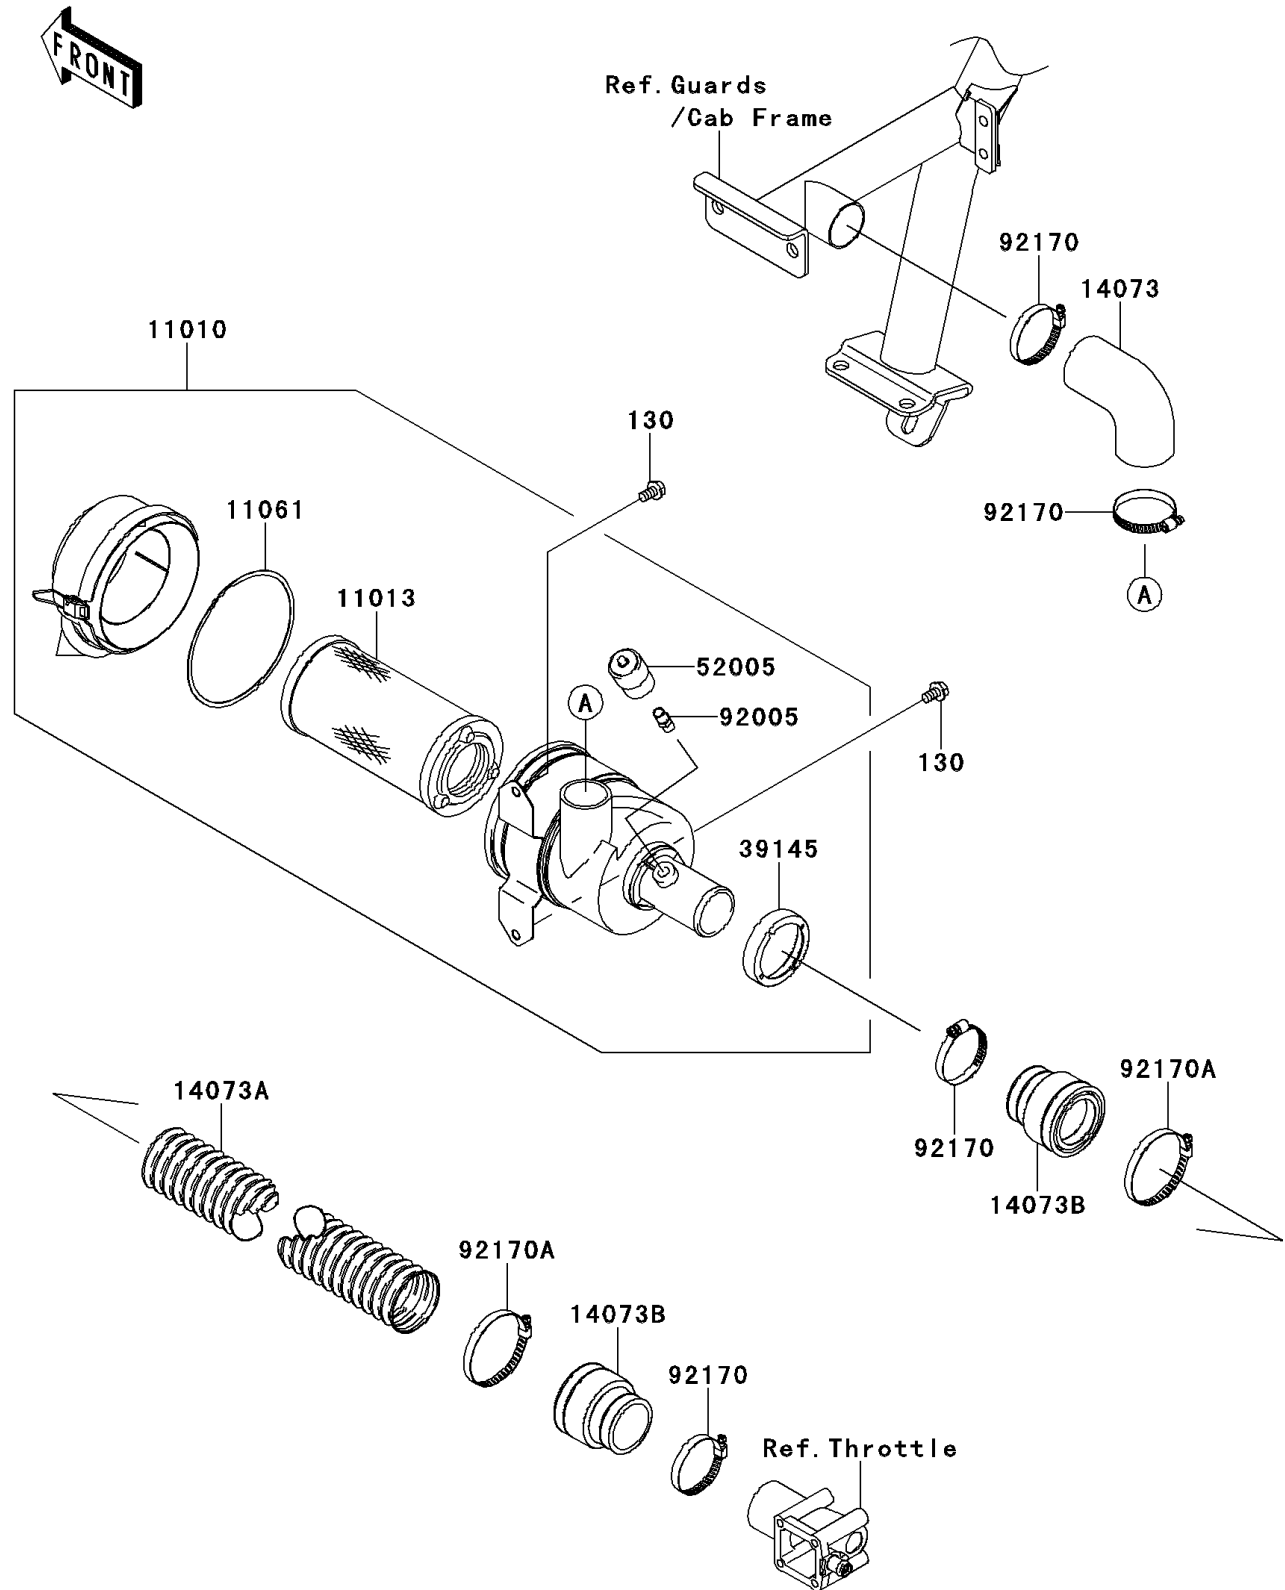

2009 Mule 4010 Trans4x4 Hardwoods Green HD

PARTS DIAGRAM Air Cleaner(S9F/SAF)

E1130

2009 Mule 4010 Trans4x4 Hardwoods Green HD

PARTS LIST

Air Cleaner(S9F/SAF)

ITEM NAME	PART NUMBER	QUANTITY
FILTER-ASSY-AIR (Ref # 11010)	11010-0177	1
ELEMENT-AIR FILTER (Ref # 11013)	11013-1290	1
GASKET,AIR FILTER (Ref # 11061)	11061-1078	1
DUCT,RR BAR-A/C (Ref # 14073)	14073-0235	1
DUCT (Ref # 14073A)	14073-7504	1
DUCT,ADAPTER (Ref # 14073B)	14073-7505	2
TRIM-SEAL (Ref # 39145)	39145-1133	1
GAUGE,AIR (Ref # 52005)	52005-7502	1
FITTING,AIR FILTER (Ref # 92005)	92005-1386	1
CLAMP (Ref # 92170)	92170-1674	4
CLAMP (Ref # 92170A)	92170-1764	2
BOLT-FLANGED,8X14 (Ref # 130)	130BB0814	2