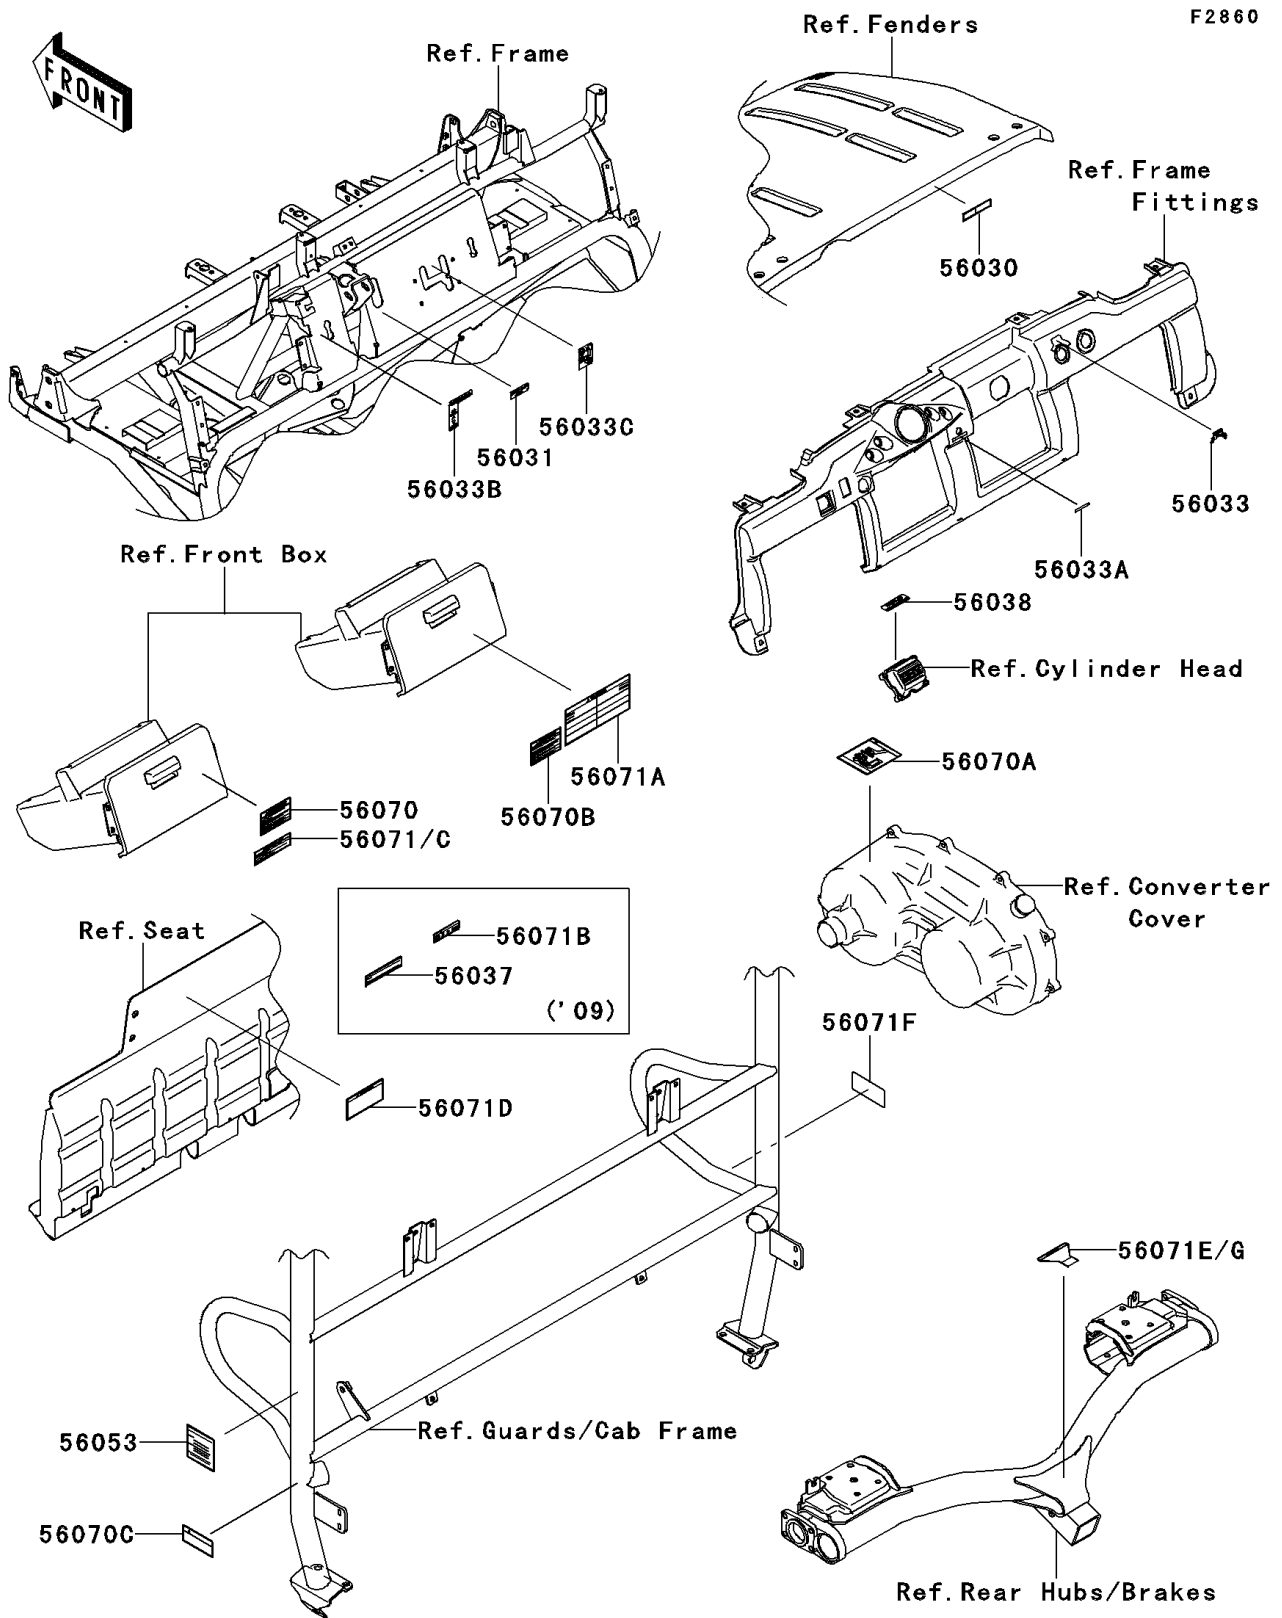

2011 MULE™ 4000

PARTS DIAGRAM

Labels

2011 MULE™ 4000

PARTS LIST

Labels

ITEM NAME	PART NUMBER	QUANTITY
LABEL,OPERATING HOOD (Ref # 56030)	56030-0267	1
LABEL-MANUAL,BRAKE FLUID LEVEL (Ref # 56031)	56031-1818	1
LABEL-MANUAL,IGNITION (Ref # 56033)	56033-0212	1
LABEL-MANUAL,POWER STEERING (Ref # 56033A)	56033-0213	1
LABEL-MANUAL,DIFF MODE (Ref # 56033B)	56033-1183	1
LABEL-MANUAL,SHIFT (Ref # 56033C)	56033-1205	1
LABEL-BRAND (Ref # 56038)	56038-2782	1
LABEL-SPECIFICATION,TIRE (Ref # 56053)	56053-7534	1
LABEL-WARNING,OFF-HIGHWAY (Ref # 56070)	56070-0050	1
LABEL-WARNING,HOT SURFACES (Ref # 56070A)	56070-0051	1
LABEL-WARNING,BONNET OPERATION (Ref # 56070B)	56070-0053	1
LABEL-WARNING,BED RAISED (Ref # 56070C)	56070-7515	1
LABEL-WARNING,GENERAL (Ref # 56071A)	56071-0101	1
LABEL-WARNING,SHIFT CAUTION (Ref # 56071C)	56071-0128	1
LABEL-WARNING,CARGO BED (Ref # 56071D)	56071-0136	1
LABEL-WARNING,GASOLINE (Ref # 56071F)	56071-7501	1
LABEL-WARNING,TRAILER HITCH (Ref # 56071G)	56071-7511	1