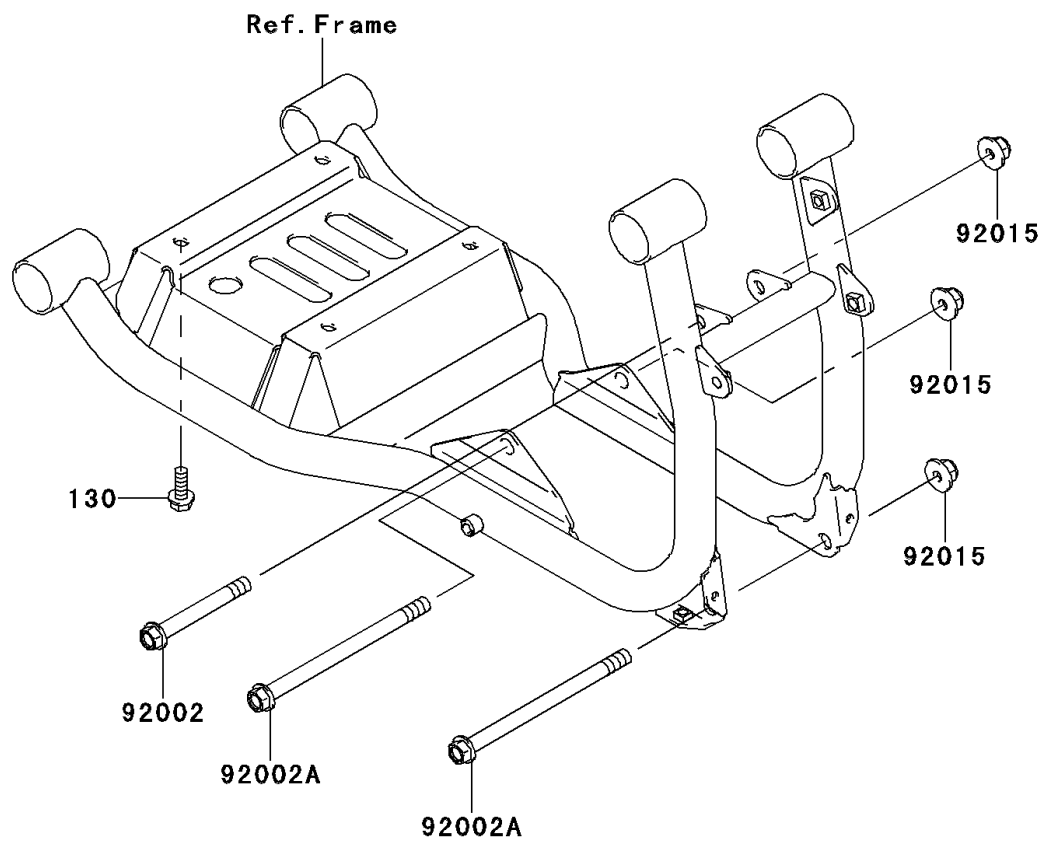

2011 MULE™ 4000

PARTS DIAGRAM

Engine Mount

F2122