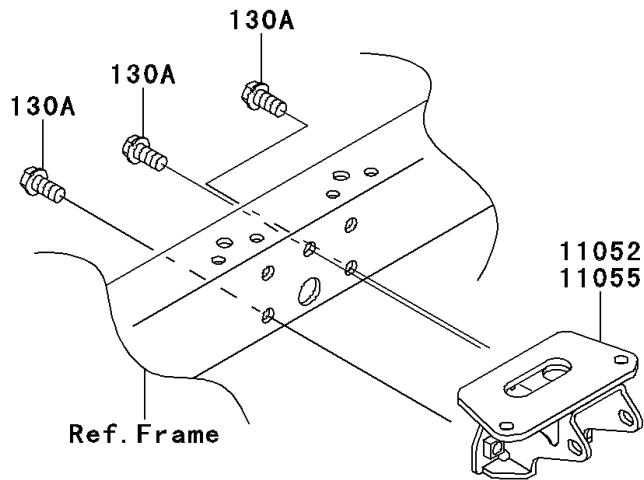

2011 MULE™ 4000

PARTS DIAGRAM

Engine Mount

F2122