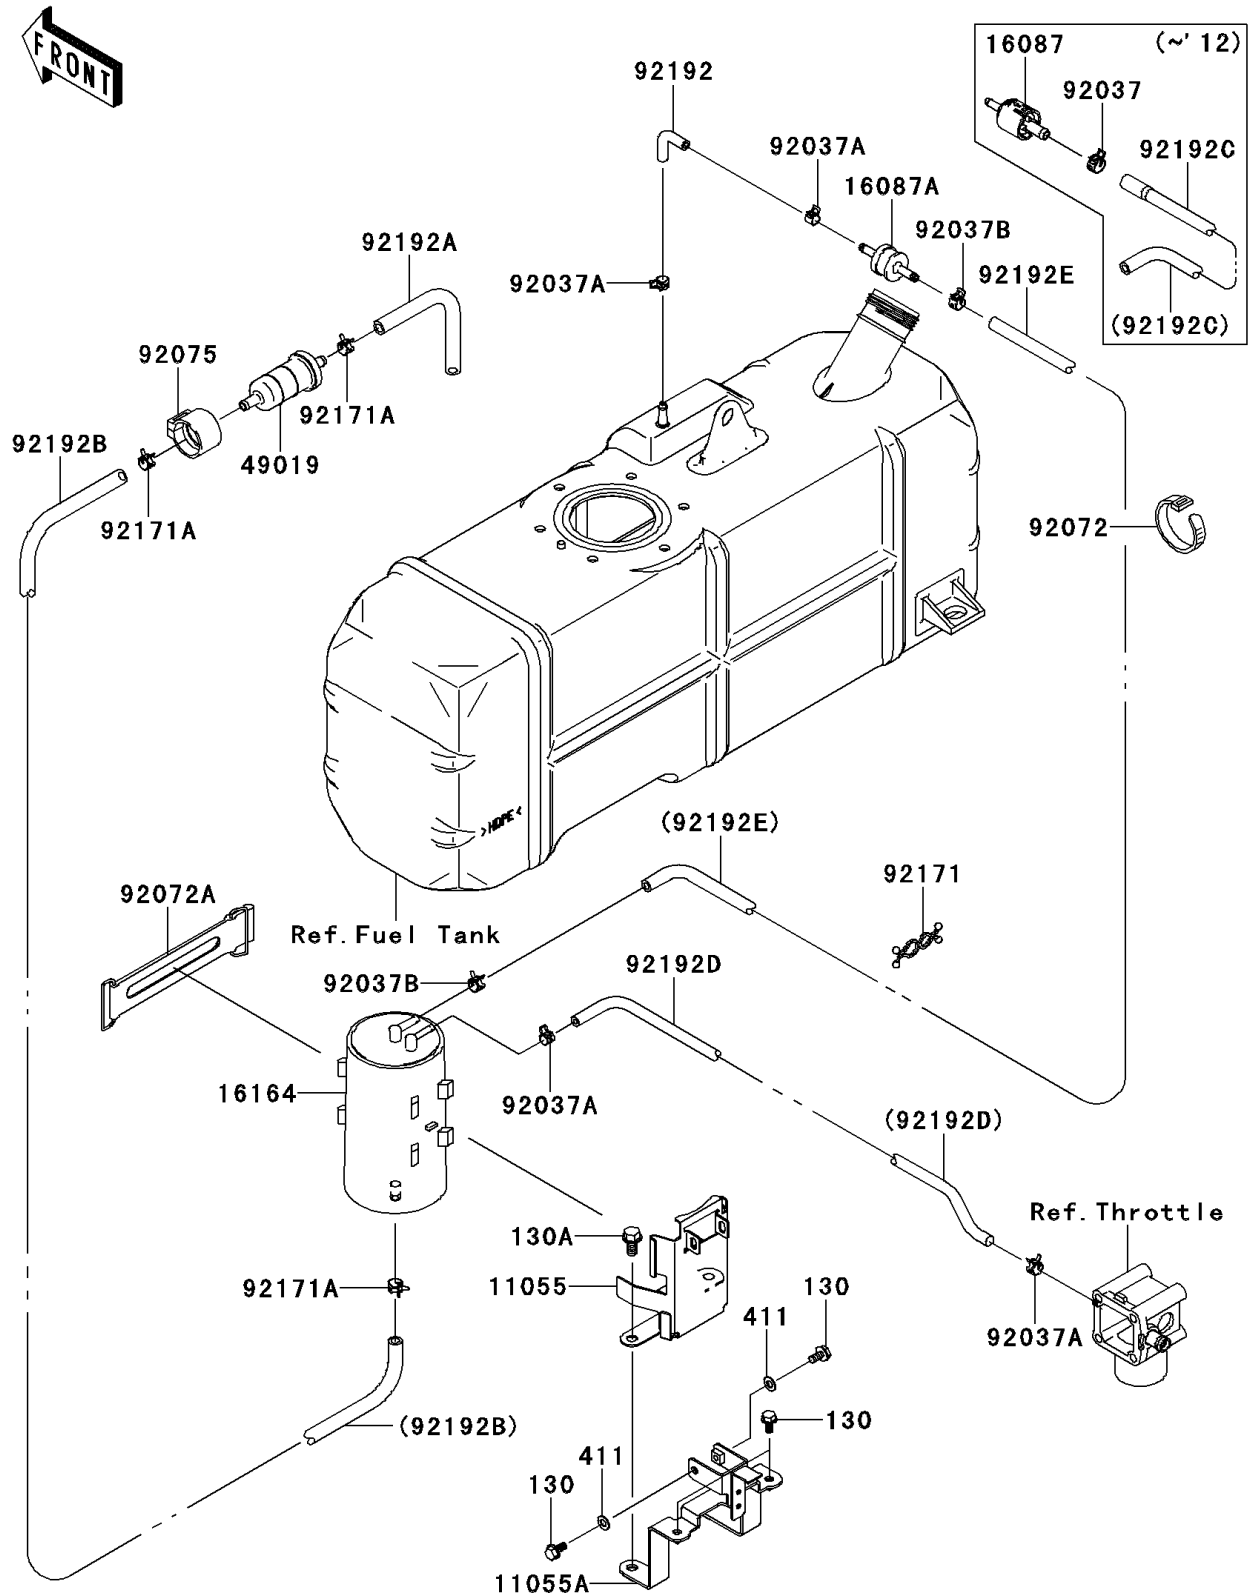

2012 MULE™ 4000 PARTS DIAGRAM

Fuel Evaporative System(PBF-PDF)

E1650A

2012 MULE™ 4000 PARTS LIST

Fuel Evaporative System(PBF-PDF)

ITEM NAME	PART NUMBER	QUANTITY
BRACKET,UPP (Ref # 11055)	11055-0263	1
BRACKET,LWR (Ref # 11055A)	11055-0407	1
CANISTER (Ref # 16164)	16164-0007	1
FILTER-FUEL (Ref # 49019)	49019-1055	1
CLAMP,TUBE (Ref # 92037A)	92037-1461	4
CLAMP,TUBE (Ref # 92037B)	92037-1505	1
BAND,L=186 (Ref # 92072)	92072-056	1
BAND,L=168 (Ref # 92072A)	92072-1306	1
DAMPER,FUEL FILTER (Ref # 92075)	92075-1853	1
CLAMP (Ref # 92171)	92171-0476	1
CLAMP (Ref # 92171A)	92171-0515	3
TUBE,FUEL TANK-CHECK VALVE (Ref # 92192)	92192-0067	1
TUBE,FILTER-AIR (Ref # 92192A)	92192-0609	1
TUBE,CANISTER-FUEL FILTER (Ref # 92192B)	92192-0713	1
TUBE,4.5X9.5X460 (Ref # 92192D)	92192-0909	1
BOLT-FLANGED,6X12 (Ref # 130)	130BB0612	4
BOLT-FLANGED,8X16 (Ref # 130A)	130BB0816	2
WASHER-PLAIN,6.5X13X1 (Ref # 411)	411AB0600	2