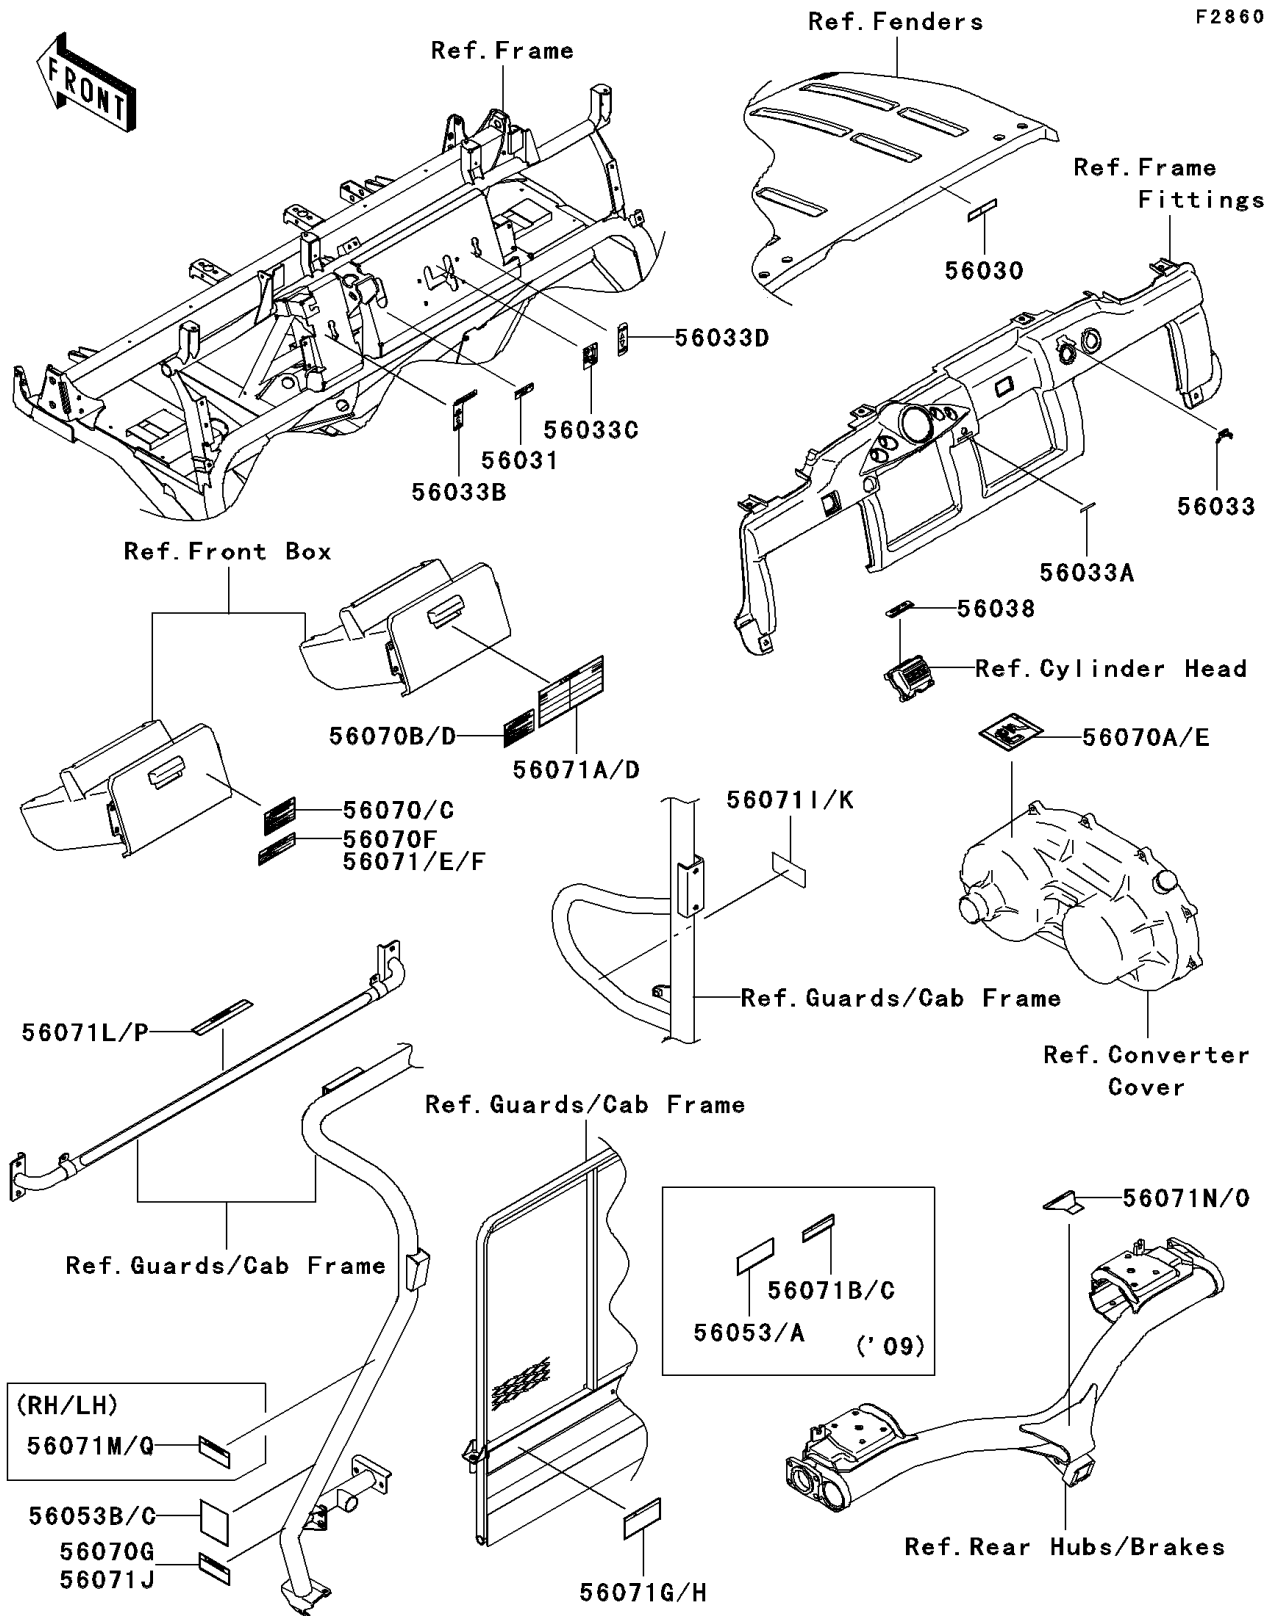

# 2011 Mule 4010 Trans4x4 PARTS DIAGRAM

Labels

## 2011 Mule 4010 Trans4x4 PARTS LIST

### Labels

ITEM NAME	PART NUMBER	QUANTITY
LABEL,OPERATING HOOD (Ref # 56030)	56030-0267	1
LABEL-MANUAL,BRAKE FLUID LEVEL (Ref # 56031)	56031-1818	1
LABEL-MANUAL,IGNITION (Ref # 56033)	56033-0212	1
LABEL-MANUAL,POWER STEERING (Ref # 56033A)	56033-0213	1
LABEL-MANUAL,DIFF MODE (Ref # 56033B)	56033-1183	1
LABEL-MANUAL,SHIFT (Ref # 56033C)	56033-1186	1
LABEL-MANUAL,2WD/4WD (Ref # 56033D)	56033-1187	1
LABEL-BRAND (Ref # 56038)	56038-2782	1
LABEL-SPECIFICATION,TIRE (Ref # 56053C)	56053-7534	1
LABEL-WARNING,OFF-HIGHWAY (Ref # 56070)	56070-0050	1
LABEL-WARNING,HOT SURFACES (Ref # 56070A)	56070-0051	1
LABEL-WARNING,BONNET OPERATION (Ref # 56070B)	56070-0053	1
LABEL-WARNING,BED RAISED (Ref # 56070G)	56070-7515	1
LABEL-WARNING,GENERAL (Ref # 56071A)	56071-0102	1
LABEL-WARNING,SHIFT CAUTION (Ref # 56071E)	56071-0128	1
LABEL-WARNING,CARGO BED (Ref # 56071G)	56071-0137	1
LABEL-WARNING,GASOLINE (Ref # 56071I)	56071-7501	1
LABEL-WARNING,TRAILER HITCH (Ref # 56071N)	56071-7511	1
LABEL-WARNING,REAR SEAT (Ref # 56071P)	56071-7513	1
LABEL-WARNING,CAB FRAME (Ref # 56071Q)	56071-7514	2