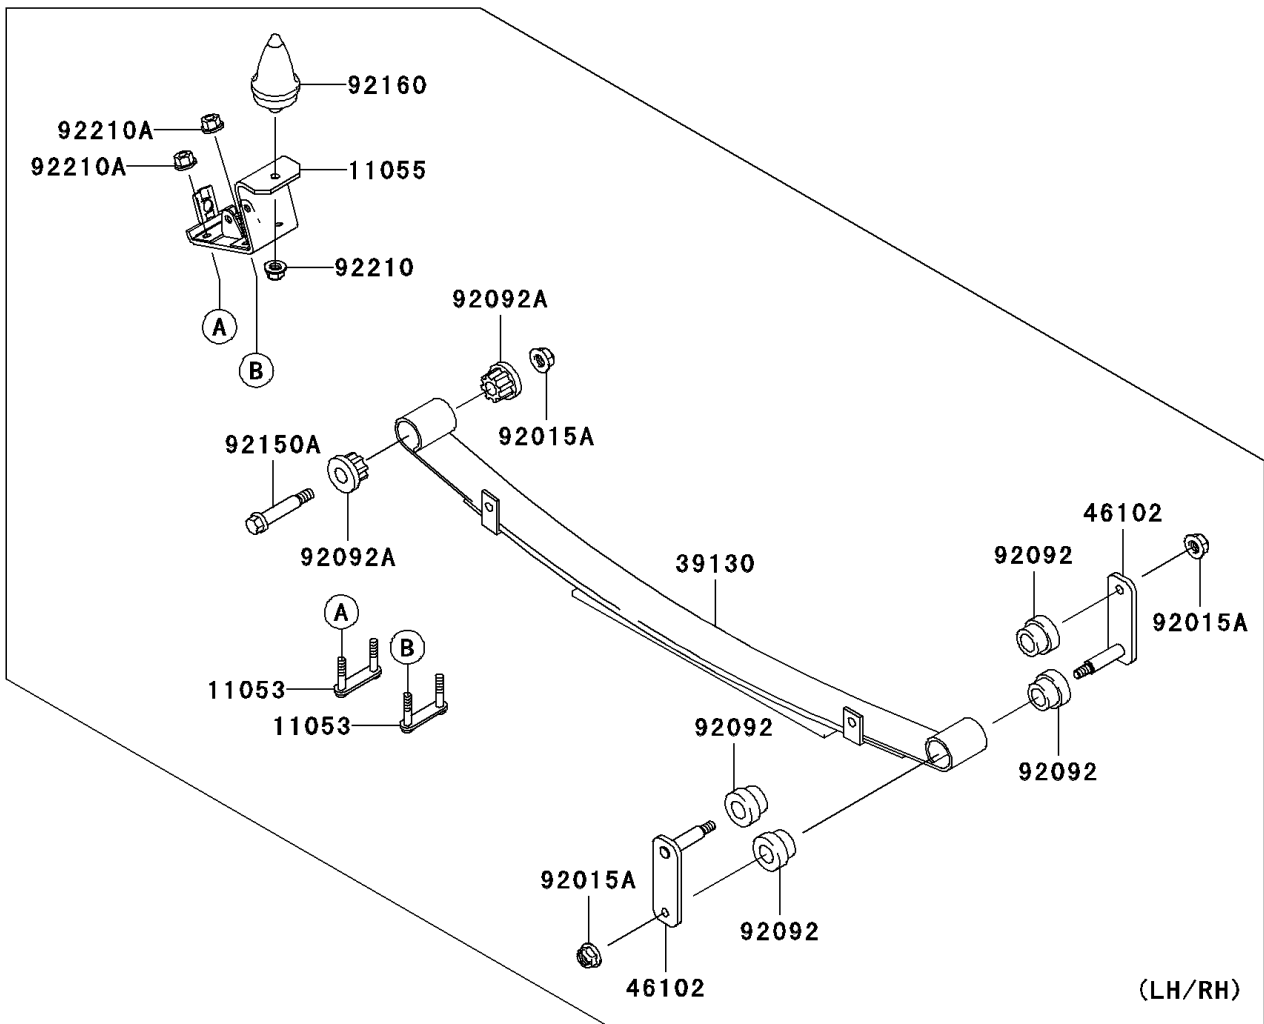

2011 Mule 4010 Trans4x4 PARTS DIAGRAM

Rear Suspension

F2153

2011 Mule 4010 Trans4x4 PARTS LIST

Rear Suspension

ITEM NAME	PART NUMBER	QUANTITY
BRACKET,LEAF SPRING (Ref # 11053)	11053-7564	4
BRACKET,LEAF SPRING (Ref # 11055)	11055-7504	2
SPRING-LEAF (Ref # 39130)	39130-1066	2
ROD,LEAF SPRING,RR (Ref # 46102)	46102-1338	4
NUT,LOCK,10MM (Ref # 92015)	92015-1597	4
NUT,12MM (Ref # 92015A)	92015-1706	6
WASHER,11.5X20.5X1.6 (Ref # 92022)	92022-1768	4
BUSHING-RUBBER (Ref # 92092)	92092-1083	8
BUSHING-RUBBER (Ref # 92092A)	92092-1084	4
BOLT,FLANGED,10X57 (Ref # 92150)	92150-1227	4
BOLT,12MM (Ref # 92150A)	92150-1284	2
DAMPER,BUMP STOPPER (Ref # 92160)	92160-1136	2
NUT,LOCK,FLANGED,10MM (Ref # 92210)	92210-0276	2
NUT,LOCK,10MM (Ref # 92210A)	92210-1204	8