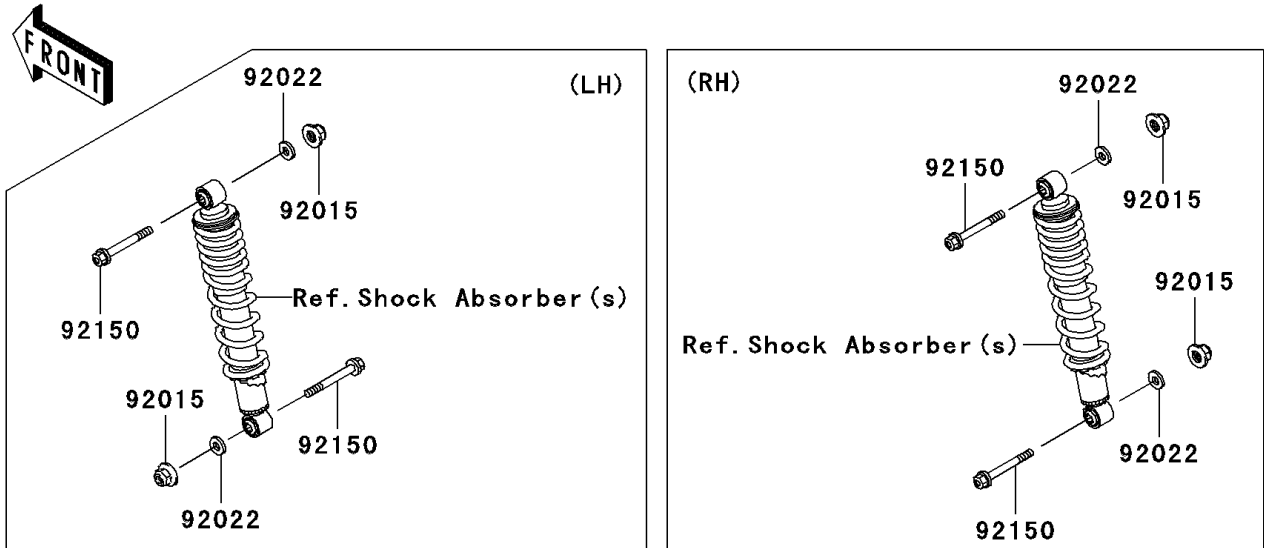

2011 Mule 4010 Trans4x4 PARTS DIAGRAM

Rear Suspension

F2153

2011 Mule 4010 Trans4x4 PARTS LIST

Rear Suspension

ITEM NAME	PART NUMBER	QUANTITY
BRACKET,LEAF SPRING (Ref # 11053)	11053-7564	4
BRACKET,LEAF SPRING (Ref # 11055)	11055-7504	2
SPRING-LEAF (Ref # 39130)	39130-1066	2
ROD,LEAF SPRING,RR (Ref # 46102)	46102-1338	4
NUT,LOCK,10MM (Ref # 92015)	92015-1597	4
NUT,12MM (Ref # 92015A)	92015-1706	6
WASHER,11.5X20.5X1.6 (Ref # 92022)	92022-1768	4
BUSHING-RUBBER (Ref # 92092)	92092-1083	8
BUSHING-RUBBER (Ref # 92092A)	92092-1084	4
BOLT,FLANGED,10X57 (Ref # 92150)	92150-1227	4
BOLT,12MM (Ref # 92150A)	92150-1284	2
DAMPER,BUMP STOPPER (Ref # 92160)	92160-1136	2
NUT,LOCK,FLANGED,10MM (Ref # 92210)	92210-0276	2
NUT,LOCK,10MM (Ref # 92210A)	92210-1204	8