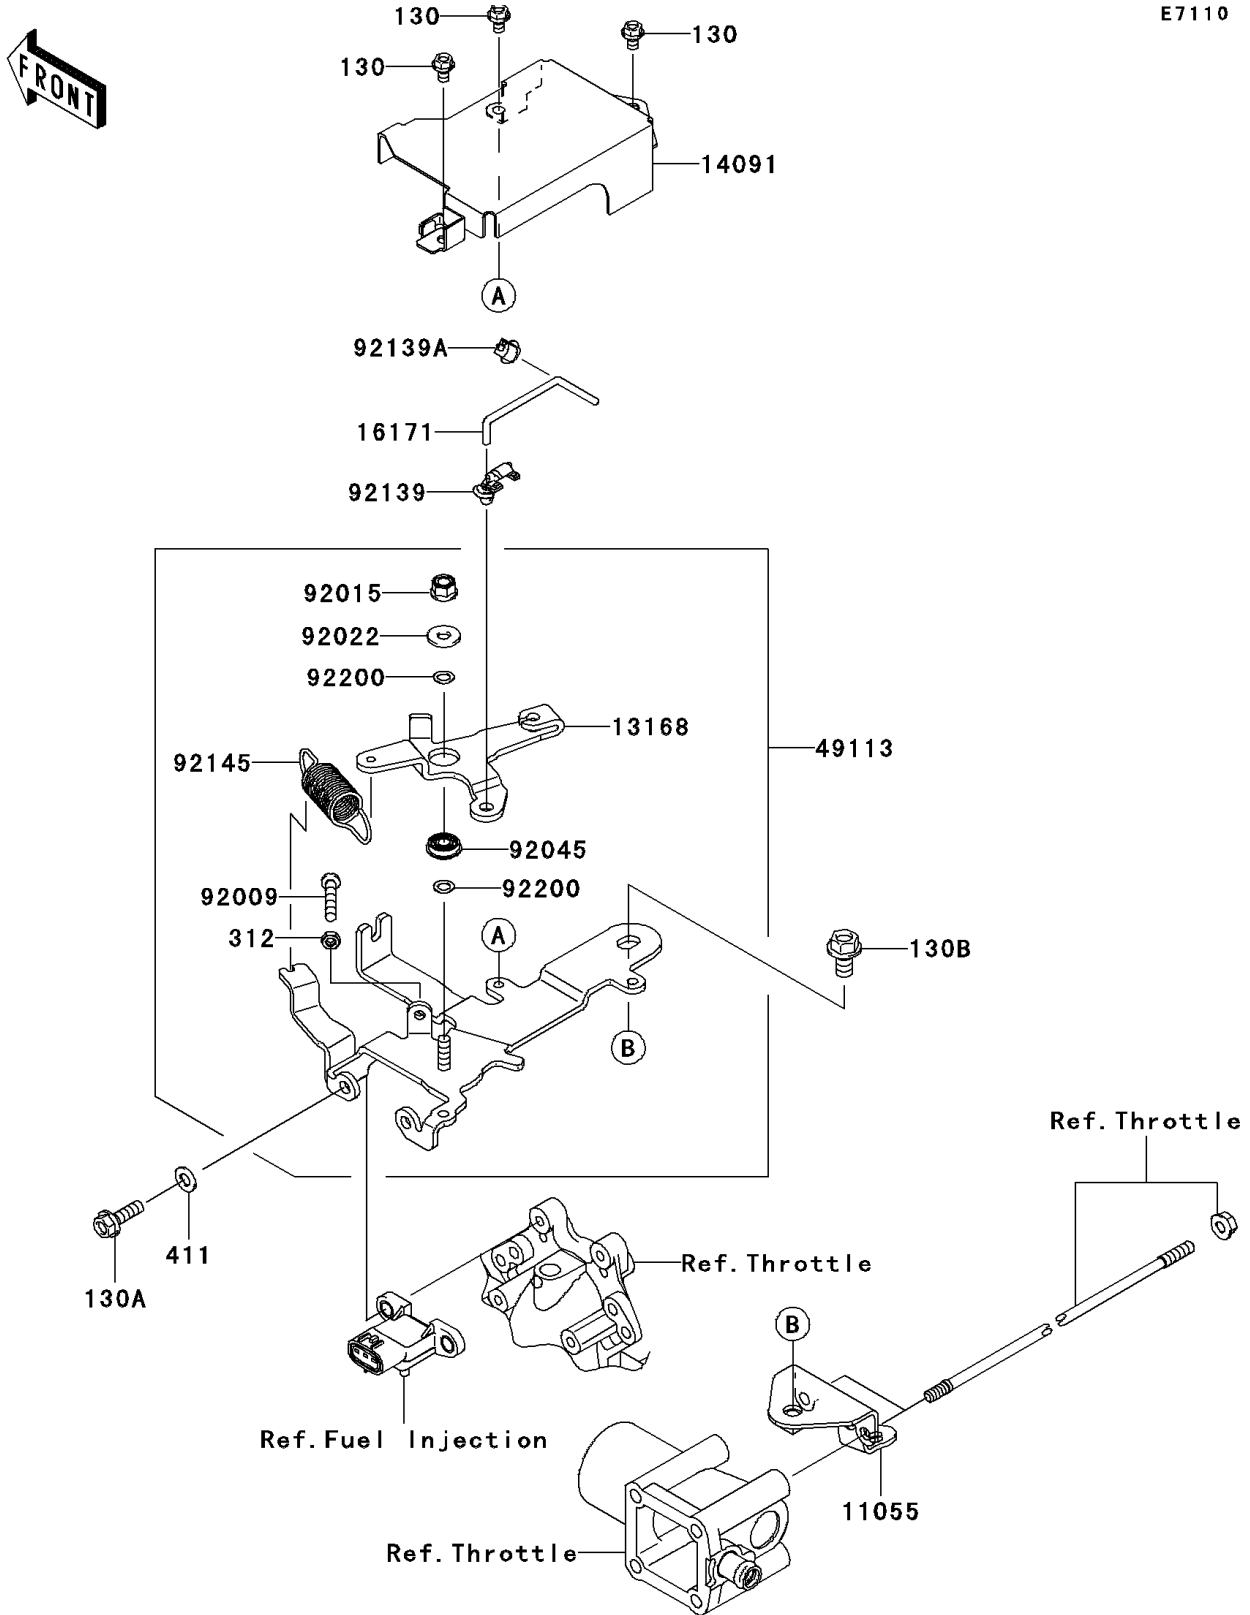

# 2011 Mule 4010 Trans4x4 PARTS DIAGRAM

Control

E7110

## 2011 Mule 4010 Trans4x4 PARTS LIST

### Control

ITEM NAME	PART NUMBER	QUANTITY
BRACKET (Ref # 11055)	11055-2020	1
LEVER (Ref # 13168)	13168-2509	1
COVER,CONTROL PANEL (Ref # 14091)	14091-1757	1
LINK (Ref # 16171)	16171-2105	1
PANEL-COMP-CONTROL (Ref # 49113)	49113-2211	1
SCREW,5X30 (Ref # 92009)	92009-2381	1
NUT,LOCK,FLANGED,6MM (Ref # 92015)	92015-1339	1
WASHER (Ref # 92022)	92022-2247	1
BEARING-BALL (Ref # 92045)	92045-2223	1
BUSHING,CONT-PANEL (Ref # 92139)	92139-2060	1
BUSHING,THROTTLE-BODY (Ref # 92139A)	92139-2061	1
SPRING (Ref # 92145)	92145-2186	1
WASHER,6.2X10X0.5 (Ref # 92200)	92200-2083	2
BOLT-FLANGED,5X8 (Ref # 130)	130BA0508	3
BOLT-FLANGED,6X20 (Ref # 130A)	130BA0620	2
BOLT-FLANGED,8X14 (Ref # 130B)	130BA0814	1
NUT-HEX,5MM (Ref # 312)	312AA0500	1
WASHER-PLAIN,6.5X13X1 (Ref # 411)	411AB0600	2