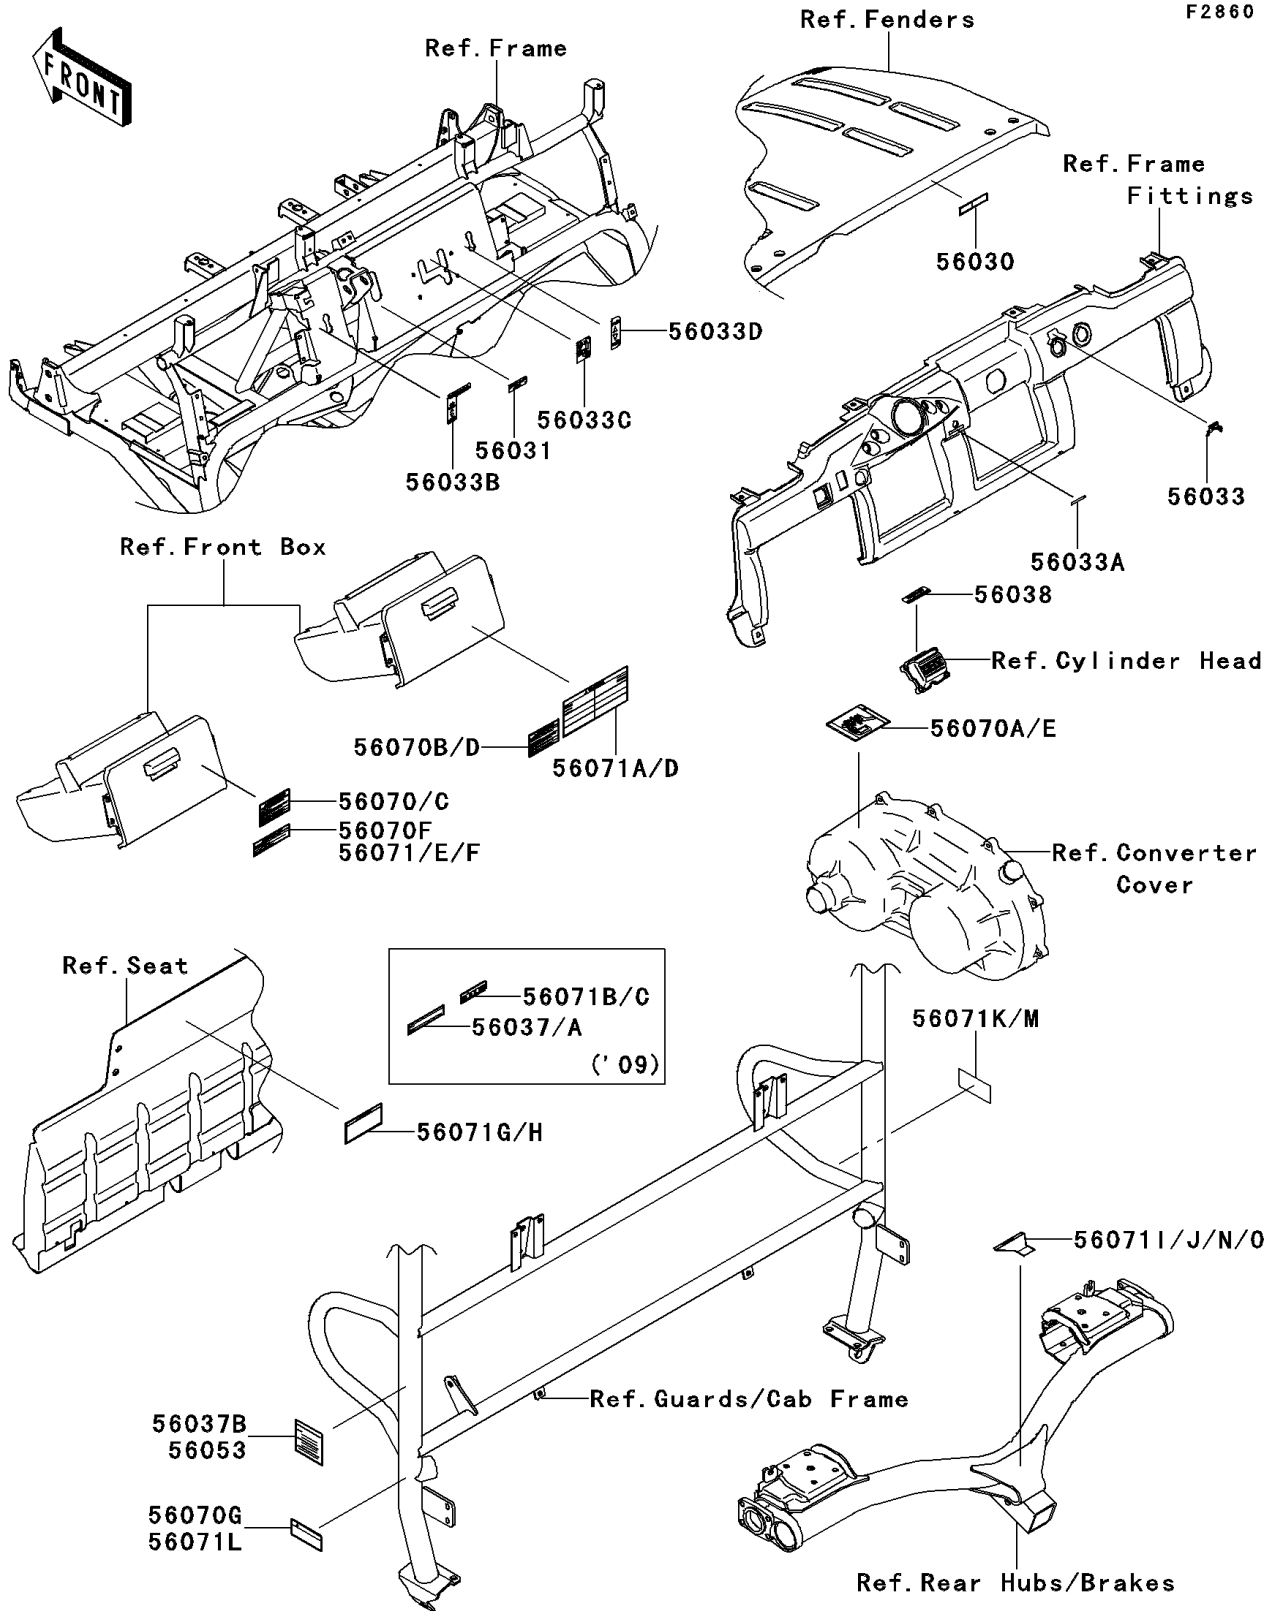

# 2010 Mule 4010 4x4 PARTS DIAGRAM

Labels

## 2010 Mule 4010 4x4 PARTS LIST

### Labels

ITEM NAME	PART NUMBER	QUANTITY
LABEL,OPERATING HOOD (Ref # 56030)	56030-0267	1
LABEL-MANUAL,BRAKE FLUID LEVEL (Ref # 56031)	56031-1818	1
LABEL-MANUAL,IGNITION (Ref # 56033)	56033-0212	1
LABEL-MANUAL,POWER STEERING (Ref # 56033A)	56033-0213	1
LABEL-MANUAL,DIFF MODE (Ref # 56033B)	56033-1183	1
LABEL-MANUAL,SHIFT (Ref # 56033C)	56033-1186	1
LABEL-MANUAL,2WD/4WD (Ref # 56033D)	56033-1187	1
LABEL-SPECIFICATION,CARGO BED (Ref # 56037)	56037-1576	1
LABEL-SPECIFICATION,CARGO BED,FRN (Ref # 56037A)	56037-1903	1
LABEL-BRAND (Ref # 56038)	56038-2782	1
LABEL-SPECIFICATION,TIRE (Ref # 56053)	56053-7534	1
LABEL-WARNING,OFF-HIGHWAY (Ref # 56070)	56070-0050	1
LABEL-WARNING,HOT SURFACES (Ref # 56070A)	56070-0051	1
LABEL-WARNING,BONNET OPERATION (Ref # 56070B)	56070-0053	1
LABEL-WARNING,SHIFT CAUTION,FRN (Ref # 56070F)	56070-1211	1
LABEL-WARNING,BED RAISED (Ref # 56070G)	56070-7515	1
LABEL-WARNING,SHIFT CAUTION (Ref # 56071)	56071-0088	1
LABEL-WARNING,GENERAL (Ref # 56071A)	56071-0101	1
LABEL-WARNING,CARGO BED (Ref # 56071B)	56071-0107	1
LABEL-WARNING,CARGO BED,FRN (Ref # 56071C)	56071-0108	1
LABEL-WARNING,SHIFT CAUTION (Ref # 56071E)	56071-0128	1
LABEL-WARNING,CARGO BED (Ref # 56071G)	56071-0136	1
LABEL-WARNING,GASOLINE (Ref # 56071K)	56071-7501	1
LABEL-WARNING,TRAILER HITCH (Ref # 56071N)	56071-7511	1
LABEL-WARNING,TRAILER HITCH,FRN (Ref # 56071O)	56071-7512	1