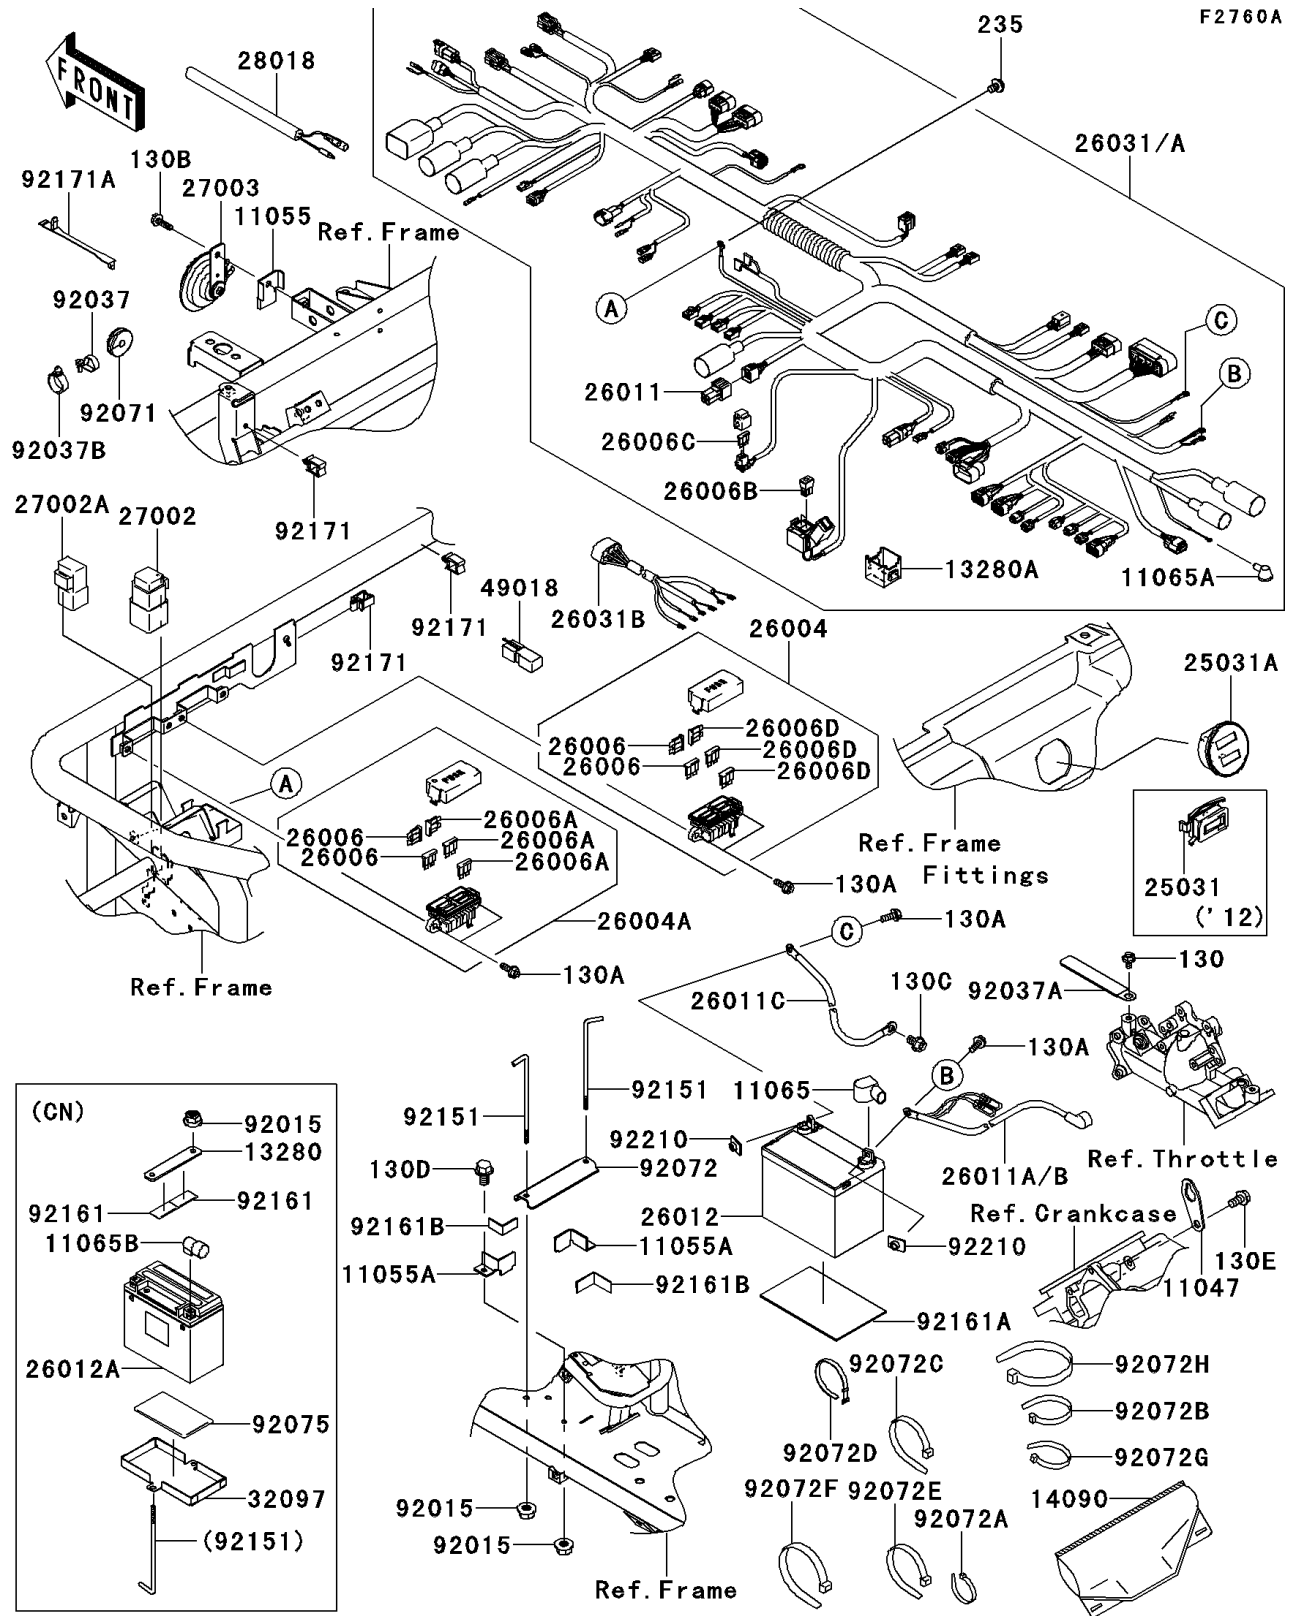

2013 MULE™ 4010 4x4 PARTS DIAGRAM

Chassis Electrical Equipment(MCF/MDF)

2013 MULE™ 4010 4x4 PARTS LIST

Chassis Electrical Equipment(MCF/MDF)

ITEM NAME	PART NUMBER	QUANTITY
BRACKET,F.BLACK (Ref # 11047)	11047-2056-9H	1
BRACKET,HORN (Ref # 11055)	11055-0167	1
CAP,NEUTRAL SW. (Ref # 11065A)	11065-0726	1
HOLDER (Ref # 13280A)	13280-7508	1
COVER,COUPLER (Ref # 14090)	14090-1611	1
METER-ASSY (Ref # 25031A)	25031-0455	1
FUSE-ASSY (Ref # 26004)	26004-0018	1
FUSE-ASSY (Ref # 26004A)	26004-0019	1
FUSE,BLADE,30A,GREEN (Ref # 26006)	26006-0004	4
FUSE,BLADE,10A,RED (Ref # 26006A)	26006-0005	3
FUSE,SLOW BLOW,BT,40A,GREEN (Ref # 26006B)	26006-0014	2
FUSE,7.5A (Ref # 26006C)	26006-0015	2
FUSE,BLADE,20A,YELLOW (Ref # 26006D)	26006-1051	3
WIRE-LEAD (Ref # 26011)	26011-0037	1
WIRE-LEAD,BATTERY(+) (Ref # 26011B)	26011-0772	1
WIRE-LEAD,BATTERY(-) (Ref # 26011C)	26011-1787	1
HARNESS,MAIN (Ref # 26031A)	26031-1463	1
HARNESS (Ref # 26031B)	26031-2080	1
RELAY-ASSY (Ref # 27002)	27002-1068	1
RELAY-ASSY (Ref # 27002A)	27002-1088	1
HORN (Ref # 27003)	27003-1330	1
RESISTOR (Ref # 28018)	28018-0552	1
DIODE (Ref # 49018)	49018-0005	1
CLAMP,SPEED,L=58 (Ref # 92037)	92037-1163	2
CLAMP,HARNESS,L=100 (Ref # 92037A)	92037-1636	1
CLAMP,HOSE (Ref # 92037B)	92037-1827	4
GROMMET (Ref # 92071)	92071-1136	1
BAND,L=123 (Ref # 92072A)	92072-030	3
BAND,L=149 (Ref # 92072B)	92072-031	2