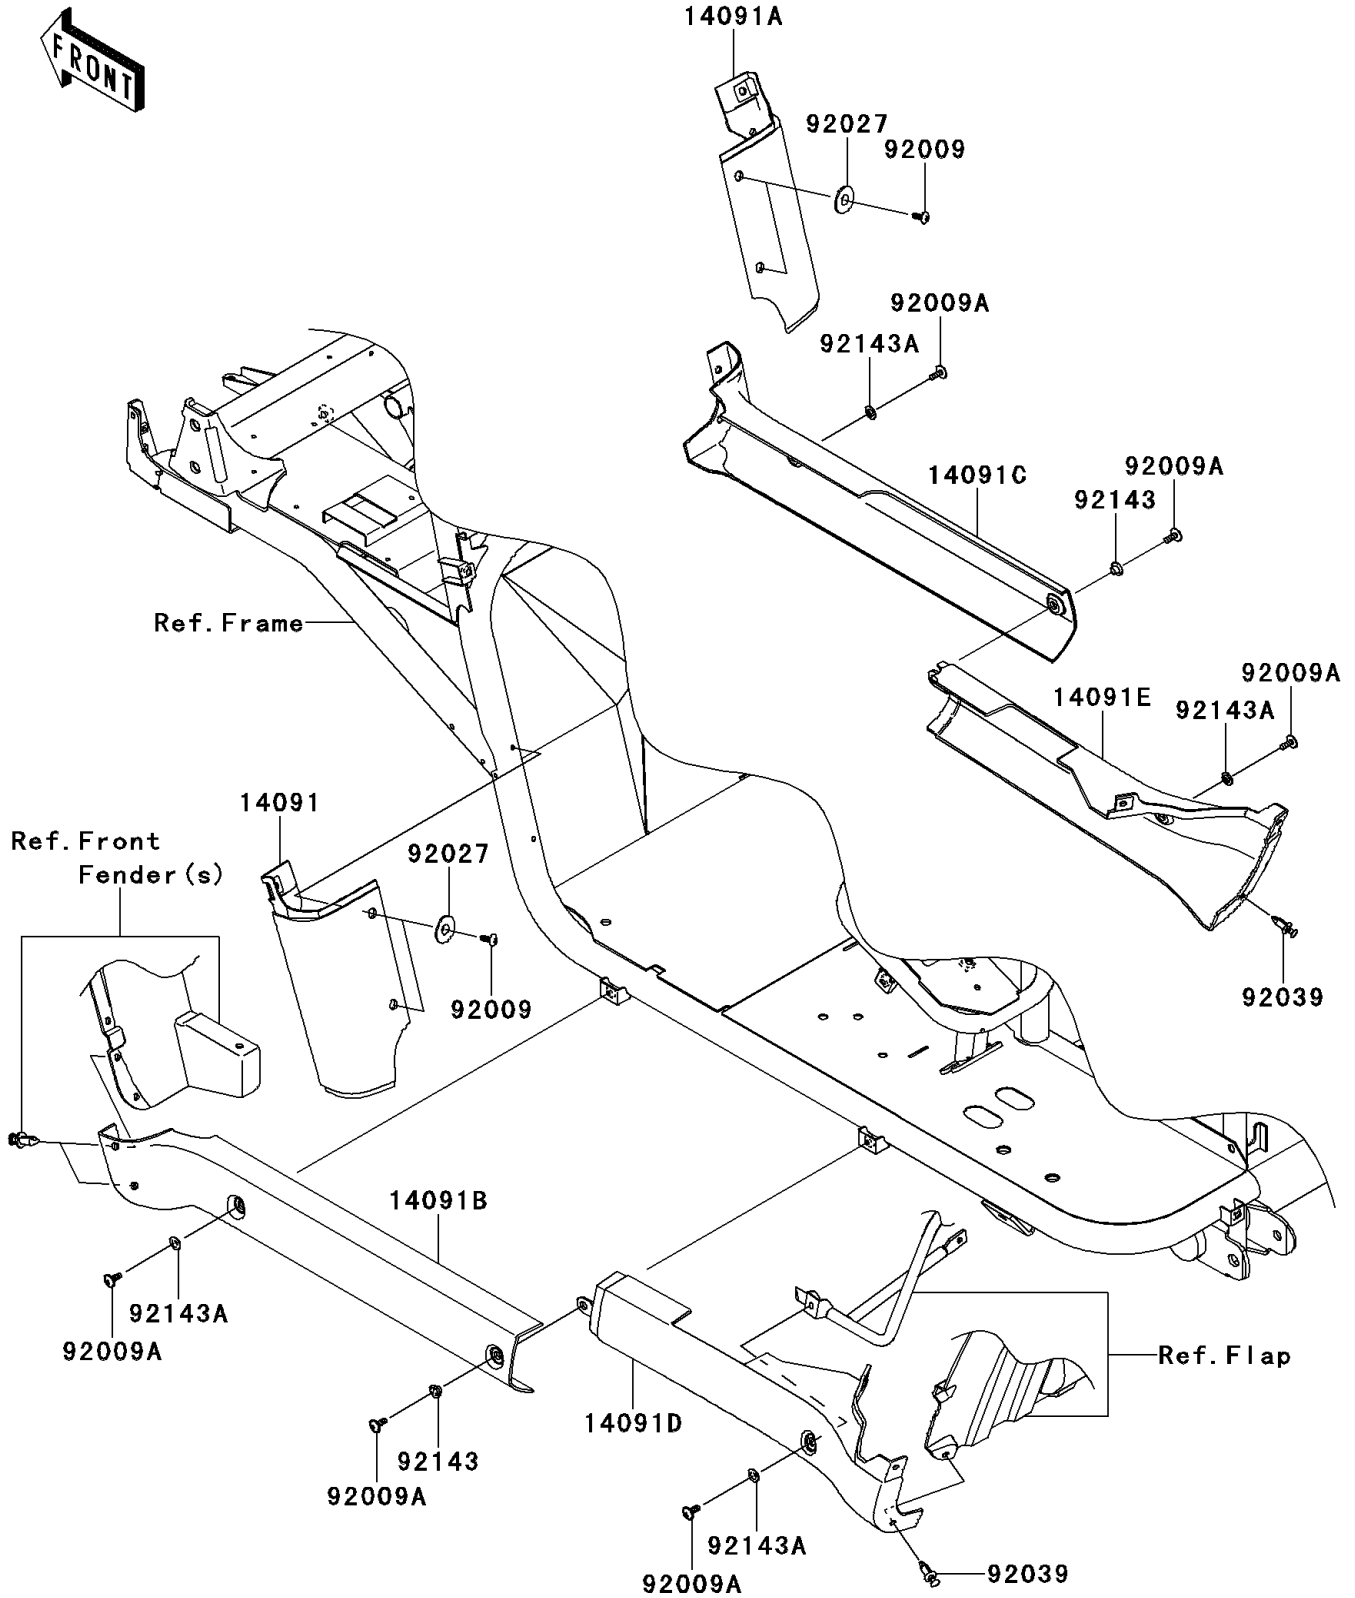

2013 MULE™ 4010 4x4 PARTS DIAGRAM

Side Covers/Chain Cover

F2610

2013 MULE™ 4010 4x4 PARTS LIST

Side Covers/Chain Cover

ITEM NAME	PART NUMBER	QUANTITY
COVER,FR FENDER,LWR,LH,F.BLACK (Ref # 14091)	14091-0821-6Z	1
COVER,FR FENDER,LWR,RH,F.BLACK (Ref # 14091A)	14091-0822-6Z	1
COVER,SIDE STEP,FR,LH,F.BLACK (Ref # 14091B)	14091-0823-6Z	1
COVER,SIDE STEP,FR,RH,F.BLACK (Ref # 14091C)	14091-0824-6Z	1
COVER,SIDE STEP,RR,LH,F.BLACK (Ref # 14091D)	14091-0900-6Z	1
COVER,SIDE STEP,RR,RH,F.BLACK (Ref # 14091E)	14091-0901-6Z	1
SCREW,TAPPING,6X16 (Ref # 92009)	92009-1166	4
SCREW,6X16 (Ref # 92009A)	92009-1621	6
COLLAR,L=4.7 (Ref # 92027)	92027-1964	4
RIVET (Ref # 92039)	92039-1229	2
COLLAR (Ref # 92143)	92143-1057	2
COLLAR (Ref # 92143A)	92143-1087	4