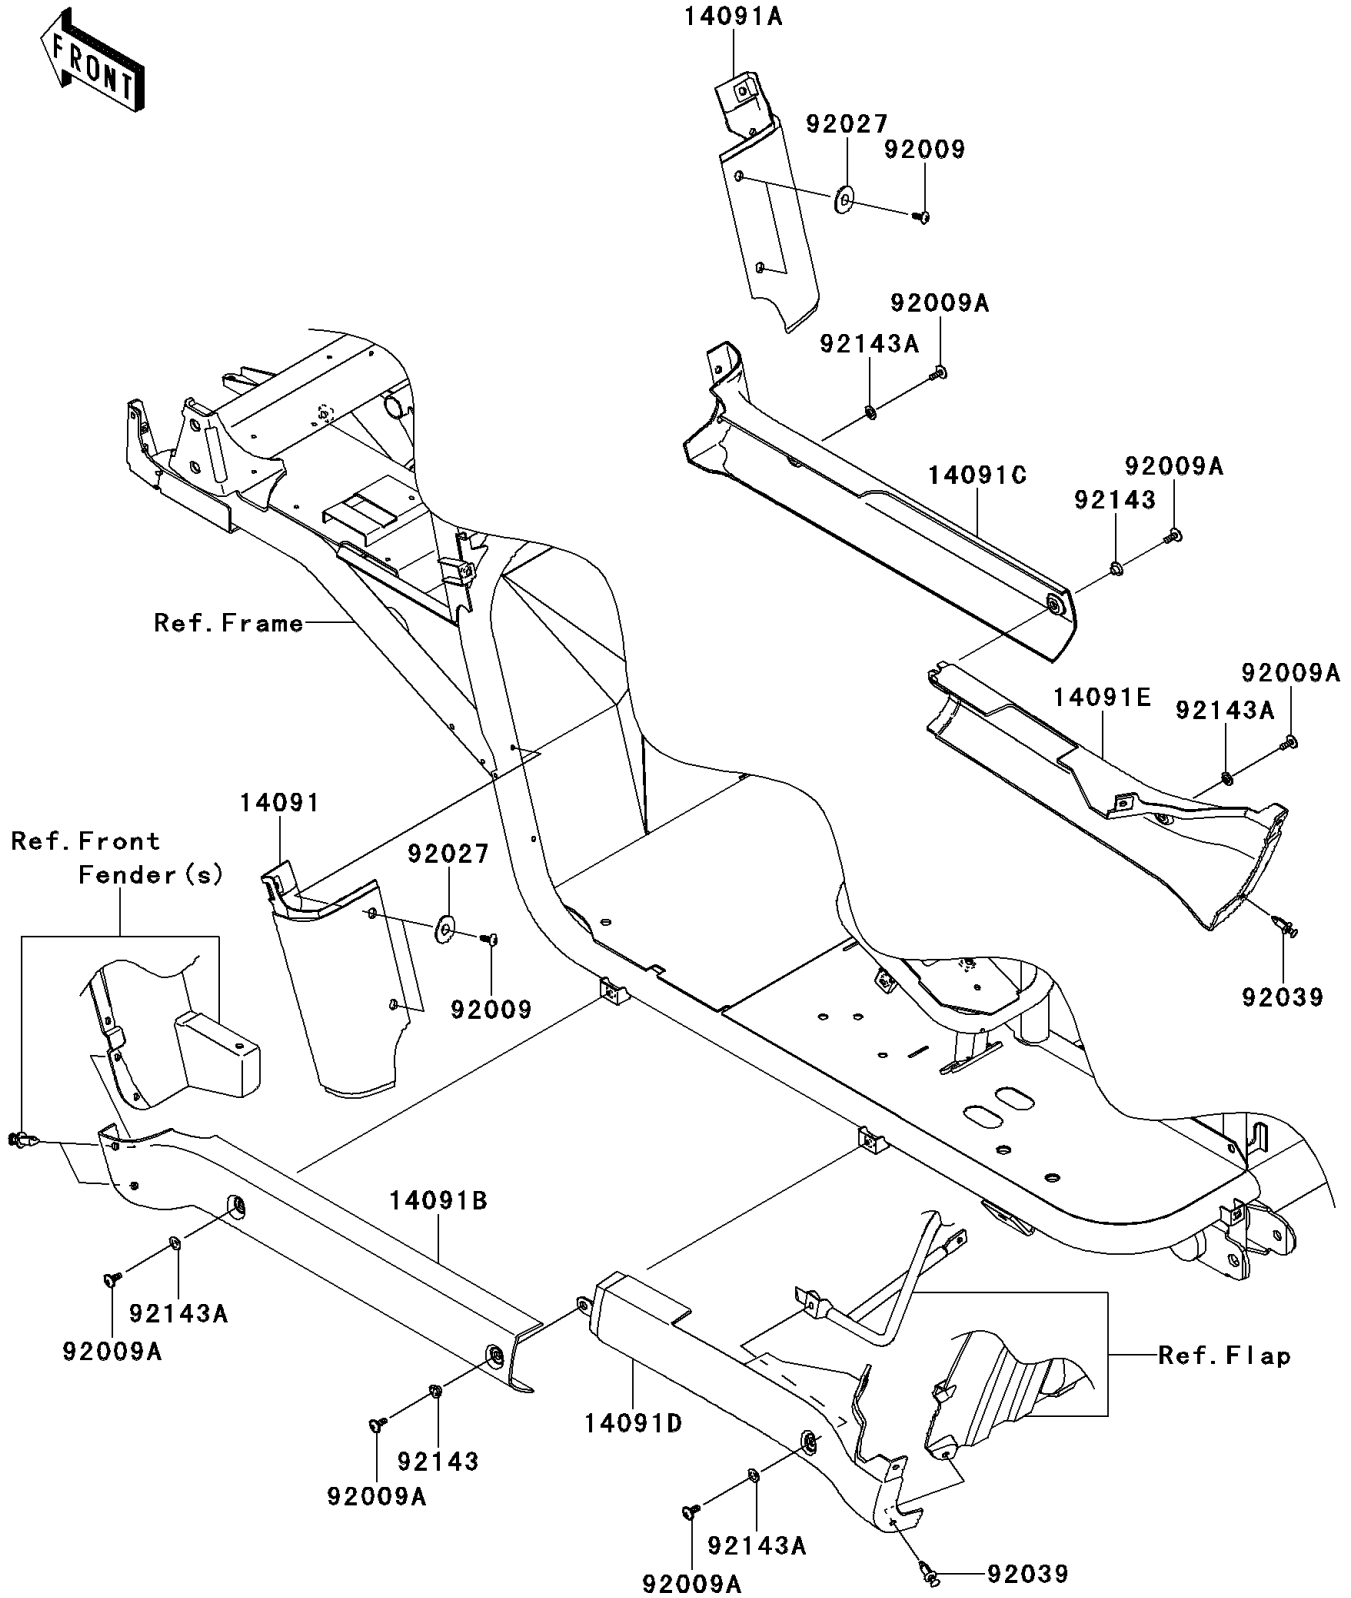

2010 Mule 4010 4x4 PARTS DIAGRAM

Side Covers/Chain Cover

F2610

2010 Mule 4010 4x4 PARTS LIST

Side Covers/Chain Cover

ITEM NAME	PART NUMBER	QUANTITY
COVER,FR FENDER,LWR,LH,F.BLACK (Ref # 14091)	14091-0821-6Z	1
COVER,FR FENDER,LWR,RH,F.BLACK (Ref # 14091A)	14091-0822-6Z	1
COVER,SIDE STEP,FR,LH,F.BLACK (Ref # 14091B)	14091-0823-6Z	1
COVER,SIDE STEP,FR,RH,F.BLACK (Ref # 14091C)	14091-0824-6Z	1
COVER,SIDE STEP,RR,LH,F.BLACK (Ref # 14091D)	14091-0900-6Z	1
COVER,SIDE STEP,RR,RH,F.BLACK (Ref # 14091E)	14091-0901-6Z	1
SCREW,TAPPING,6X16 (Ref # 92009)	92009-1166	4
SCREW,6X16 (Ref # 92009A)	92009-1621	6
COLLAR,L=4.7 (Ref # 92027)	92027-1964	4
RIVET (Ref # 92039)	92039-1229	2
COLLAR (Ref # 92143)	92143-1057	2
COLLAR (Ref # 92143A)	92143-1087	4