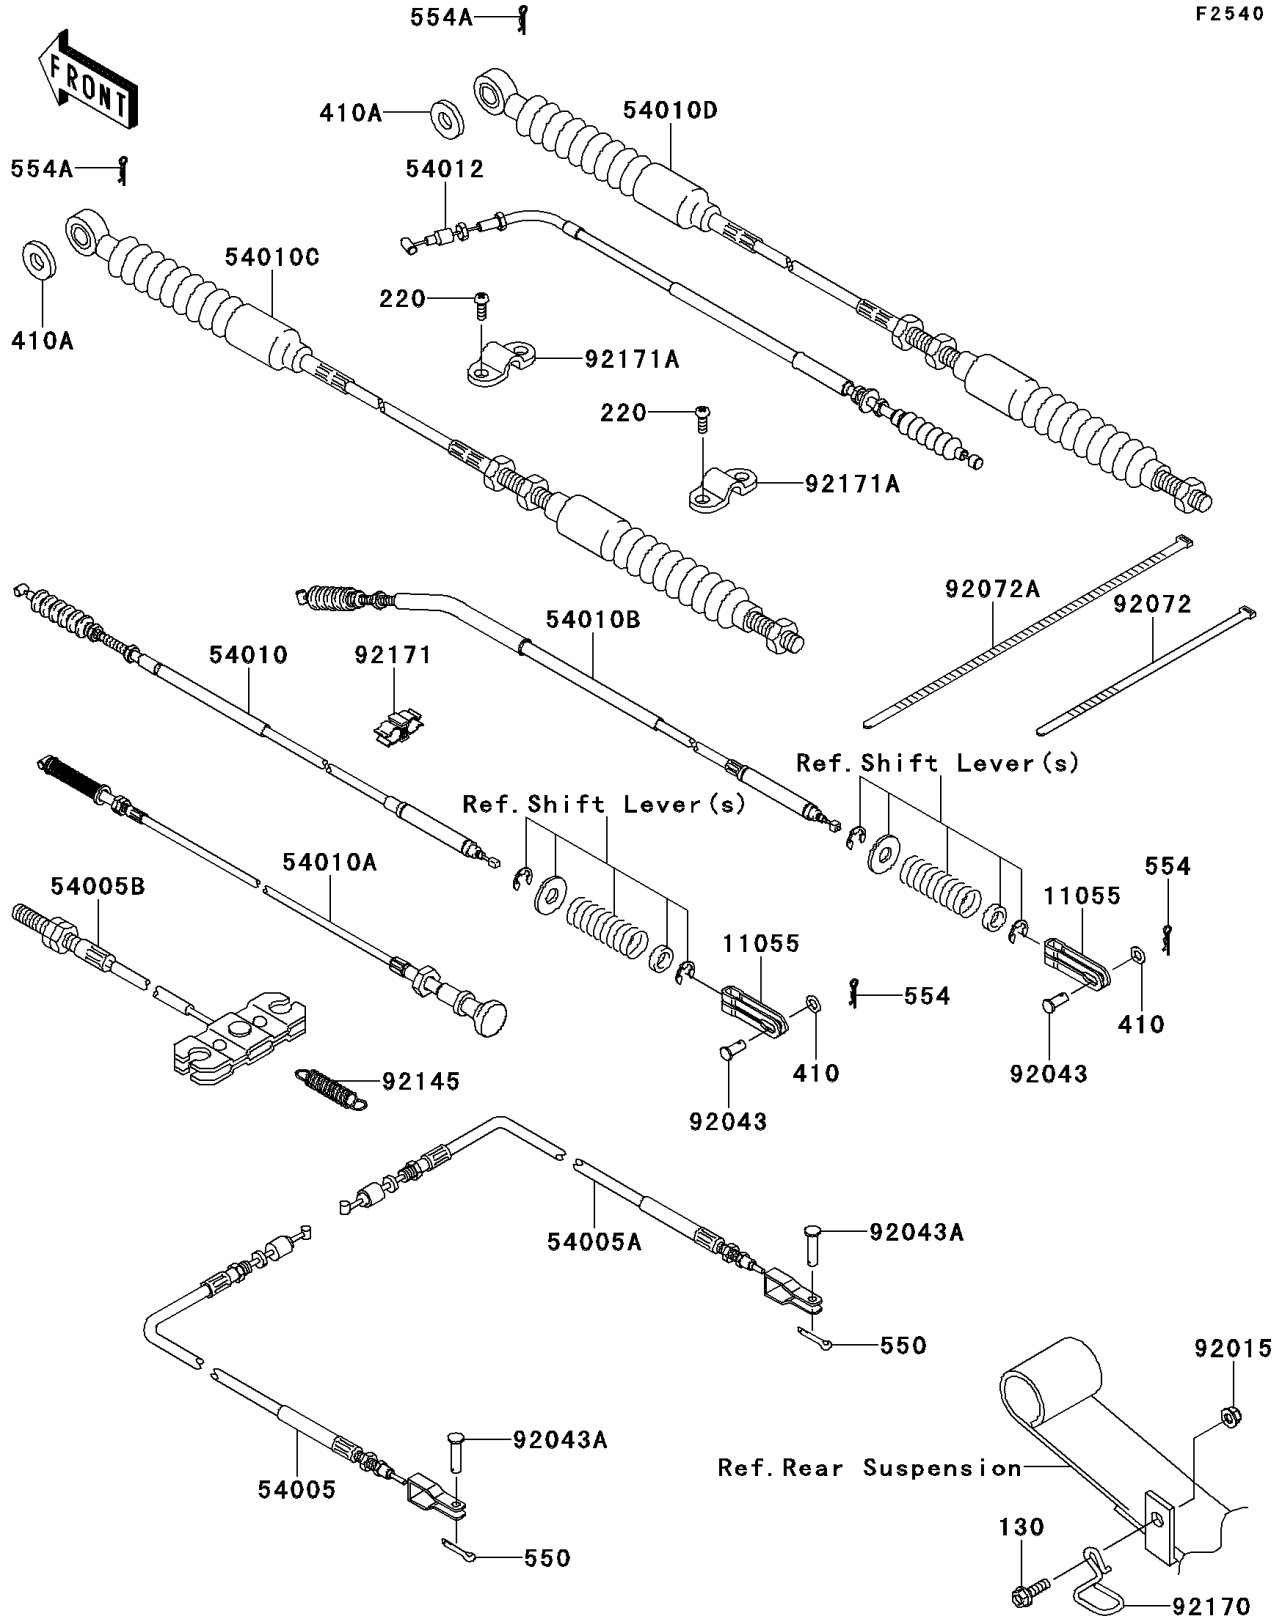

2010 Mule 4010 4x4 PARTS DIAGRAM

Cables

F2540

2010 Mule 4010 4x4 PARTS LIST

Cables

ITEM NAME	PART NUMBER	QUANTITY
BRACKET,DIFF LOCK (Ref # 11055)	11055-7505	2
CABLE-BRAKE,PARKING,RR,LH (Ref # 54005)	54005-0306	1
CABLE-BRAKE,PARKING,RR,RH (Ref # 54005A)	54005-0307	1
CABLE-BRAKE,PARKING,FR (Ref # 54005B)	54005-1198	1
CABLE,2-4WD (Ref # 54010)	54010-0044	1
CABLE,HOOD (Ref # 54010A)	54010-0131	1
CABLE,DIFF LOCK (Ref # 54010B)	54010-1120	1
CABLE,SHIFT CONTROL (Ref # 54010C)	54010-1121	1
CABLE,HI-LOW (Ref # 54010D)	54010-1124	1
CABLE-THROTTLE (Ref # 54012)	54012-0251	1
NUT,LOCK,FLANGED,6MM (Ref # 92015)	92015-1675	1
PIN,6X11 (Ref # 92043)	92043-092	2
PIN (Ref # 92043A)	92043-1039	2
BAND,L=188 (Ref # 92072)	92072-1239	7
BAND,L=368.3 (Ref # 92072A)	92072-3872	2
SPRING (Ref # 92145)	92145-7506	1
CLAMP,CABLE (Ref # 92170)	92170-1372	1
CLAMP (Ref # 92171)	92171-0129	1
CLAMP (Ref # 92171A)	92171-1203	2
BOLT-FLANGED,6X20 (Ref # 130)	130AA0620	1
SCREW-PAN-CROS,5X14 (Ref # 220)	220AA0514	4
WASHER-PLAIN-SMALL (Ref # 410)	410AA0600	2
WASHER-PLAIN-SMALL,8MM (Ref # 410A)	410AA0800	2
PIN-COTTER,2.0X22 (Ref # 550)	550AA2022	2
PIN-SNAP (Ref # 554)	554DA0600	2
PIN-SNAP (Ref # 554A)	554DA0800	2