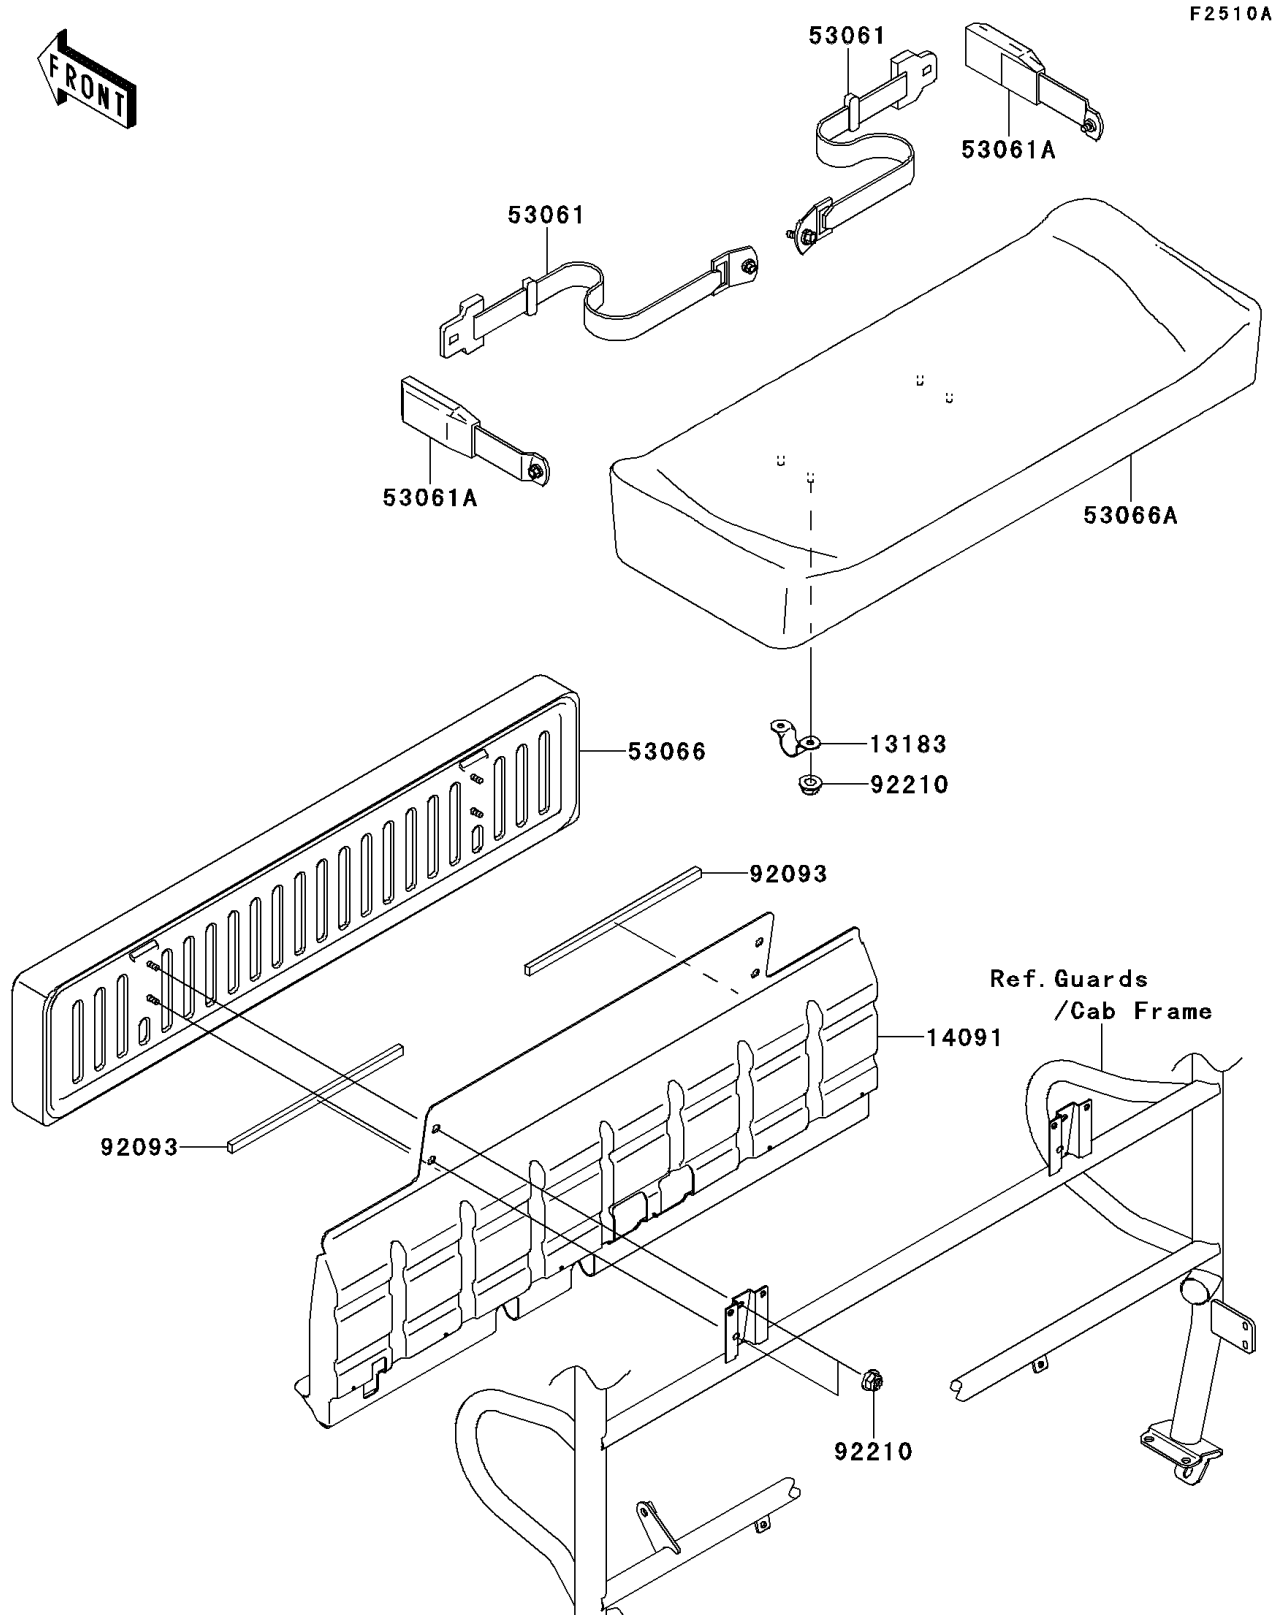

2013 MULE™ 4010 4x4 PARTS DIAGRAM

Seat(MBF-MDF)

2013 MULE™ 4010 4x4 PARTS LIST

Seat(MBF-MDF)

ITEM NAME	PART NUMBER	QUANTITY
PLATE,SEAT (Ref # 13183)	13183-1400	2
COVER,SEAT BACK (Ref # 14091)	14091-0529	1
BELT-SEAT,CATCH PLATE (Ref # 53061)	53061-1013	2
BELT-SEAT,BUCKLE (Ref # 53061A)	53061-1014	2
SEAT-ASSY,BACK,BLACK (Ref # 53066)	53066-0241-MA	1
SEAT-ASSY,FR,LWR,BLACK (Ref # 53066A)	53066-0274-MA	1
SEAL,L=408 (Ref # 92093)	92093-0024	2
NUT,FLANGED,LOCK,8MM (Ref # 92210)	92210-0005	8