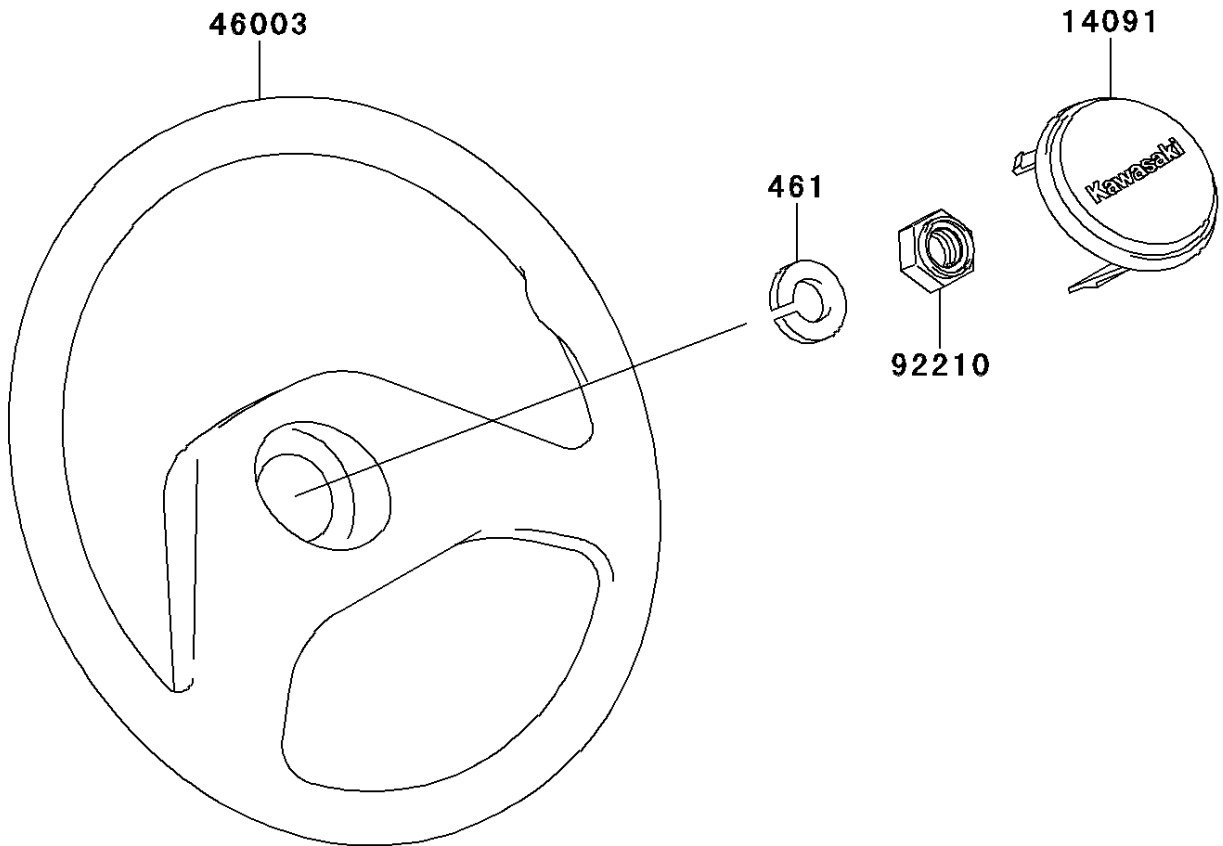

# 2013 MULE™ 4010 4x4 PARTS DIAGRAM

Steering Wheel(M9F-MCF)

F2311

## 2013 MULE™ 4010 4x4 PARTS LIST

Steering Wheel(M9F-MCF)

ITEM NAME	PART NUMBER	QUANTITY
COVER,HORN SWITCH (Ref # 14091)	14091-1247	1
HANDLE (Ref # 46003)	46003-1308	1
NUT,LOCK,12MM (Ref # 92210)	92210-1249	1
WASHER-SPRING,12MM (Ref # 461)	461DA1200	1