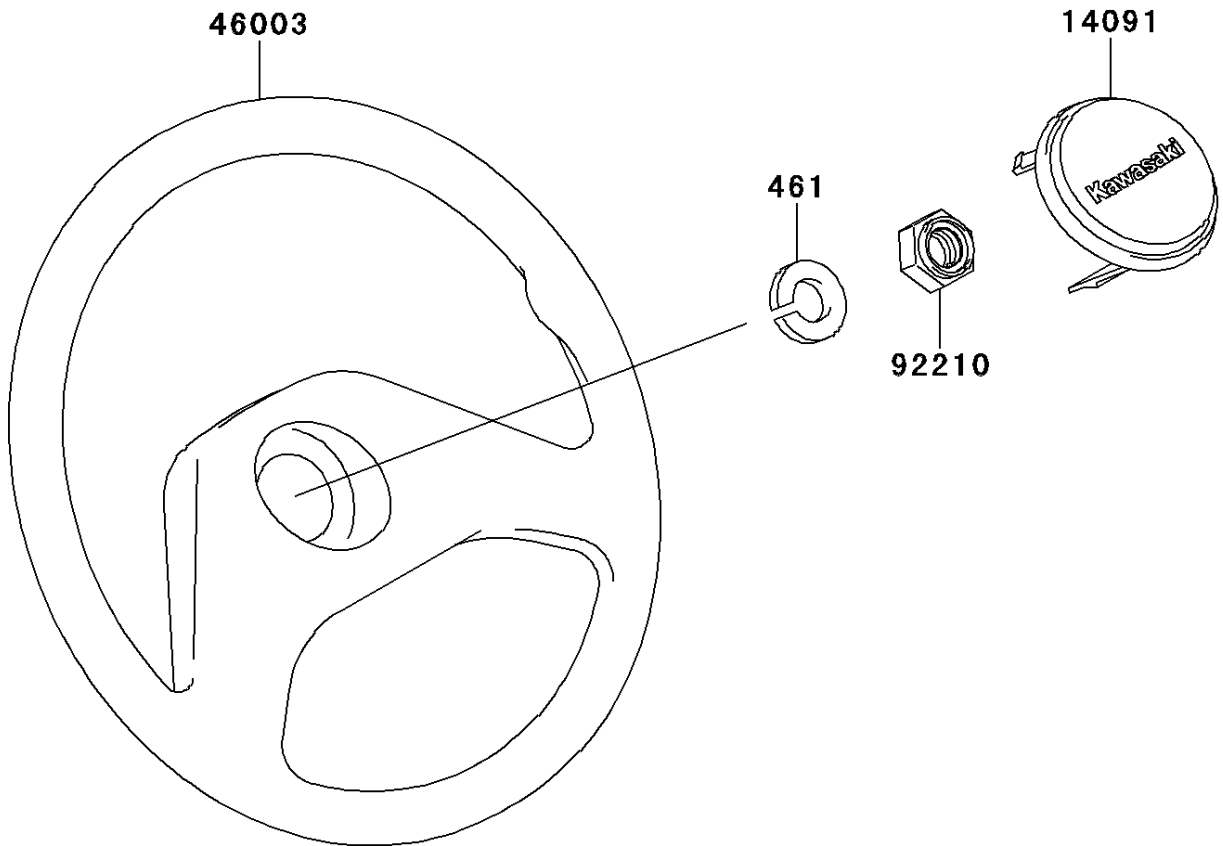

2010 Mule 4010 4x4 PARTS DIAGRAM

Steering Wheel(M9F-MCF)

F2311

2010 Mule 4010 4x4 PARTS LIST

Steering Wheel(M9F-MCF)

ITEM NAME	PART NUMBER	QUANTITY
COVER,HORN SWITCH (Ref # 14091)	14091-1247	1
HANDLE (Ref # 46003)	46003-1308	1
NUT,LOCK,12MM (Ref # 92210)	92210-1249	1
WASHER-SPRING,12MM (Ref # 461)	461DA1200	1