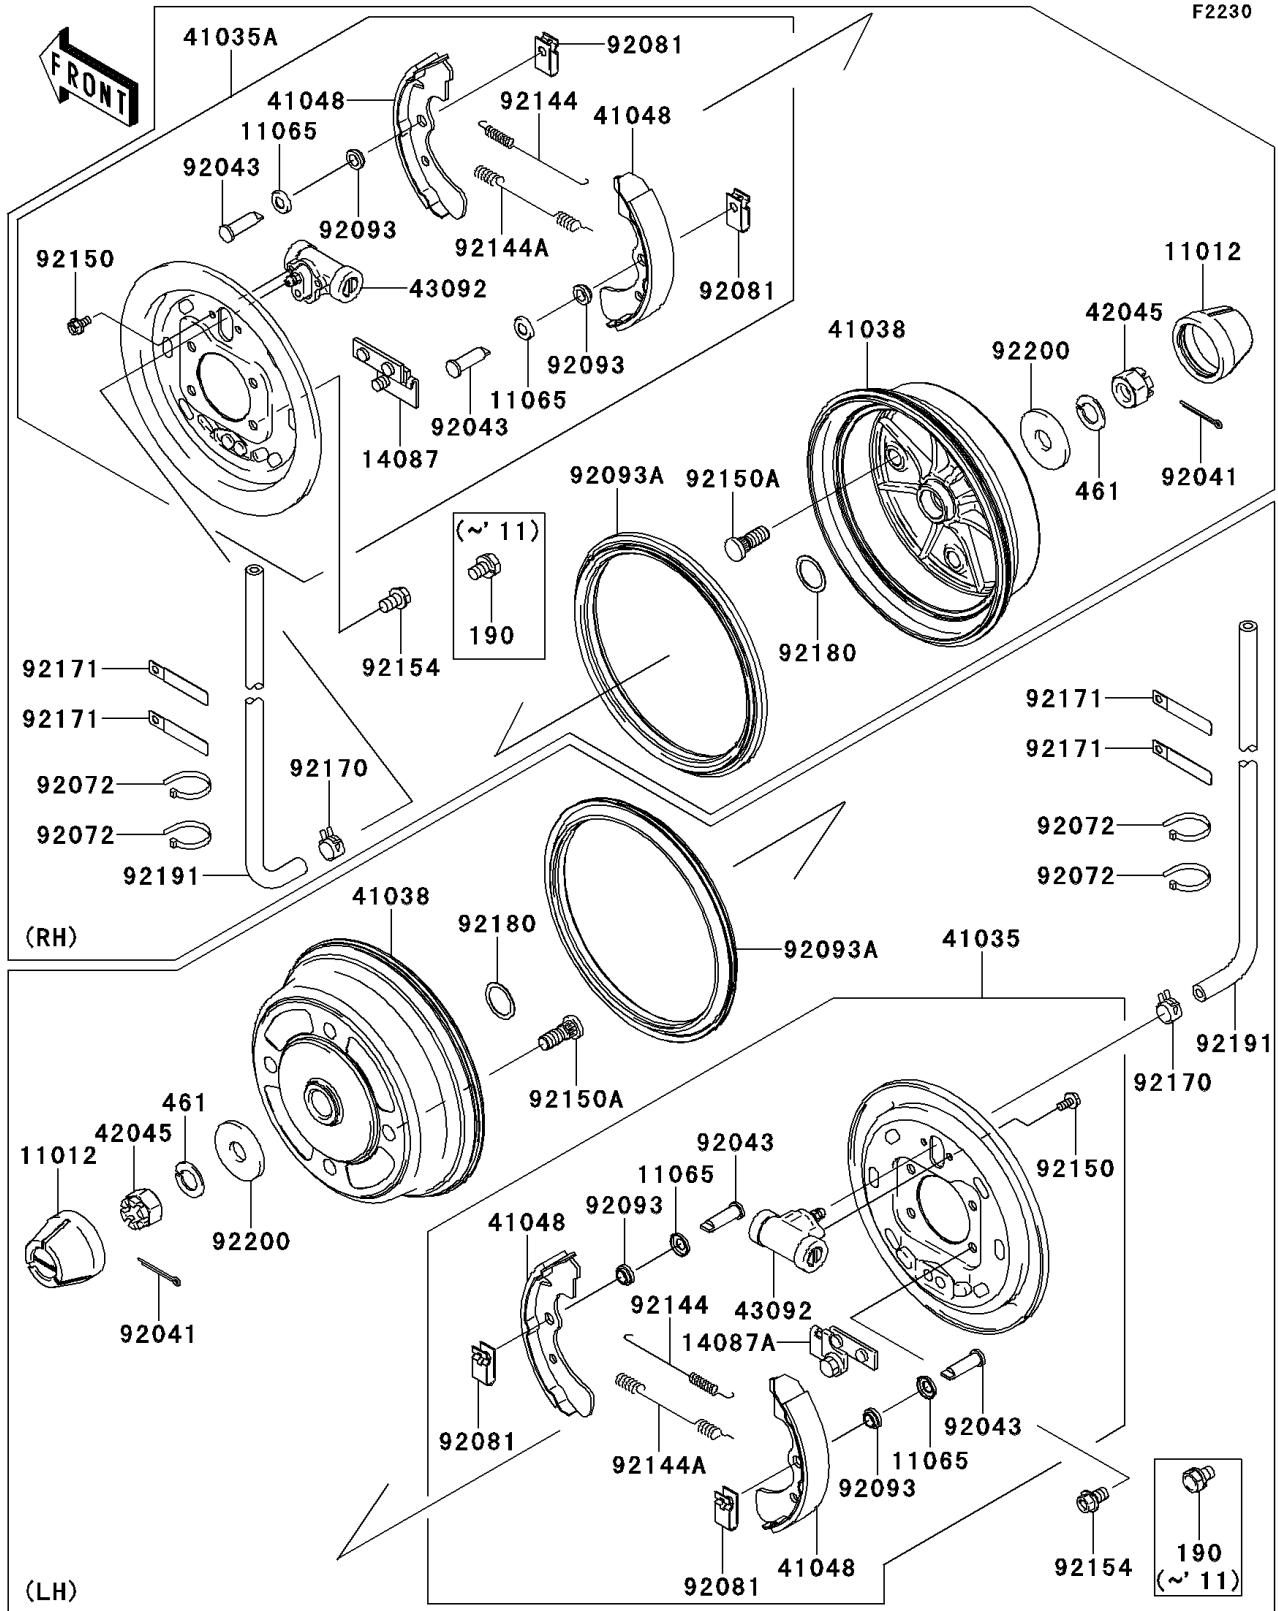

2013 MULE™ 4010 4x4 PARTS DIAGRAM

Front Hubs/Brakes

2013 MULE™ 4010 4x4 PARTS LIST

Front Hubs/Brakes

ITEM NAME	PART NUMBER	QUANTITY
CAP,WHEEL (Ref # 11012)	11012-1969	2
CAP (Ref # 11065)	11065-1175	4
RETAINER-ASSY,RH (Ref # 14087)	14087-1001	1
RETAINER-ASSY,LH (Ref # 14087A)	14087-1002	1
PANEL-ASSY-BRAKE,FR,LH (Ref # 41035)	41035-7502	1
PANEL-ASSY-BRAKE,FR,RH (Ref # 41035A)	41035-7504	1
DRUM,FRONT BRAKE (Ref # 41038)	41038-0034	2
SHOE-BRAKE (Ref # 41048)	41048-7501	4
NUT,CASTLE,18MM (Ref # 42045)	42045-018	2
CYLINDER,FRONT BRAKE PANEL (Ref # 43092)	43092-1054	2
COTTER,4.0X35 (Ref # 92041)	92041-1053	2
PIN (Ref # 92043)	92043-1636	4
BAND,L=123 (Ref # 92072)	92072-030	4
SPRING,SHOE CLAMP (Ref # 92081)	92081-1904	4
SEAL (Ref # 92093)	92093-1532	4
SEAL,BS184.8X13.5ZS (Ref # 92093A)	92093-1543	2
SPRING,BRAKE (Ref # 92144)	92144-1300	2
SPRING,BRAKE (Ref # 92144A)	92144-1301	2
BOLT,FLANGED,6X12 (Ref # 92150)	92150-1166	4
BOLT (Ref # 92150A)	92150-1366	8
BOLT,FLANGED,10X16 (Ref # 92154)	92154-0803	8
CLAMP (Ref # 92170)	92170-2042	2
CLAMP (Ref # 92171)	92171-0652	4
SHIM,25.2X32.5X0.6 (Ref # 92180)	92180-1353	2
TUBE,4.7X9.5X1100 (Ref # 92191)	92191-1525	2
WASHER,18.5X52X4.5 (Ref # 92200)	92200-1474	2
BOLT-UPSET-WS,10X16 (Ref # 190)	190BA1016	8
WASHER-SPRING,18MM (Ref # 461)	461DA1800	2