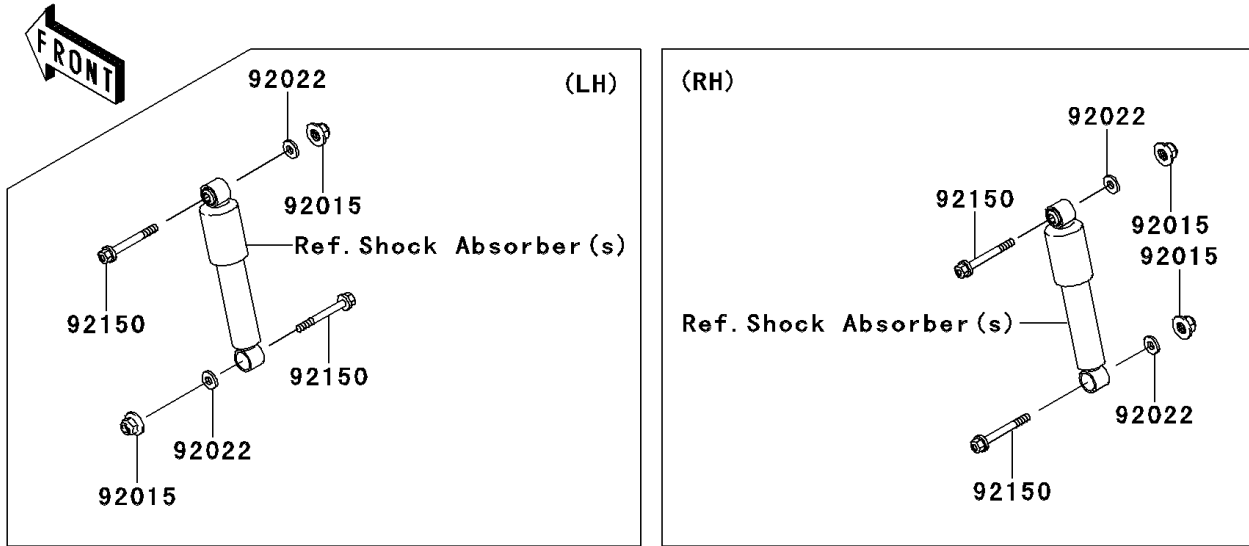

2013 MULE™ 4010 4x4 PARTS DIAGRAM

Rear Suspension

F2153

2013 MULE™ 4010 4x4 PARTS LIST

Rear Suspension

ITEM NAME	PART NUMBER	QUANTITY
BRACKET,LEAF SPRING (Ref # 11053)	11053-7564	4
BRACKET,LEAF SPRING (Ref # 11055)	11055-7504	2
SPRING-LEAF (Ref # 39130)	39130-1066	2
ROD,LEAF SPRING,RR (Ref # 46102)	46102-1338	4
NUT,LOCK,10MM (Ref # 92015)	92015-1597	4
NUT,12MM (Ref # 92015A)	92015-1706	6
WASHER,11.5X20.5X1.6 (Ref # 92022)	92022-1768	4
BUSHING-RUBBER (Ref # 92092)	92092-1083	8
BUSHING-RUBBER (Ref # 92092A)	92092-1084	4
BOLT,FLANGED,10X57 (Ref # 92150)	92150-1227	4
BOLT,12MM (Ref # 92150A)	92150-1284	2
DAMPER,BUMP STOPPER (Ref # 92160)	92160-1136	2
NUT,LOCK,FLANGED,10MM (Ref # 92210)	92210-0276	2
NUT,LOCK,10MM (Ref # 92210A)	92210-1204	8