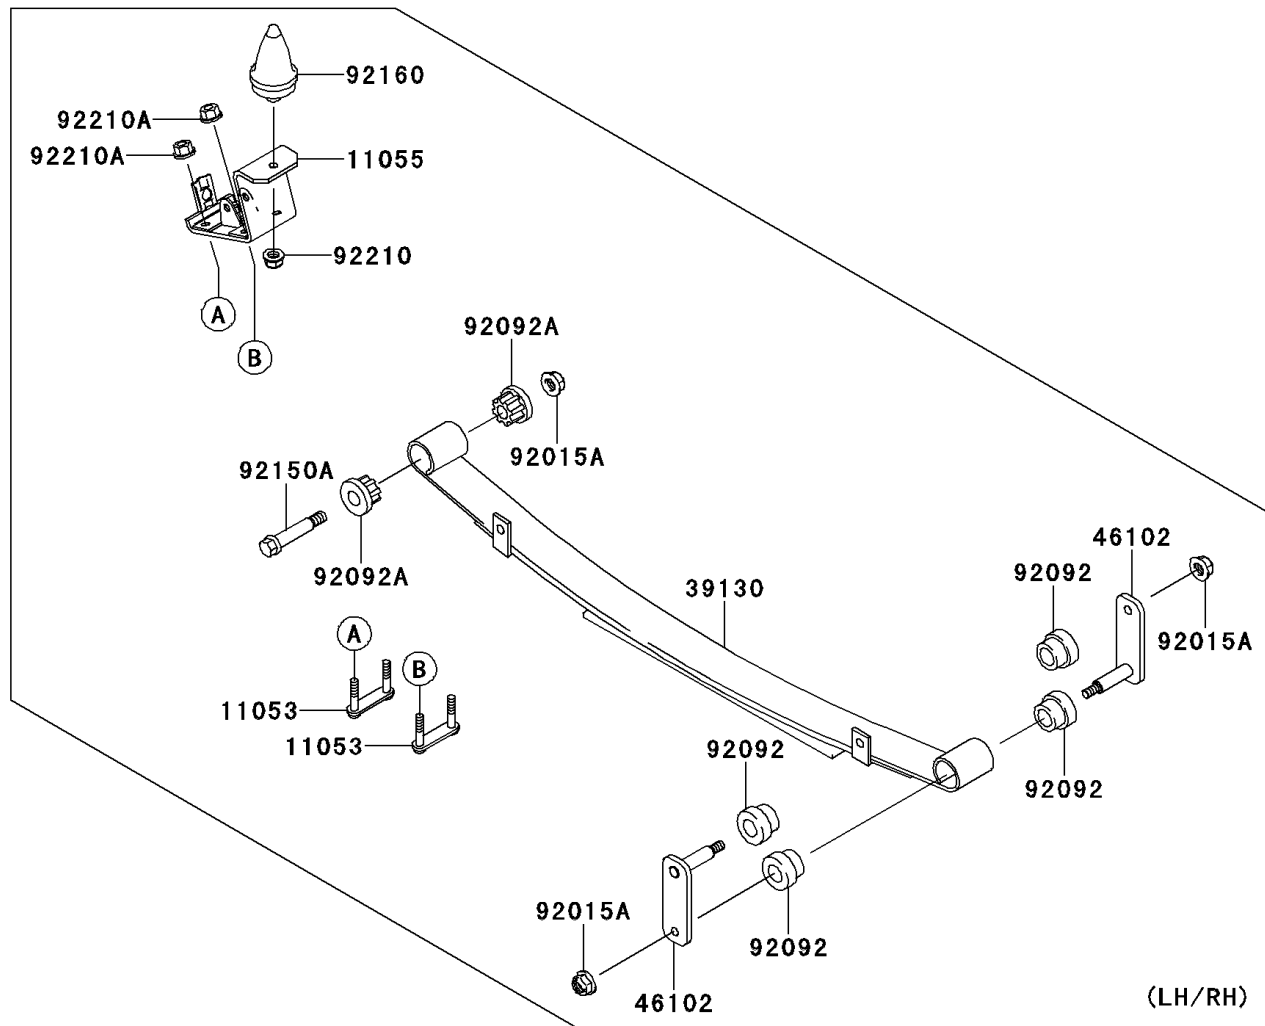

2013 MULE™ 4010 4x4 PARTS DIAGRAM

Rear Suspension

F2153

2013 MULE™ 4010 4x4 PARTS LIST

Rear Suspension

ITEM NAME	PART NUMBER	QUANTITY
BRACKET,LEAF SPRING (Ref # 11053)	11053-7564	4
BRACKET,LEAF SPRING (Ref # 11055)	11055-7504	2
SPRING-LEAF (Ref # 39130)	39130-1066	2
ROD,LEAF SPRING,RR (Ref # 46102)	46102-1338	4
NUT,LOCK,10MM (Ref # 92015)	92015-1597	4
NUT,12MM (Ref # 92015A)	92015-1706	6
WASHER,11.5X20.5X1.6 (Ref # 92022)	92022-1768	4
BUSHING-RUBBER (Ref # 92092)	92092-1083	8
BUSHING-RUBBER (Ref # 92092A)	92092-1084	4
BOLT,FLANGED,10X57 (Ref # 92150)	92150-1227	4
BOLT,12MM (Ref # 92150A)	92150-1284	2
DAMPER,BUMP STOPPER (Ref # 92160)	92160-1136	2
NUT,LOCK,FLANGED,10MM (Ref # 92210)	92210-0276	2
NUT,LOCK,10MM (Ref # 92210A)	92210-1204	8