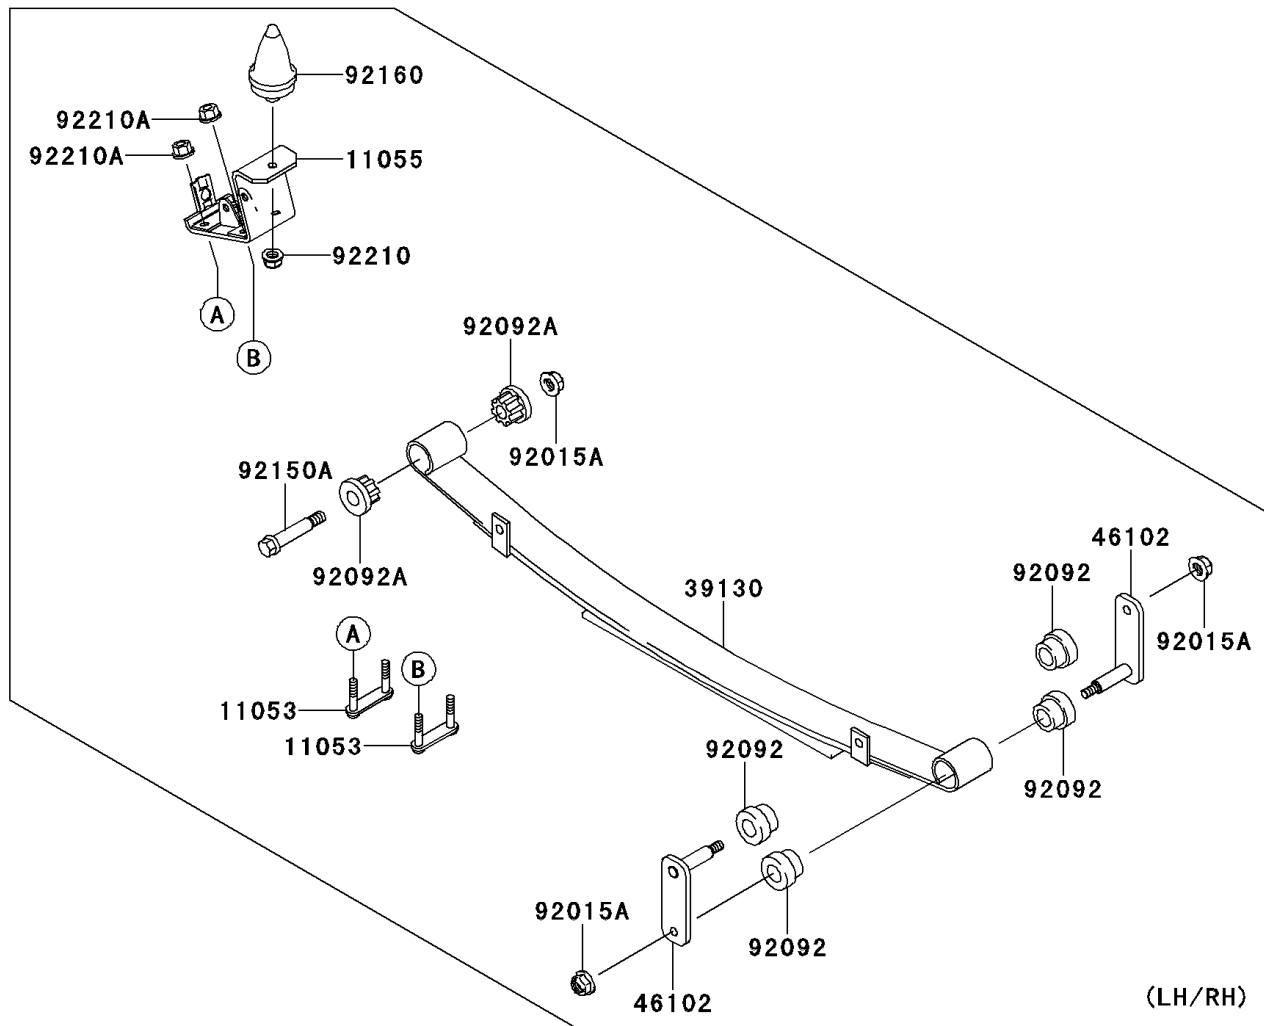

2009 Mule 4010 4x4 PARTS DIAGRAM

Rear Suspension

F2153

2009 Mule 4010 4x4 PARTS LIST

Rear Suspension

ITEM NAME	PART NUMBER	QUANTITY
BRACKET,LEAF SPRING (Ref # 11053)	11053-7564	4
BRACKET,LEAF SPRING (Ref # 11055)	11055-7504	2
SPRING-LEAF (Ref # 39130)	39130-1066	2
ROD,LEAF SPRING,RR (Ref # 46102)	46102-1338	4
NUT,LOCK,10MM (Ref # 92015)	92015-1597	4
NUT,12MM (Ref # 92015A)	92015-1706	6
WASHER,11.5X20.5X1.6 (Ref # 92022)	92022-1768	4
BUSHING-RUBBER (Ref # 92092)	92092-1083	8
BUSHING-RUBBER (Ref # 92092A)	92092-1084	4
BOLT,FLANGED,10X57 (Ref # 92150)	92150-1227	4
BOLT,12MM (Ref # 92150A)	92150-1284	2
DAMPER,BUMP STOPPER (Ref # 92160)	92160-1136	2
NUT,LOCK,FLANGED,10MM (Ref # 92210)	92210-0276	2
NUT,LOCK,10MM (Ref # 92210A)	92210-1204	8