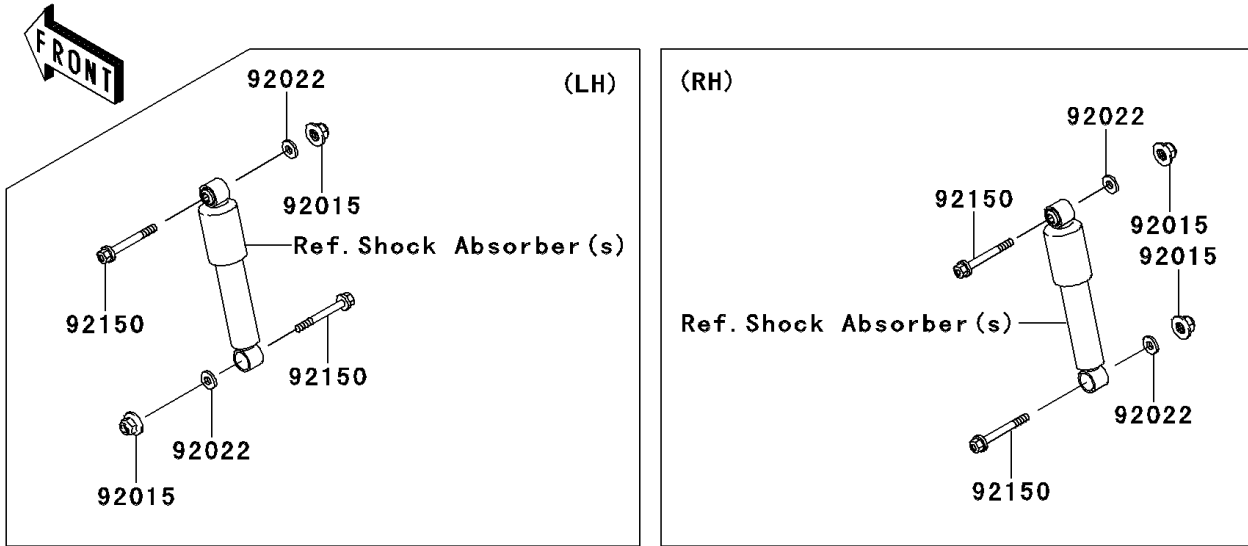

2009 Mule 4010 4x4 PARTS DIAGRAM

Rear Suspension

F2153

2009 Mule 4010 4x4 PARTS LIST

Rear Suspension

ITEM NAME	PART NUMBER	QUANTITY
BRACKET,LEAF SPRING (Ref # 11053)	11053-7564	4
BRACKET,LEAF SPRING (Ref # 11055)	11055-7504	2
SPRING-LEAF (Ref # 39130)	39130-1066	2
ROD,LEAF SPRING,RR (Ref # 46102)	46102-1338	4
NUT,LOCK,10MM (Ref # 92015)	92015-1597	4
NUT,12MM (Ref # 92015A)	92015-1706	6
WASHER,11.5X20.5X1.6 (Ref # 92022)	92022-1768	4
BUSHING-RUBBER (Ref # 92092)	92092-1083	8
BUSHING-RUBBER (Ref # 92092A)	92092-1084	4
BOLT,FLANGED,10X57 (Ref # 92150)	92150-1227	4
BOLT,12MM (Ref # 92150A)	92150-1284	2
DAMPER,BUMP STOPPER (Ref # 92160)	92160-1136	2
NUT,LOCK,FLANGED,10MM (Ref # 92210)	92210-0276	2
NUT,LOCK,10MM (Ref # 92210A)	92210-1204	8