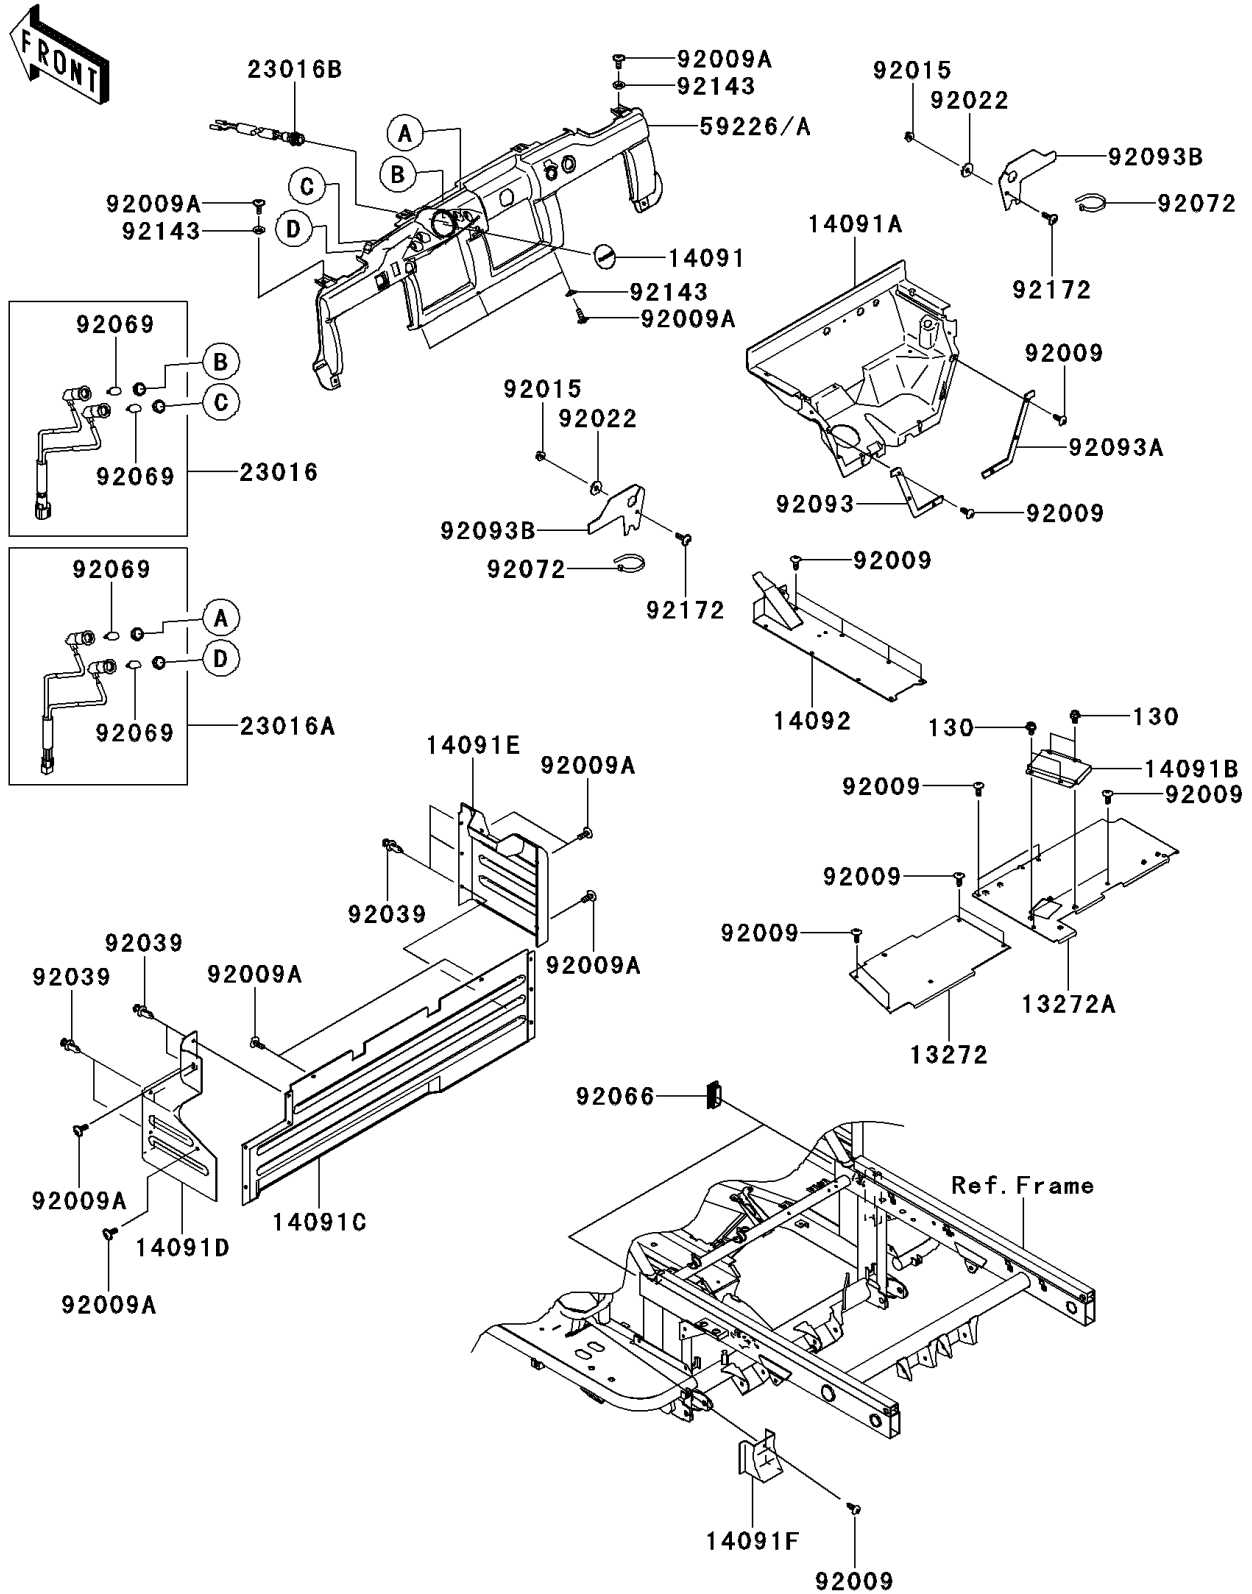

2013 MULE™ 4010 4x4 PARTS DIAGRAM

Frame Fittings(MCF/MDF)

F2131A

2013 MULE™ 4010 4x4 PARTS LIST

Frame Fittings(MCF/MDF)

ITEM NAME	PART NUMBER	QUANTITY
PLATE (Ref # 13272)	13272-0284	1
PLATE (Ref # 13272A)	13272-0285	1
COVER,SPEEDOMETER,F.BLACK (Ref # 14091)	14091-0929-6Z	1
COVER,FLOOR (Ref # 14091A)	14091-1378	1
COVER (Ref # 14091B)	14091-1666	1
COVER,FRONT SEAT,CNT (Ref # 14091C)	14091-7531	1
COVER,FRONT SEAT,LH (Ref # 14091D)	14091-7541	1
COVER,FRONT SEAT,RH (Ref # 14091E)	14091-7542	1
COVER,PARKING CABLE (Ref # 14091F)	14091-7551	1
COVER,FLOOR,CNT,FR (Ref # 14092)	14092-0832	1
LAMP-ASSY,PARKING&WATER TEMP (Ref # 23016)	23016-0035	1
LAMP-ASSY,DFI&OIL PRESSURE (Ref # 23016A)	23016-0036	1
LAMP-ASSY,LED (Ref # 23016B)	23016-7501	1
PANEL-CONTROL,F.BLACK (Ref # 59226A)	59226-0026-6Z	1
SCREW,TAPPING,6X16 (Ref # 92009)	92009-1166	23
SCREW,6X16 (Ref # 92009A)	92009-1621	12
NUT,FLANGED,6MM (Ref # 92015)	92015-1367	2
WASHER,6.5X20X1.6,BLACK (Ref # 92022)	92022-1346	2
RIVET (Ref # 92039)	92039-1229	7
PLUG (Ref # 92066)	92066-7505	2
BULB,12V 1.7W,T10 (Ref # 92069)	92069-1059	4
BAND,L=368.3 (Ref # 92072)	92072-3872	2
SEAL,FRONT FENDER,LH (Ref # 92093)	92093-1293	1
SEAL,FRONT FENDER,RH (Ref # 92093A)	92093-1294	1
SEAL,LOWER COVER (Ref # 92093B)	92093-1295	2
COLLAR (Ref # 92143)	92143-1087	5
SCREW,6X18 (Ref # 92172)	92172-0002	2
BOLT-FLANGED,6X10 (Ref # 130)	130BA0610	4