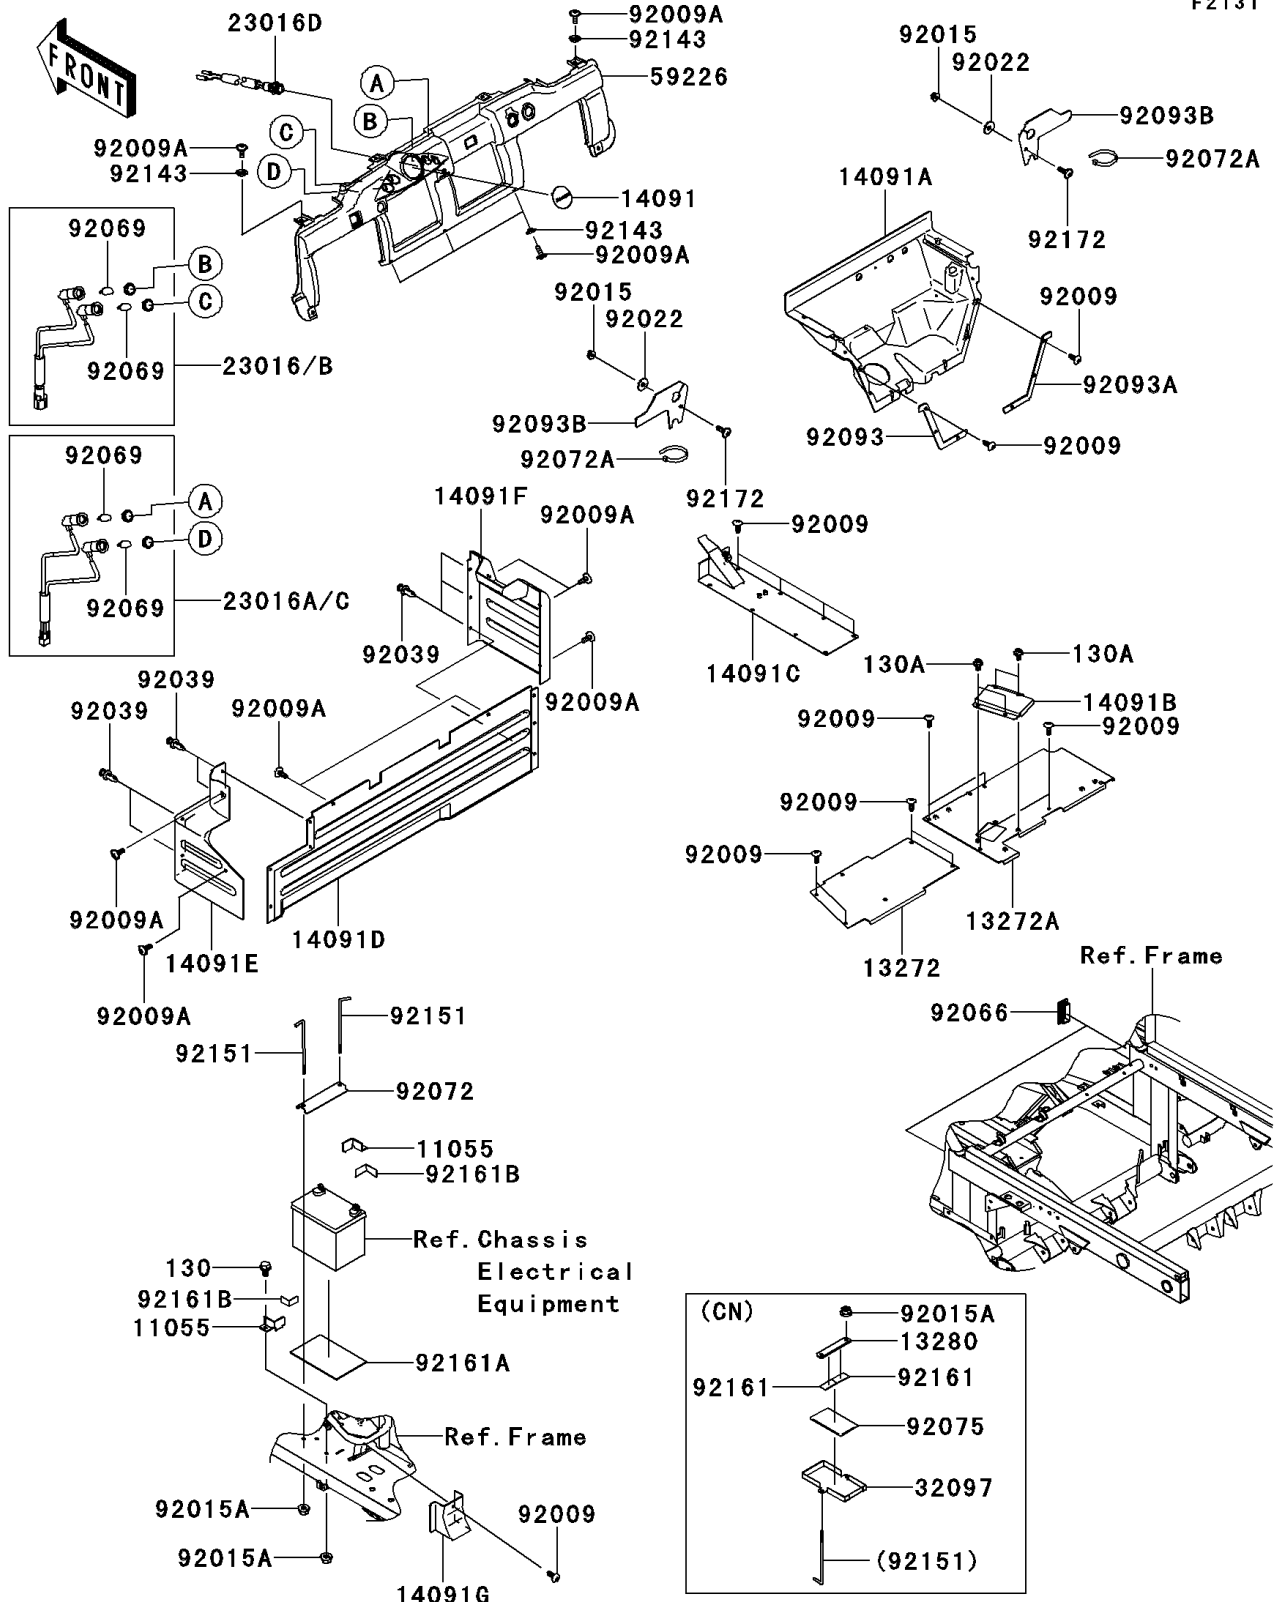

2013 MULE™ 4010 4x4 PARTS DIAGRAM

Frame Fittings(M9F-MBF)

F2131

2013 MULE™ 4010 4x4 PARTS LIST

Frame Fittings(M9F-MBF)

ITEM NAME	PART NUMBER	QUANTITY
PLATE (Ref # 13272)	13272-0284	1
PLATE (Ref # 13272A)	13272-0285	1
HOLDER,BATTERY (Ref # 13280)	13280-7505	1
COVER,SPEEDOMETER,F.BLACK (Ref # 14091)	14091-0929-6Z	1
COVER,FLOOR (Ref # 14091A)	14091-1378	1
COVER (Ref # 14091B)	14091-1666	1
COVER,FLOOR,CNT,FR (Ref # 14091C)	14091-1692	1
COVER,FRONT SEAT,CNT (Ref # 14091D)	14091-7531	1
COVER,FRONT SEAT,LH (Ref # 14091E)	14091-7541	1
COVER,FRONT SEAT,RH (Ref # 14091F)	14091-7542	1
COVER,PARKING CABLE (Ref # 14091G)	14091-7551	1
LAMP-ASSY,PARKING&WATER TEMP (Ref # 23016B)	23016-0035	1
LAMP-ASSY,DFI&OIL PRESSURE (Ref # 23016C)	23016-0036	1
LAMP-ASSY,LED (Ref # 23016D)	23016-7501	1
CASE-BATTERY (Ref # 32097)	32097-7501	1
PANEL-CONTROL,F.BLACK (Ref # 59226)	59226-0012-6Z	1
SCREW,TAPPING,6X16 (Ref # 92009)	92009-1166	23
SCREW,6X16 (Ref # 92009A)	92009-1621	12
NUT,FLANGED,6MM,BLACK (Ref # 92015)	92015-1233	2
NUT,FLANGED,8MM (Ref # 92015A)	92015-1406	2
WASHER,6.5X20X1.6,BLACK (Ref # 92022)	92022-1346	2
RIVET (Ref # 92039)	92039-1229	7
PLUG (Ref # 92066)	92066-7505	2
BULB,12V 1.7W,T10 (Ref # 92069)	92069-1059	4
BAND,L=368.3 (Ref # 92072A)	92072-3872	2
DAMPER (Ref # 92075)	92075-1076	1
SEAL,FRONT FENDER,LH (Ref # 92093)	92093-1293	1
SEAL,FRONT FENDER,RH (Ref # 92093A)	92093-1294	1
SEAL,LOWER COVER (Ref # 92093B)	92093-1295	2

2013 MULE™ 4010 4x4 PARTS LIST

Frame Fittings(M9F-MBF)

ITEM NAME	PART NUMBER	QUANTITY
COLLAR (Ref # 92143)	92143-1087	5
BOLT,BATTERY (Ref # 92151)	92151-1897	2
DAMPER (Ref # 92161)	92161-0032	2
SCREW,6X18 (Ref # 92172)	92172-0002	2
BOLT-FLANGED,6X10 (Ref # 130A)	130BB0610	4
BRACKET (Ref # 11055)	11055-0433	2
NUT,FLANGED,8MM (Ref # 92015A)	92015-1406	4
BAND (Ref # 92072)	92072-0112	1
DAMPER (Ref # 92161A)	92161-0578	1
DAMPER (Ref # 92161B)	92161-0580	2
BOLT-FLANGED,8X14 (Ref # 130)	130BA0814	2