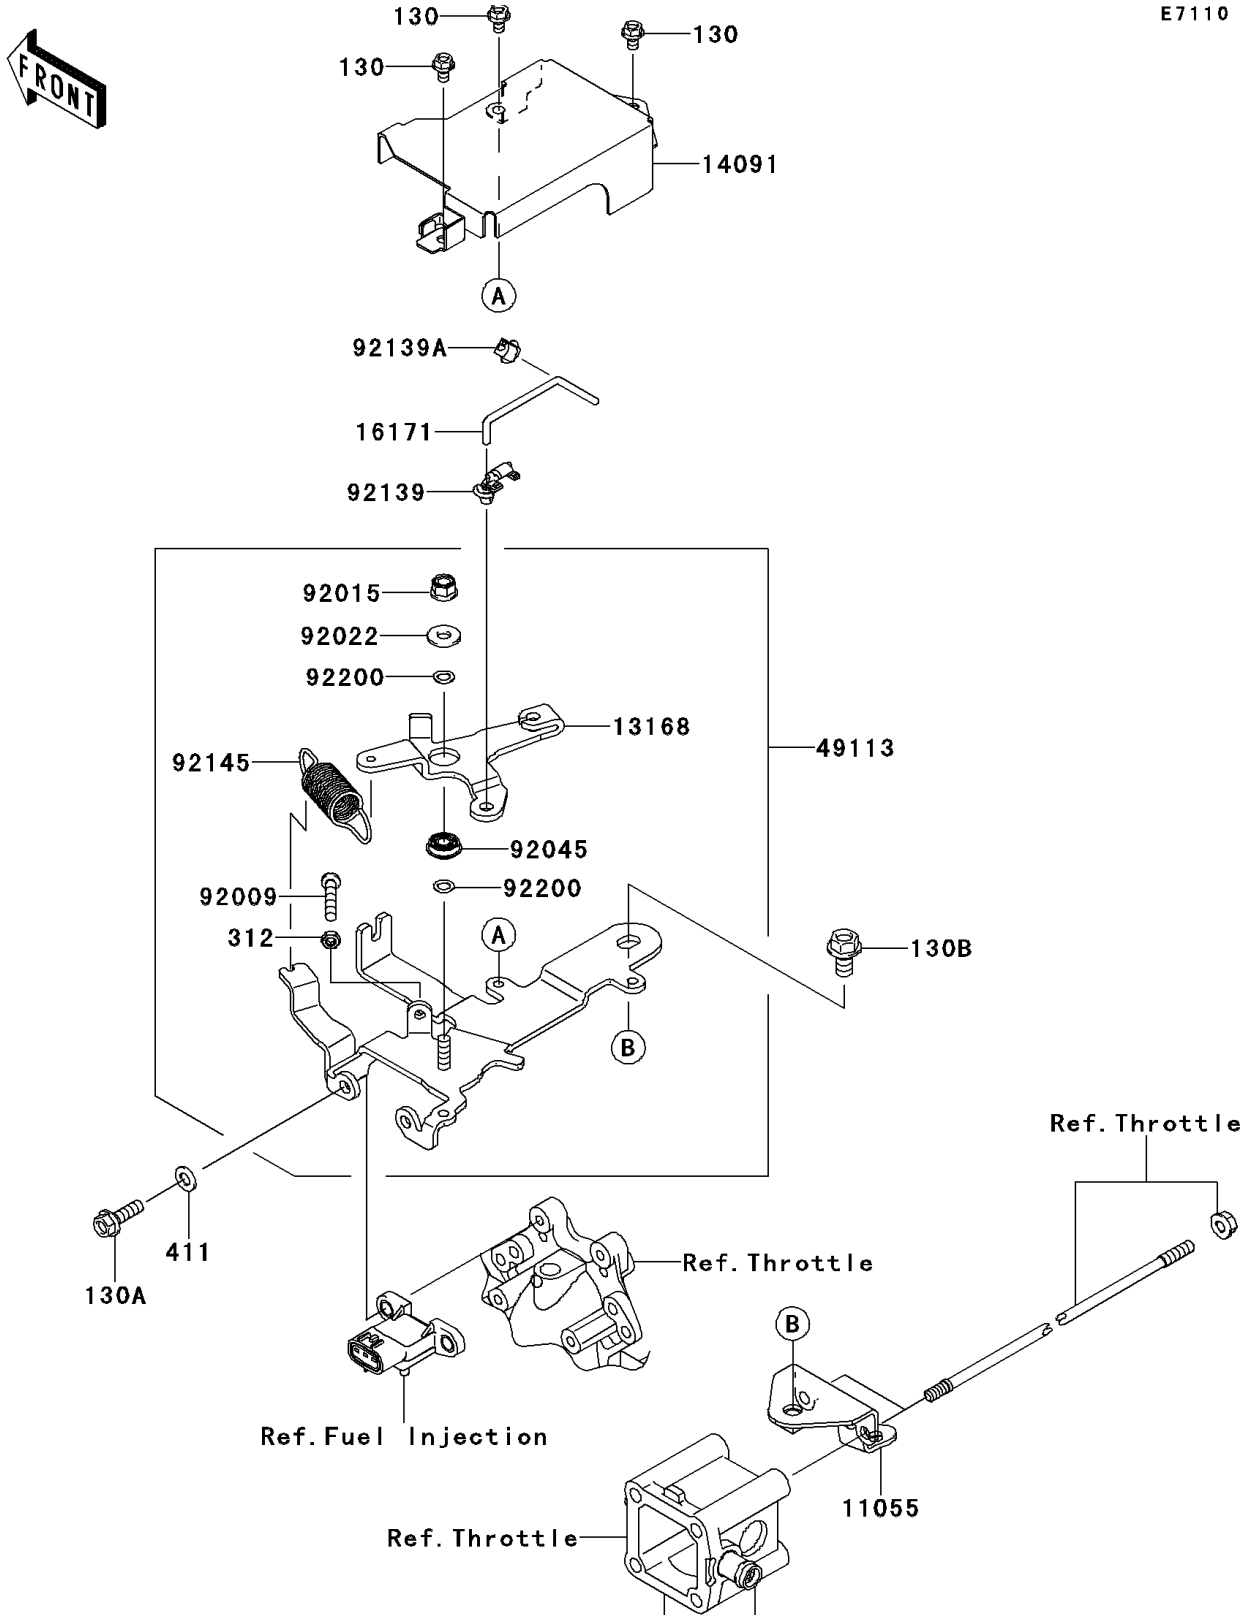

2013 MULE™ 4010 4x4 PARTS DIAGRAM

Control

E7110

2013 MULE™ 4010 4x4 PARTS LIST

Control

ITEM NAME	PART NUMBER	QUANTITY
BRACKET (Ref # 11055)	11055-2020	1
LEVER (Ref # 13168)	13168-2509	1
COVER,CONTROL PANEL (Ref # 14091)	14091-1757	1
LINK (Ref # 16171)	16171-2105	1
PANEL-COMP-CONTROL (Ref # 49113)	49113-2211	1
SCREW,5X30 (Ref # 92009)	92009-2381	1
NUT,LOCK,FLANGED,6MM (Ref # 92015)	92015-1339	1
WASHER (Ref # 92022)	92022-2247	1
BEARING-BALL (Ref # 92045)	92045-2223	1
BUSHING,CONT-PANEL (Ref # 92139)	92139-2060	1
BUSHING,THROTTLE-BODY (Ref # 92139A)	92139-2061	1
SPRING (Ref # 92145)	92145-2186	1
WASHER,6.2X10X0.5 (Ref # 92200)	92200-2083	2
BOLT-FLANGED,5X8 (Ref # 130)	130BA0508	3
BOLT-FLANGED,6X20 (Ref # 130A)	130BA0620	2
BOLT-FLANGED,8X14 (Ref # 130B)	130BA0814	1
NUT-HEX,5MM (Ref # 312)	312AA0500	1
WASHER-PLAIN,6.5X13X1 (Ref # 411)	411AB0600	2