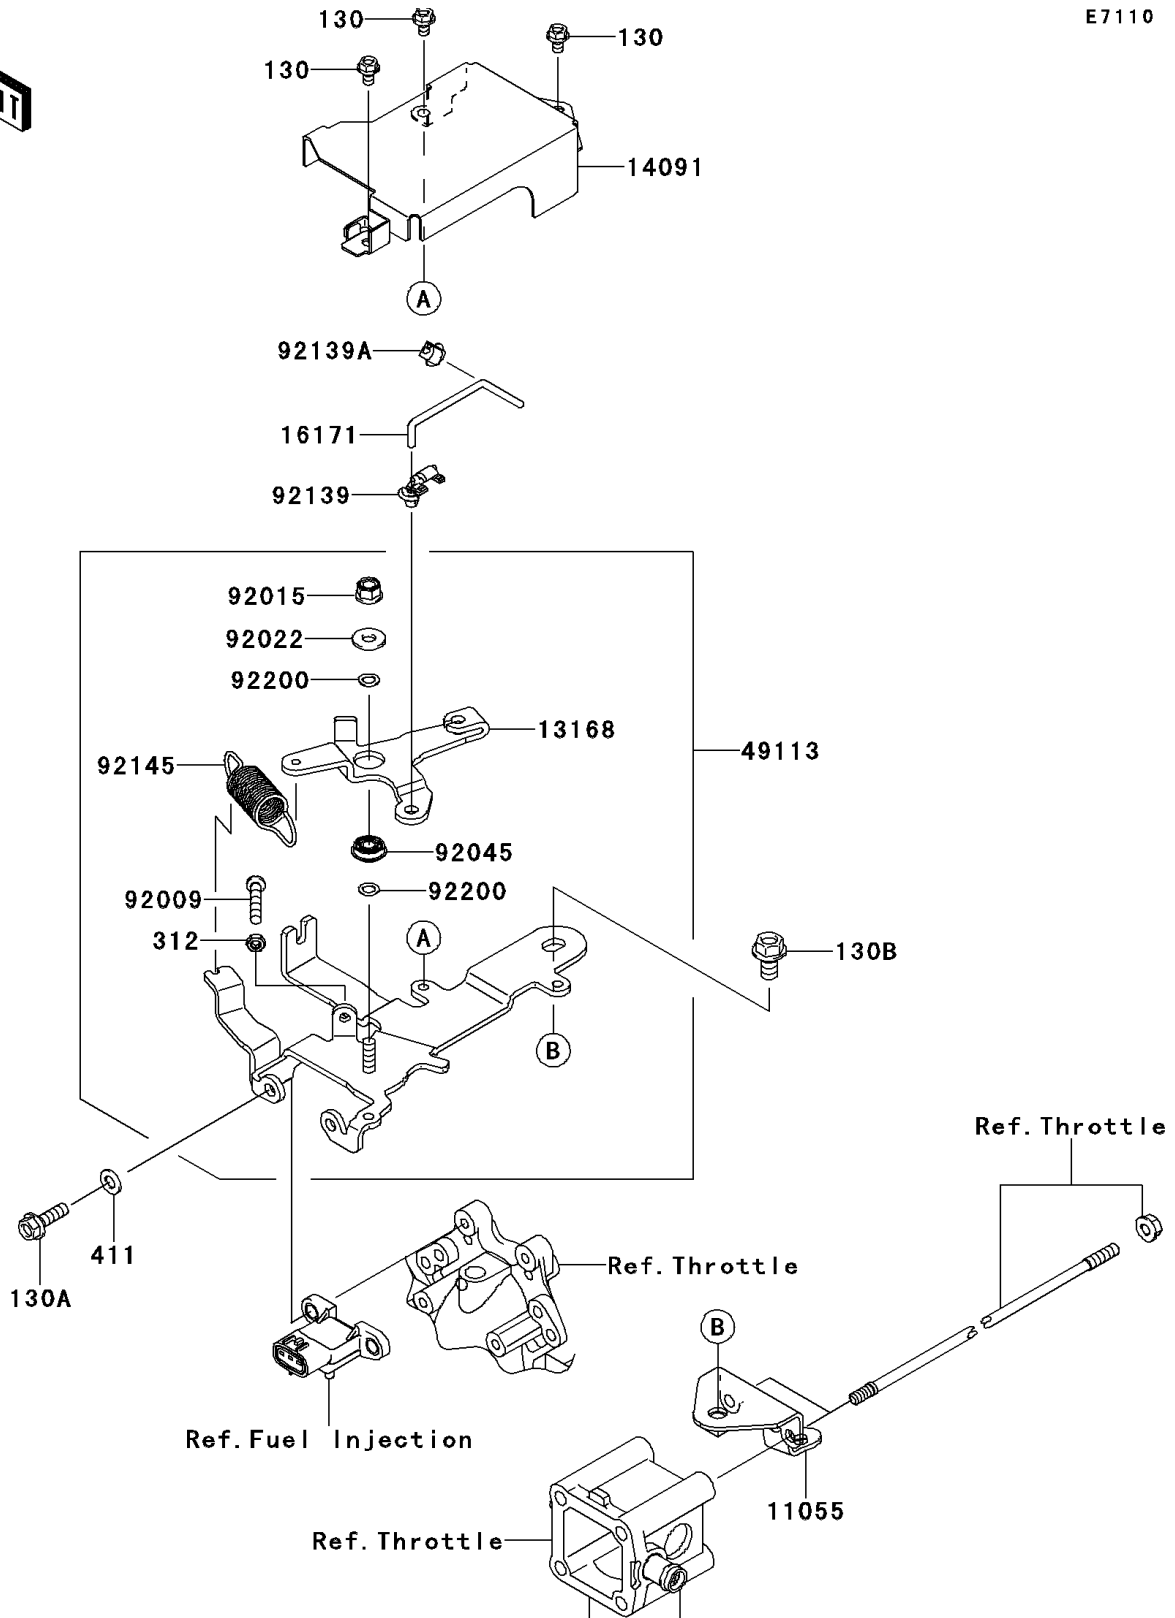

2010 Mule 4010 4x4 PARTS DIAGRAM

Control

E7110

2010 Mule 4010 4x4 PARTS LIST

Control

ITEM NAME	PART NUMBER	QUANTITY
BRACKET (Ref # 11055)	11055-2020	1
LEVER (Ref # 13168)	13168-2509	1
COVER,CONTROL PANEL (Ref # 14091)	14091-1757	1
LINK (Ref # 16171)	16171-2105	1
PANEL-COMP-CONTROL (Ref # 49113)	49113-2211	1
SCREW,5X30 (Ref # 92009)	92009-2381	1
NUT,LOCK,FLANGED,6MM (Ref # 92015)	92015-1339	1
WASHER (Ref # 92022)	92022-2247	1
BEARING-BALL (Ref # 92045)	92045-2223	1
BUSHING,CONT-PANEL (Ref # 92139)	92139-2060	1
BUSHING,THROTTLE-BODY (Ref # 92139A)	92139-2061	1
SPRING (Ref # 92145)	92145-2186	1
WASHER,6.2X10X0.5 (Ref # 92200)	92200-2083	2
BOLT-FLANGED,5X8 (Ref # 130)	130BA0508	3
BOLT-FLANGED,6X20 (Ref # 130A)	130BA0620	2
BOLT-FLANGED,8X14 (Ref # 130B)	130BA0814	1
NUT-HEX,5MM (Ref # 312)	312AA0500	1
WASHER-PLAIN,6.5X13X1 (Ref # 411)	411AB0600	2