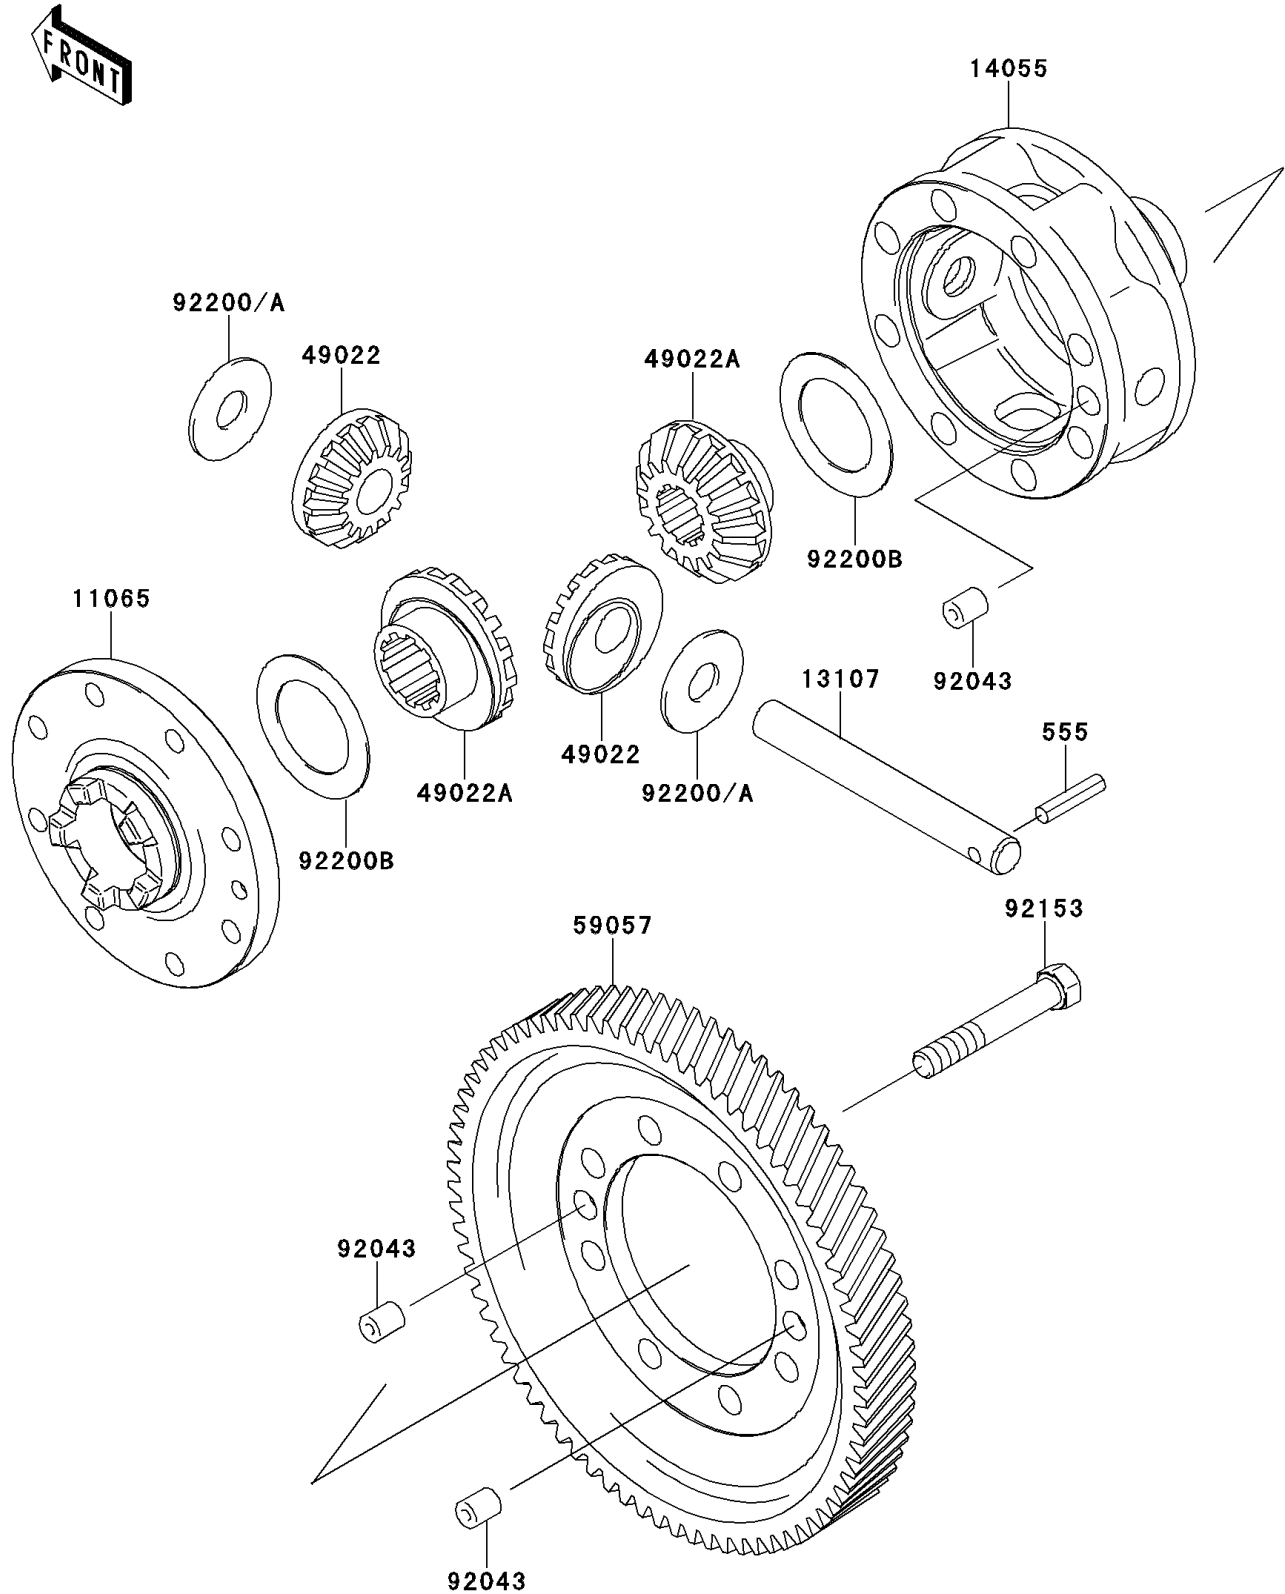

2013 MULE™ 4010 4x4 PARTS DIAGRAM

Differential

E1451

2013 MULE™ 4010 4x4 PARTS LIST

Differential

ITEM NAME	PART NUMBER	QUANTITY
CAP,GEAR CASE (Ref # 11065)	11065-0033	1
SHAFT (Ref # 13107)	13107-0009	1
CASE-GEAR,DIFFERENTIAL (Ref # 14055)	14055-0003	1
GEAR-BEVEL,10T (Ref # 49022)	49022-1105	2
GEAR-BEVEL,16T (Ref # 49022A)	49022-1117	2
GEAR-HELICAL,DIFFERENTIAL (Ref # 59057)	59057-0002	1
PIN,10X12 (Ref # 92043)	92043-0029	3
BOLT,10X63 (Ref # 92153)	92153-0331	8
WASHER,14.5X38X1.2 (Ref # 92200)	92200-0021	2
WASHER,14.5X38X1.0 (Ref # 92200A)	92200-1044	AR
WASHER,35.5X54X1.0 (Ref # 92200B)	92200-1045	2
PIN-SPRING (Ref # 555)	555A0525	1