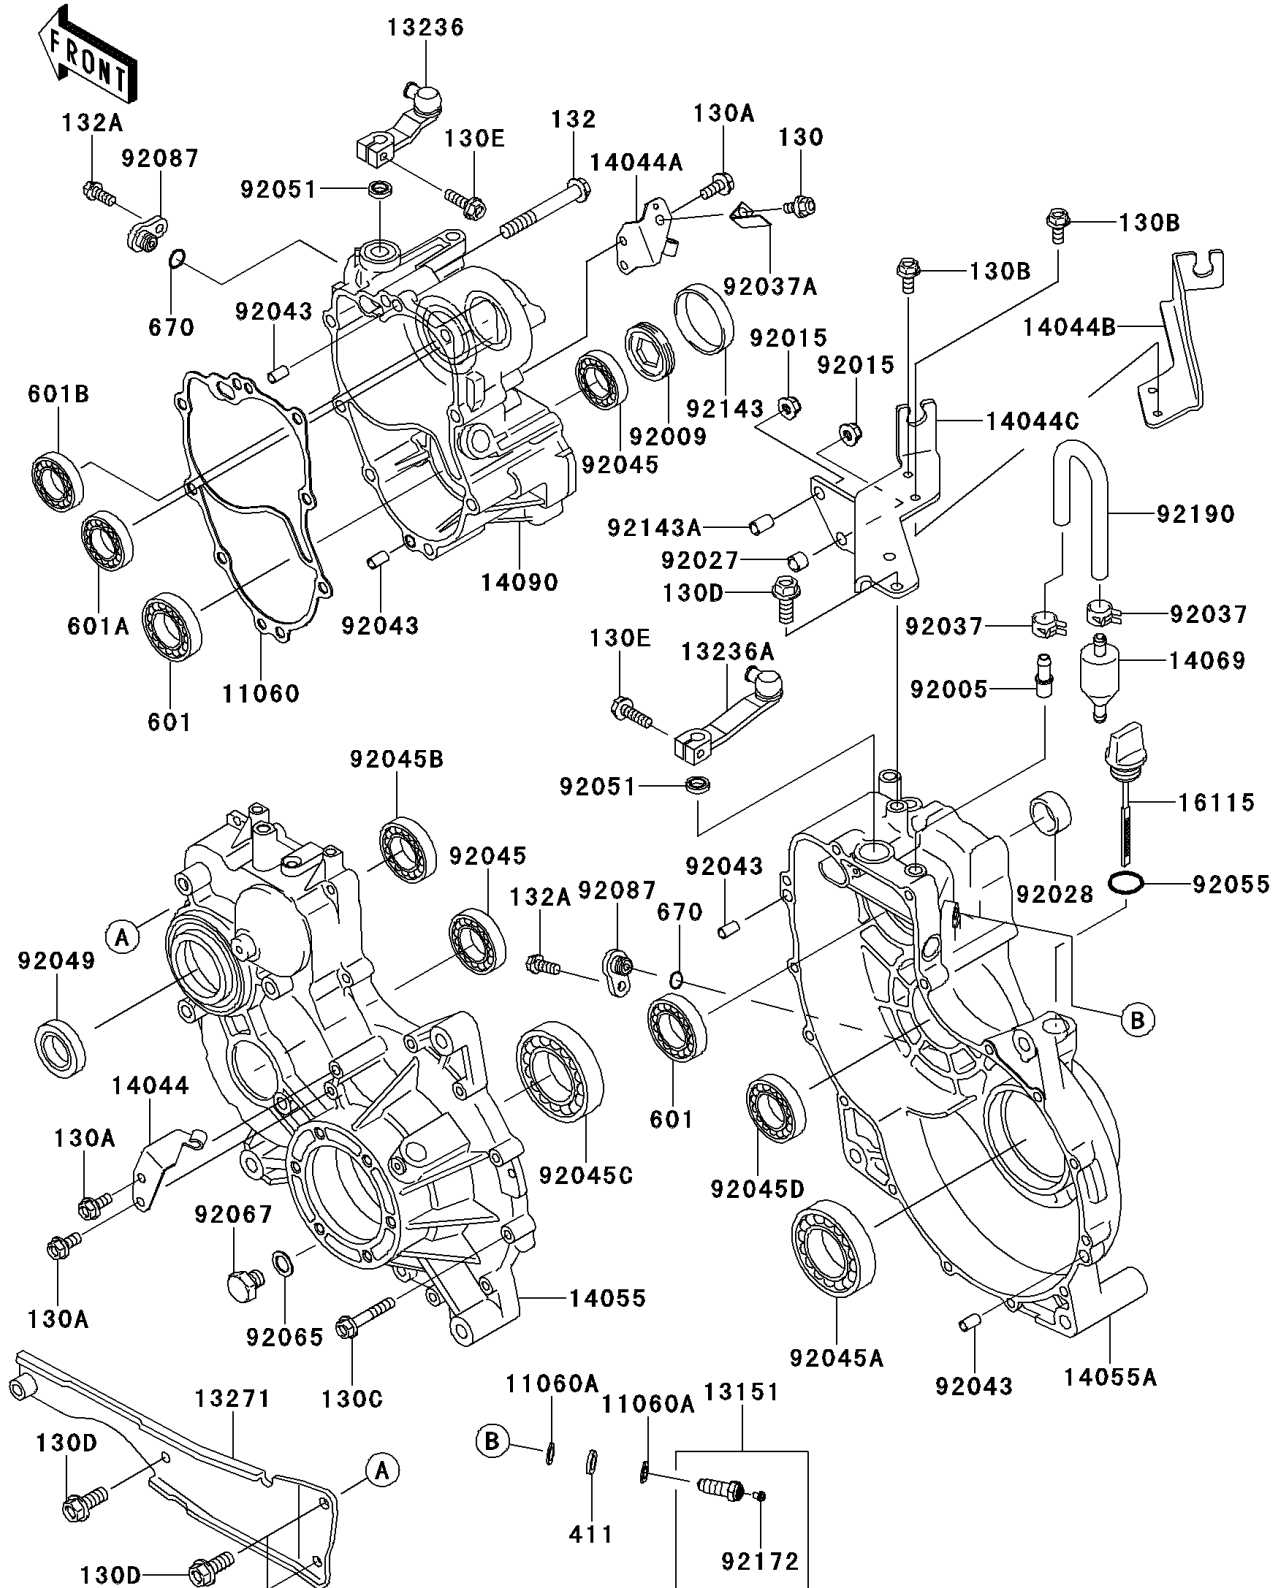

2013 MULE™ 4010 4x4 PARTS DIAGRAM

Gear Box

E1450

2013 MULE™ 4010 4x4 PARTS LIST

Gear Box

ITEM NAME	PART NUMBER	QUANTITY
GASKET,GEAR CASE COVER (Ref # 11060)	11060-1310	1
GASKET (Ref # 11060A)	11060-1966	2
SWITCH-COMP (Ref # 13151)	13151-1093	1
LEVER-COMP (Ref # 13236)	13236-1363	1
LEVER-COMP (Ref # 13236A)	13236-1372	1
PLATE (Ref # 13271)	13271-1604	1
HOLDER-CABLE (Ref # 14044)	14044-0003	1
HOLDER-CABLE (Ref # 14044A)	14044-0004	1
HOLDER-CABLE,HI/LOW (Ref # 14044B)	14044-1075	1
HOLDER-CABLE (Ref # 14044C)	14044-1098	1
CASE-GEAR,LH (Ref # 14055)	14055-0035	1
CASE-GEAR,RH (Ref # 14055A)	14055-1110	1
BREATHER (Ref # 14069)	14069-1051	1
COVER,GEAR CASE,HI/LOW (Ref # 14090)	14090-1238	1
CAP-OIL FILLER (Ref # 16115)	16115-1060	1
FITTING,BREATHER (Ref # 92005)	92005-1127	1
SCREW,55MM (Ref # 92009)	92009-1290	1
NUT,8MM (Ref # 92015)	92015-1432	2
COLLAR,8.8X12X9 (Ref # 92027)	92027-1568	1
BUSHING,23X30X13 (Ref # 92028)	92028-132	1
CLAMP,TUBE (Ref # 92037)	92037-1505	2
CLAMP (Ref # 92037A)	92037-1680	1
PIN,6.2X8X14 (Ref # 92043)	92043-1263	4
BEARING-BALL,TMB304CCM (Ref # 92045)	92045-1142	2
BEARING-BALL,6010CM (Ref # 92045A)	92045-1162	1
BEARING-BALL,62/28 (Ref # 92045B)	92045-1207	1
BEARING-BALL,6210CM (Ref # 92045C)	92045-1213	1
BEARING-BALL,TMB205JR2 (Ref # 92045D)	92045-1285	1
SEAL-OIL,TC28X47X7 (Ref # 92049)	92049-1297	1