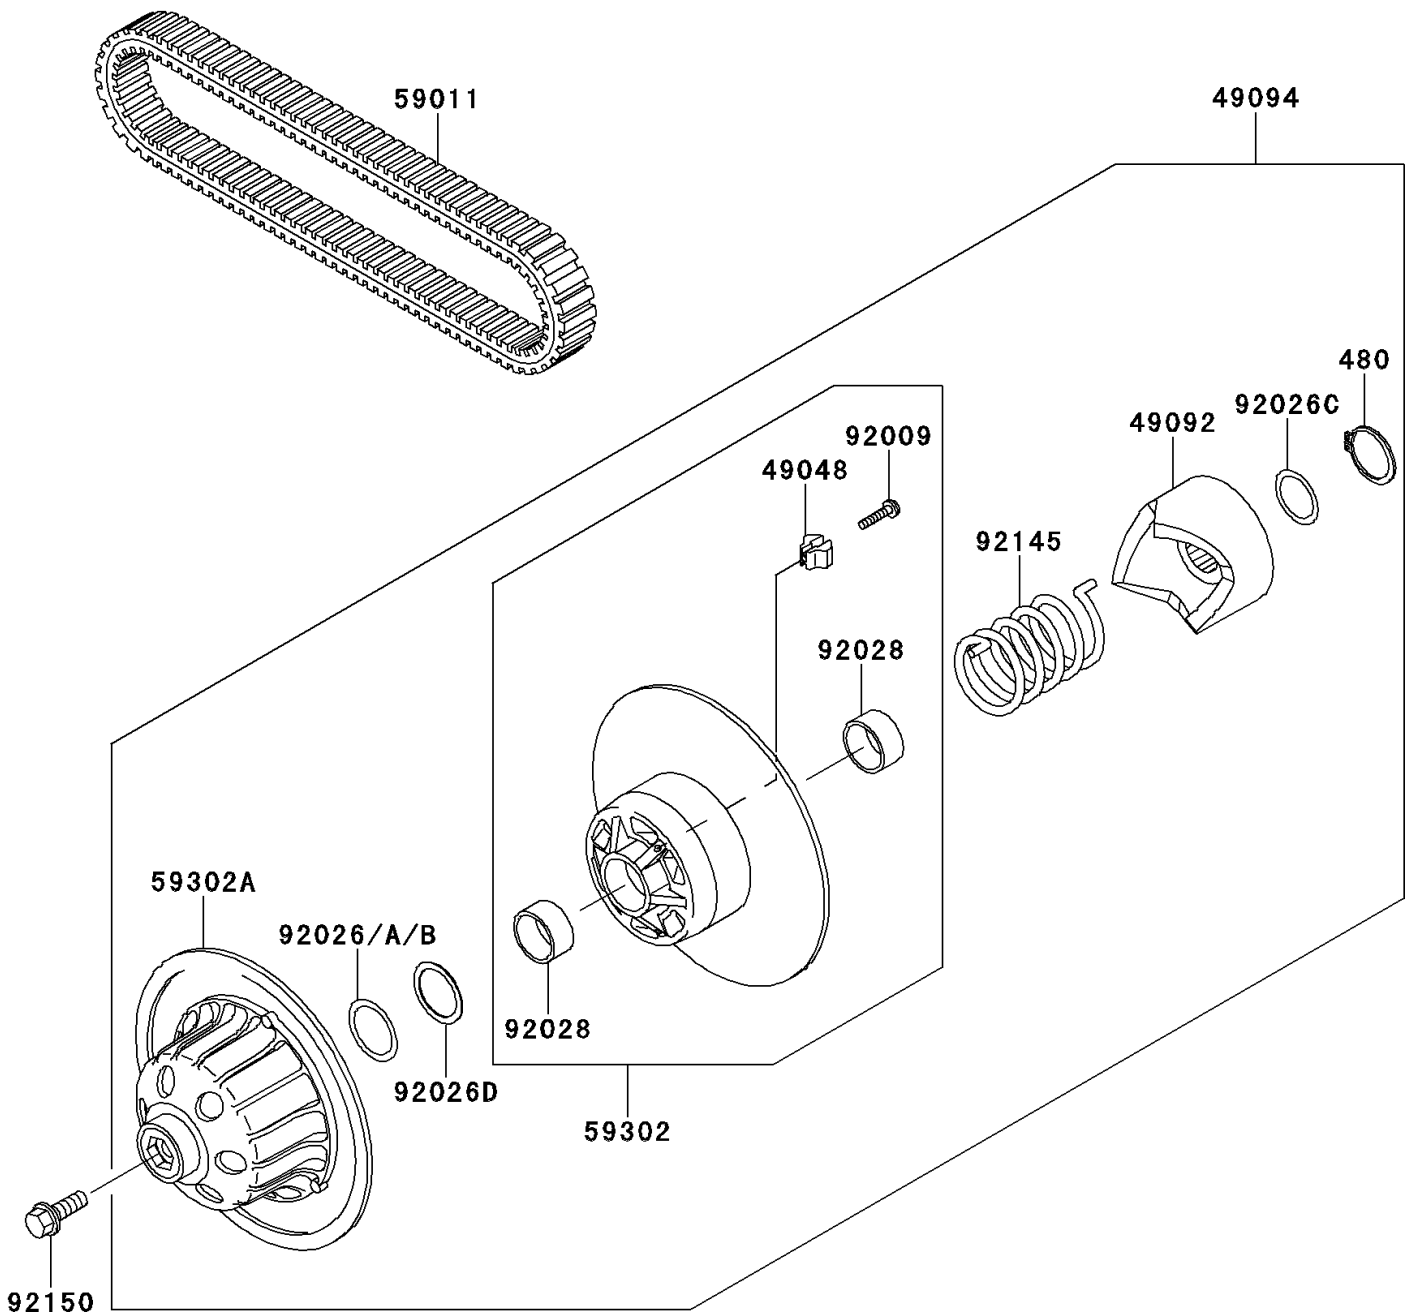

2013 MULE™ 4010 4x4 PARTS DIAGRAM

Driven Converter/Drive Belt

E1392

2013 MULE™ 4010 4x4 PARTS LIST

Driven Converter/Drive Belt

ITEM NAME	PART NUMBER	QUANTITY
SHOE (Ref # 49048)	49048-1060	3
RAMP (Ref # 49092)	49092-1068	1
CONVERTER-ASSY-DRIVEN (Ref # 49094)	49094-0045	1
BELT, CONVERTER (Ref # 59011)	59011-1077	1
SHEAVE-COMP, MOVABLE (Ref # 59302)	59302-0031	1
SHEAVE-COMP (Ref # 59302A)	59302-0032	1
SCREW, SHOE (Ref # 92009)	92009-1849	3
SPACER, 39X50X0.50 (Ref # 92026)	92026-1507	AR
SPACER, 39X50X0.60 (Ref # 92026A)	92026-1508	AR
SPACER, 39X50X0.80 (Ref # 92026B)	92026-1510	AR
SPACER, 34X44X0.80 (Ref # 92026C)	92026-1521	1
SPACER, 39X49.5X1.0 (Ref # 92026D)	92026-1603	1
BUSHING (Ref # 92028)	92028-1864	2
SPRING (Ref # 92145)	92145-1404	1
BOLT, 12X35 (Ref # 92150)	92150-1009	1
CIRCLIP (Ref # 480)	480J3400	1