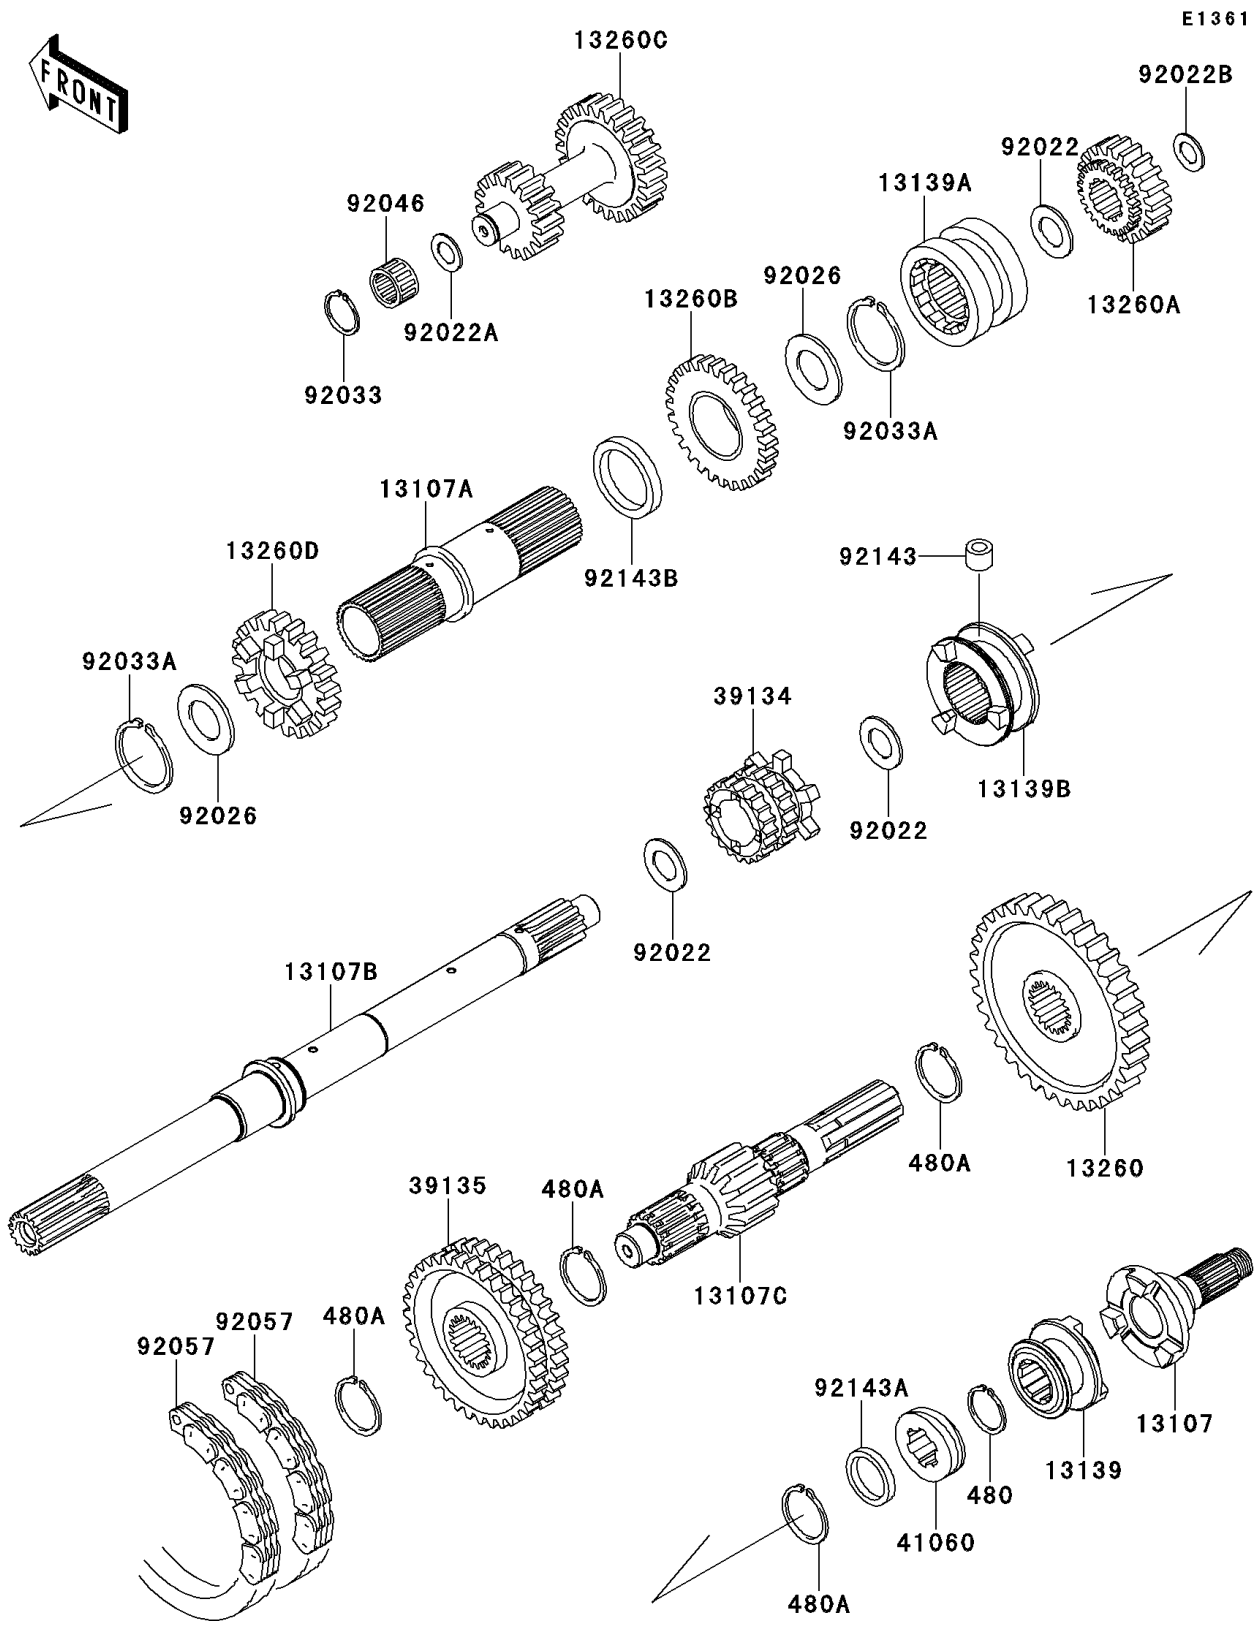

2013 MULE™ 4010 4x4 PARTS DIAGRAM

Transmission

2013 MULE™ 4010 4x4 PARTS LIST

Transmission

ITEM NAME	PART NUMBER	QUANTITY
SHAFT,2WD/4WD (Ref # 13107)	13107-0106	1
SHAFT,INPUT OUTER (Ref # 13107A)	13107-1309	1
SHAFT,INPUT (Ref # 13107B)	13107-1470	1
SHAFT,OUTPUT,14T (Ref # 13107C)	13107-1517	1
SHIFTER,2WD/4WD (Ref # 13139)	13139-0010	1
SHIFTER,SPEED,HI/LOW (Ref # 13139A)	13139-1069	1
SHIFTER,FR/RR (Ref # 13139B)	13139-1072	1
GEAR,OUTPUT REVERSE,51T (Ref # 13260)	13260-1288	1
GEAR,INPUT REDUCTION,20T (Ref # 13260A)	13260-1289	1
GEAR,INPUT REDUCTION,28T (Ref # 13260B)	13260-1290	1
GEAR,REDUCTION,17T&25T (Ref # 13260C)	13260-1291	1
GEAR,INPUT 28T (Ref # 13260D)	13260-1462	1
SPROCKET-DRIVE,20T (Ref # 39134)	39134-1055	1
SPROCKET-DRIVEN,41T (Ref # 39135)	39135-1055	1
GEAR-METER SCREW (Ref # 41060)	41060-1147	1
WASHER,25.3X33X1 (Ref # 92022)	92022-1109	3
WASHER,17.3X28X1 (Ref # 92022A)	92022-255	1
WASHER,17.3X30X1.4 (Ref # 92022B)	92022-270	1
SPACER,35.3X44X0.5 (Ref # 92026)	92026-1375	2
RING-SNAP (Ref # 92033)	92033-032	1
RING-SNAP (Ref # 92033A)	92033-1269	2
BEARING-NEEDLE,K17X23X13.8 (Ref # 92046)	92046-1184	1
CHAIN,REVERSE,81RH2520,54L (Ref # 92057)	92057-1364	2
COLLAR,8X14X10.5 (Ref # 92143)	92143-1497	1
COLLAR,25X32X4.5 (Ref # 92143A)	92143-1597	1
COLLAR (Ref # 92143B)	92143-1599	1
CIRCLIP-TYPE-C,25MM (Ref # 480)	480J2500	1
CIRCLIP-TYPE-C,30MM (Ref # 480A)	480J3000	4