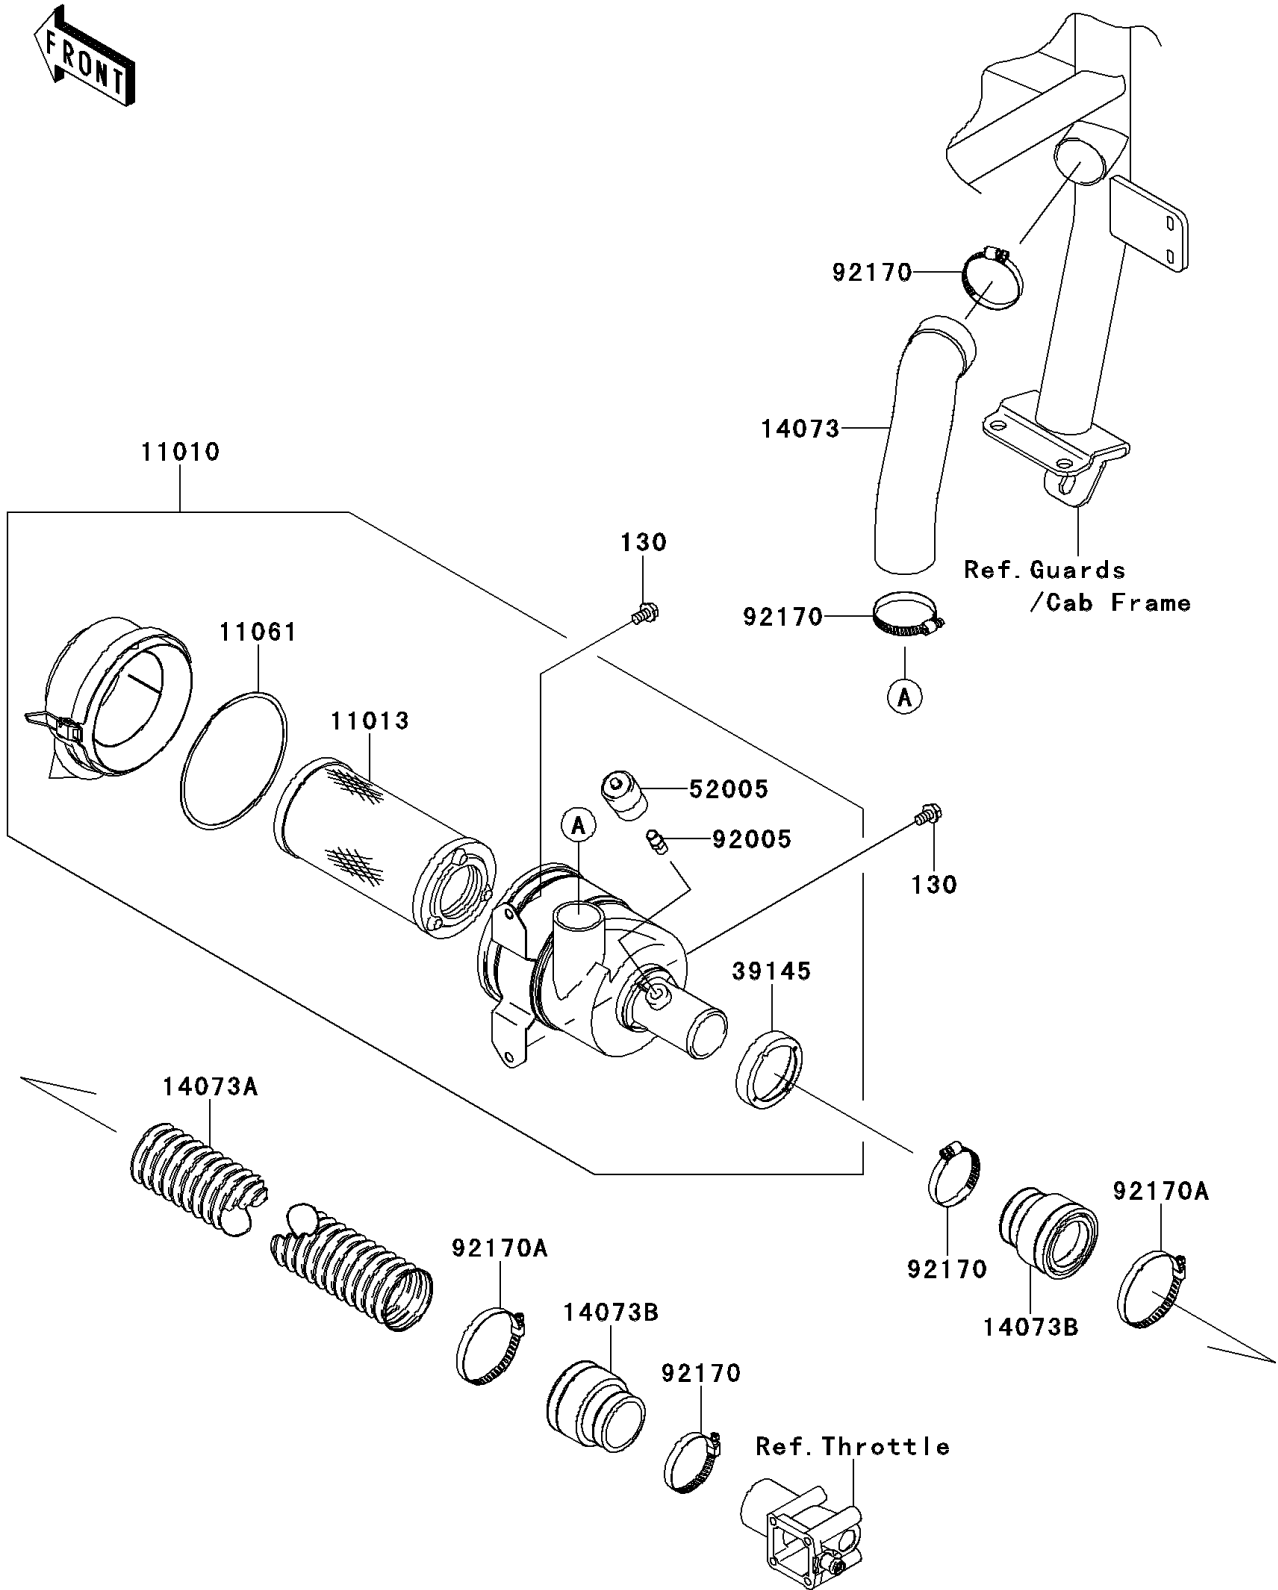

2010 Mule 4010 4x4 PARTS DIAGRAM

Air Cleaner(M9F/MAF)

E1130

2010 Mule 4010 4x4 PARTS LIST

Air Cleaner(M9F/MAF)

ITEM NAME	PART NUMBER	QUANTITY
FILTER-ASSY-AIR (Ref # 11010)	11010-0177	1
ELEMENT-AIR FILTER (Ref # 11013)	11013-1290	1
GASKET,AIR FILTER (Ref # 11061)	11061-1078	1
DUCT,RR BAR-A/C (Ref # 14073)	14073-0236	1
DUCT (Ref # 14073A)	14073-7504	1
DUCT,ADAPTER (Ref # 14073B)	14073-7505	2
TRIM-SEAL (Ref # 39145)	39145-1133	1
GAUGE,AIR (Ref # 52005)	52005-7502	1
FITTING,AIR FILTER (Ref # 92005)	92005-1386	1
CLAMP (Ref # 92170)	92170-1674	4
CLAMP (Ref # 92170A)	92170-1764	2
BOLT-FLANGED,8X14 (Ref # 130)	130BB0814	2