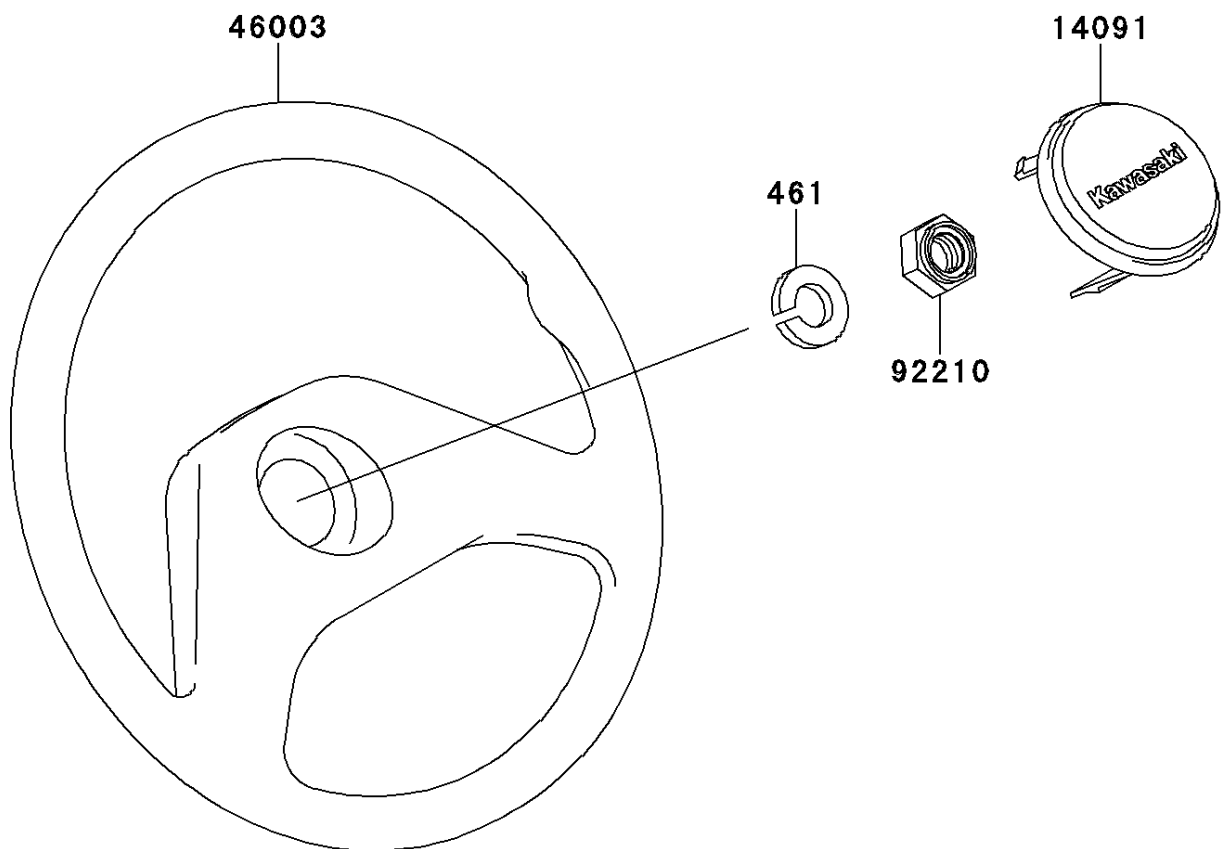

2011 MULE™ 4010 DIESEL 4x4

PARTS DIAGRAM

Steering Wheel(F9F-FCF)

F2311

2011 MULE™ 4010 DIESEL 4x4

PARTS LIST

Steering Wheel(F9F-FCF)

ITEM NAME	PART NUMBER	QUANTITY
COVER,HORN SWITCH (Ref # 14091)	14091-1247	1
HANDLE (Ref # 46003)	46003-1308	1
NUT,LOCK,12MM (Ref # 92210)	92210-1249	1
WASHER-SPRING,12MM (Ref # 461)	461DA1200	1