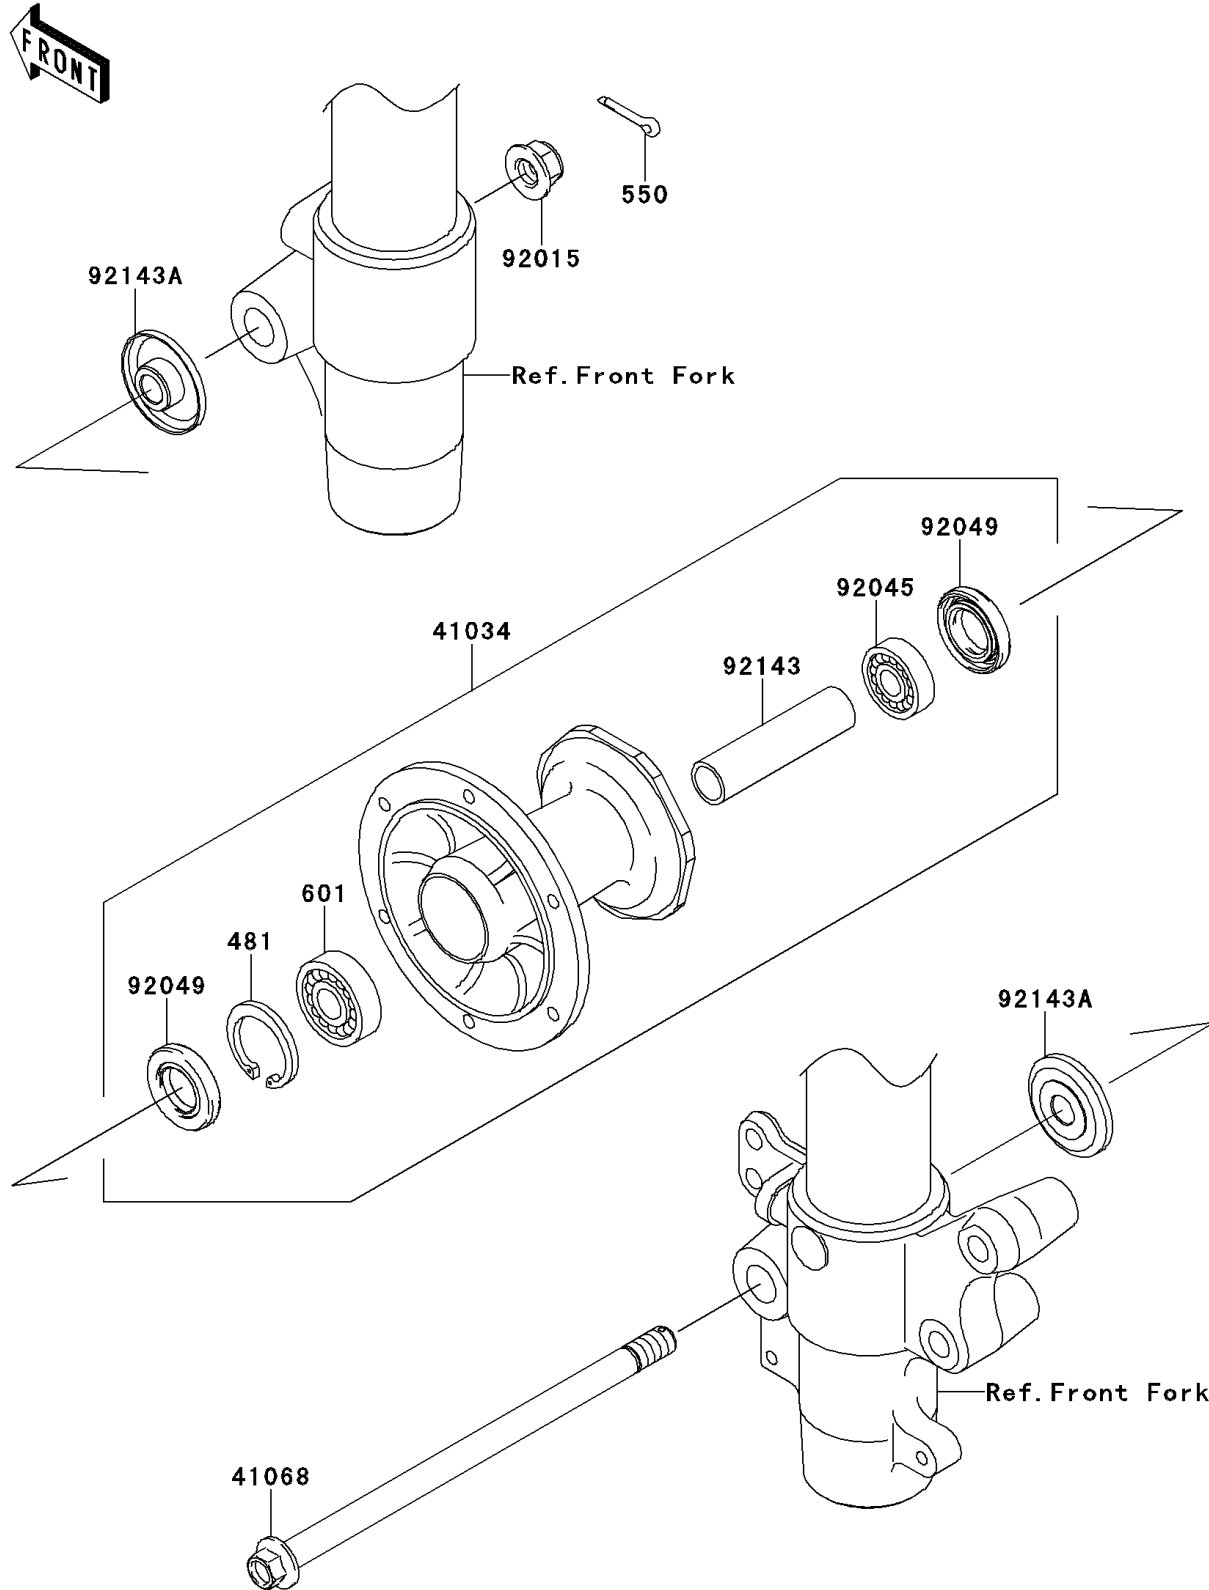

2013 KX™ 85 PARTS DIAGRAM

Front Hub

F2230

2013 KX™ 85 PARTS LIST

Front Hub

ITEM NAME	PART NUMBER	QUANTITY
CIRCLIP-TYPE-C,37MM (Ref # 481)	481J3700	1
PIN-COTTER,2.5X20 (Ref # 550)	550AA2520	1
BEARING-BALL,#6201UUC3 (Ref # 601)	601B6301UU	1
DRUM-ASSY,FRONT BRAKE (Ref # 41034)	41034-1310	1
AXLE,FR (Ref # 41068)	41068-1333	1
NUT,LOCK,FLANGED,12MM (Ref # 92015)	92015-1433	1
BEARING-BALL,TMB201LLUC3/2A (Ref # 92045)	92045-1062	1
SEAL-OIL,TC20376.5 (Ref # 92049)	92049-1257	2
COLLAR,FR BRAKE DRUM,L=76 (Ref # 92143)	92143-1935	1
COLLAR,FR AXLE,L=12 (Ref # 92143A)	92143-1936	2